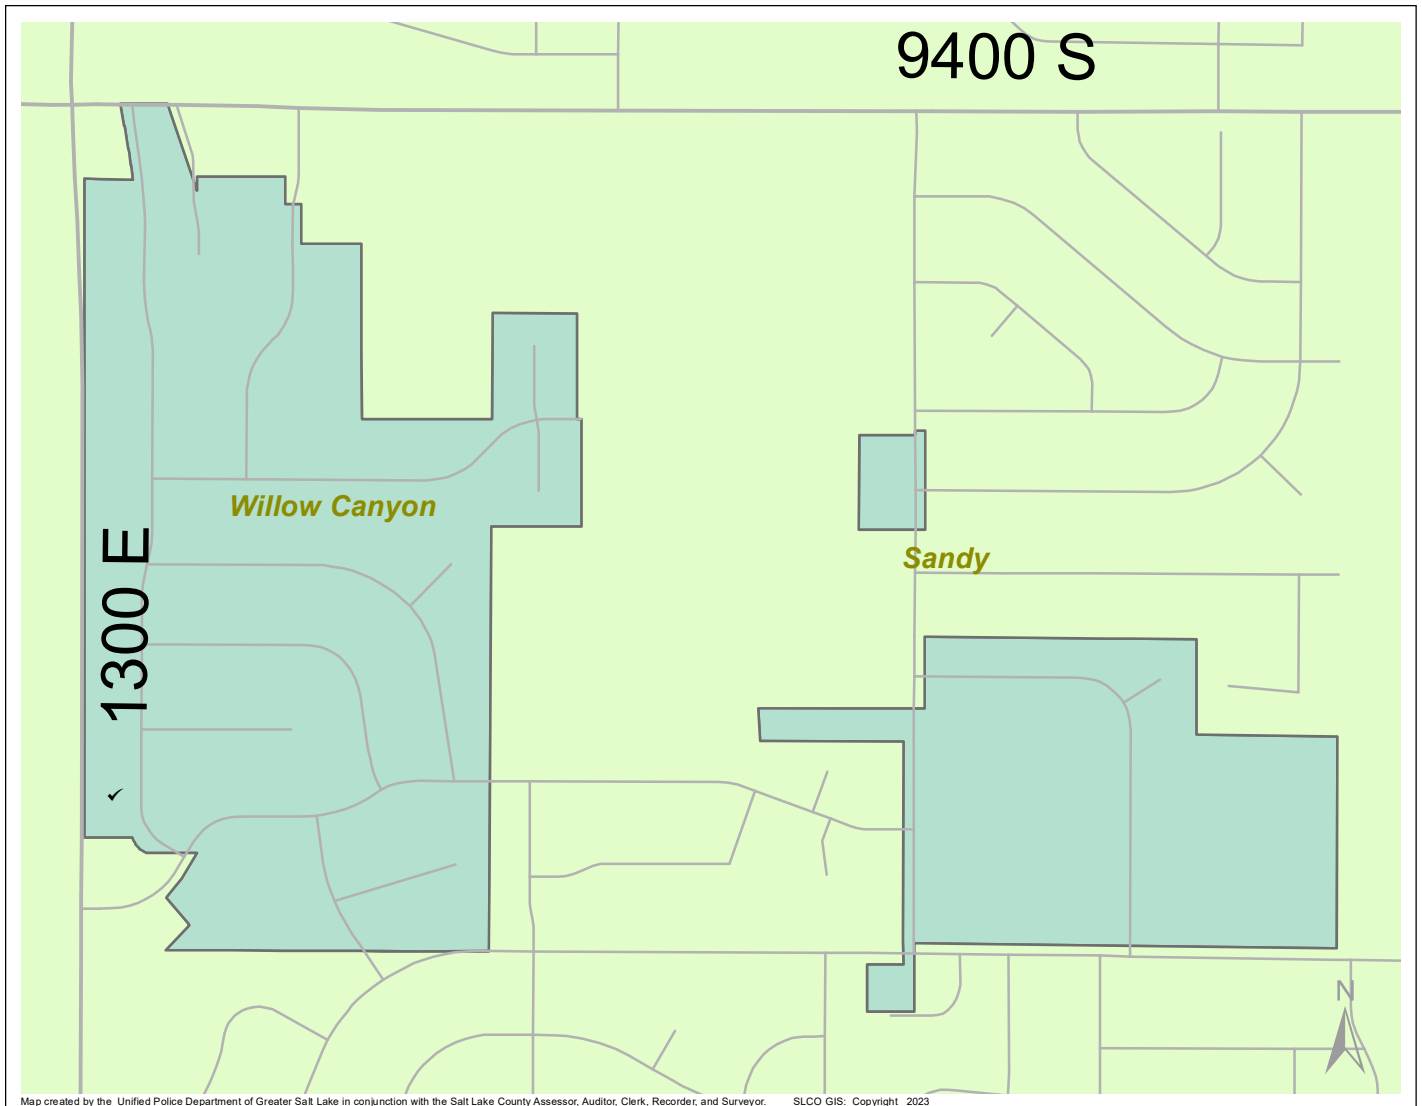

Case Report: Willow Canyon

2023

Nov

**UNIFIED
POLICE**
GREATER SALT LAKE

Total Number of Calls: 15
Total Number of Cases: 6
Total Number of Offenses: 6

SUMMARY OF GROUP A CRIMES	
Arson: 0	Domestic Violence: 0
Assaults: 0	Drive-By Shootings: 0
--Aggravated: 0	Drug Offenses: 0
--Simple: 0	Gang-related: 0
Auto Thefts: 0	Graffiti: 0
Burglary: 0	Hate Crimes: Unavailable
--Business: 0	Juvenile-related: Unavailable
--Residential: 0	Sex Crimes: 0
Homicide: 0	Suspicious Circumstances: 1
Sexual Assault: 0	Vandalism: 0
Robbery: 0	Weapon Violation: 0
Theft/Larceny: 0	Weapon/Force Involved: 0
Vehicle Burglary: 0	1 (Gun): 0
	2 (Knife): 0
	3 (Force Involved): 0
	5 (Unknown): 0
	6 (Rifle/Shotgun): 0

1. **LEGEND:**
2. Arson
   - Assault-Aggravated or Simple
   - Auto Theft
   - Burglary-Business or Residential
   - Domestic Violence
   - Drive-By Shooting
   - Drug-related Offense
   - Graffiti
   - Homicide
   - Sexual Assault
   - Robbery
   - Sex Offense
   - Suspicious Circumstance
   - Theft/Larceny
   - Vandalism
   - Vehicle Burglary
   - Weapon Violation

12/5/2023