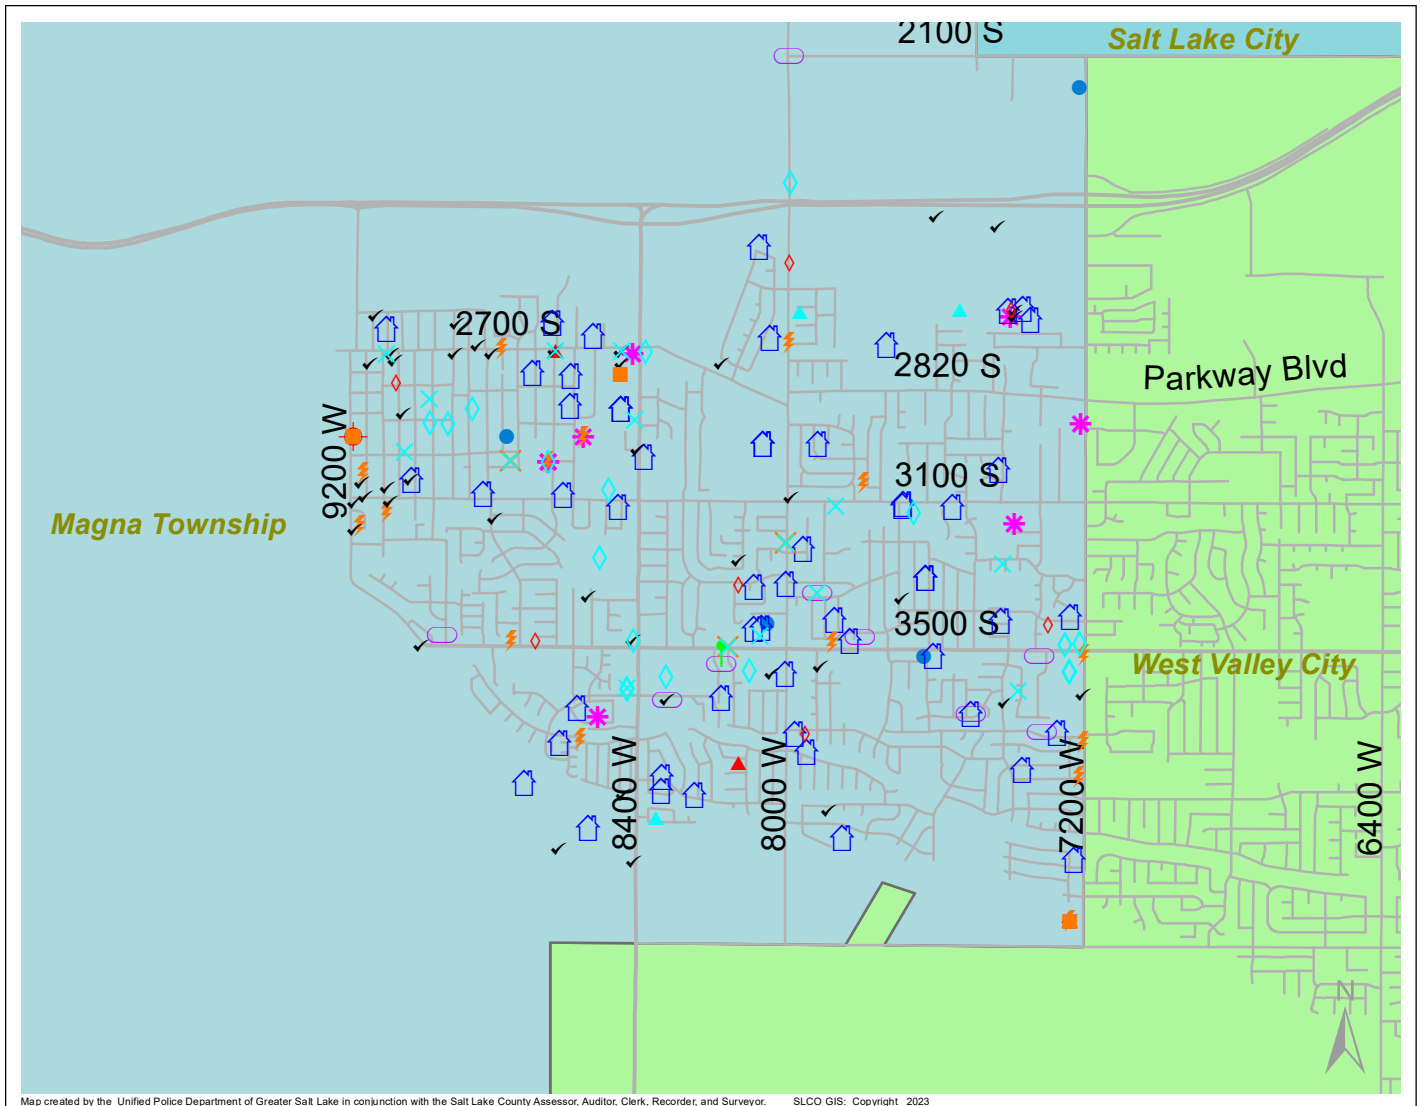

Case Report: Magna Township

2023

May

Total Number of Calls: 1889
Total Number of Cases: 542
Total Number of Offenses: 605

SUMMARY OF GROUP A CRIMES	
Arson: 0	Domestic Violence: 59
Assaults: 8	Drive-By Shootings: 1
--Aggravated: 1	Drug Offenses: 20
--Simple: 7	Gang-related: 6
Auto Thefts: 10	Graffiti: 3
Burglary: 4	Hate Crimes: Unavailable
--Business: 1	Juvenile-related: Unavailable
--Residential: 2	Sex Crimes: 3
Homicide: 0	Suspicious Circumstances: 47
Sexual Assault: 3	Vandalism: 15
Robbery: 1	Weapon Violation: 3
Theft/Larceny: 21	Weapon/Force Involved: 20
Vehicle Burglary: 8	1 (Gun): 0
	2 (Knife): 0
	3 (Force Involved): 9
	5 (Unknown): 0
	6 (Rifle/Shotgun): 0

1. **LEGEND:**
2. Arson
   - Assault-Aggravated or Simple
   - Auto Theft
   - Burglary-Business or Residential
   - Domestic Violence
   - Drive-By Shooting
   - Drug-related Offense
   - Graffiti
   - Homicide
   - Sexual Assault
   - Robbery
   - Sex Offense
   - Suspicious Circumstance
   - Theft/Larceny
   - Vandalism
   - Vehicle Burglary
   - Weapon Violation