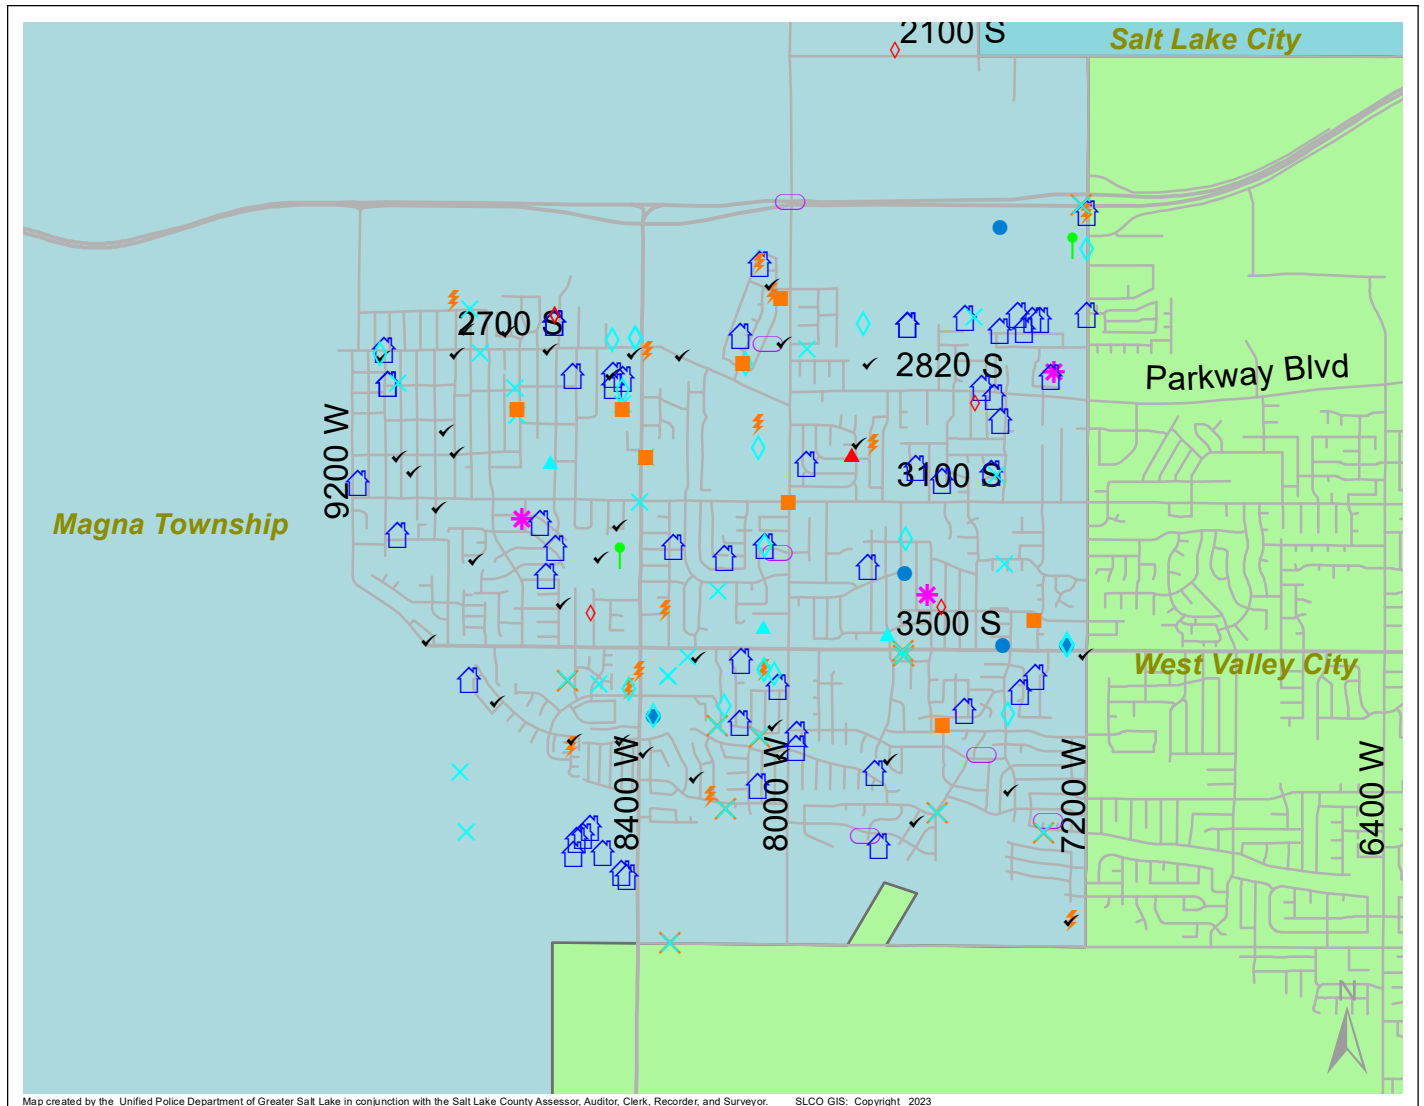

Case Report: Magna Township

2023

Jul

Total Number of Calls: 1817
Total Number of Cases: 533
Total Number of Offenses: 601

SUMMARY OF GROUP A CRIMES	
Arson: 0	Domestic Violence: 60
Assaults: 3	Drive-By Shootings: 0
--Aggravated: 0	Drug Offenses: 19
--Simple: 3	Gang-related: 5
Auto Thefts: 6	Graffiti: 10
Burglary: 5	Hate Crimes: Unavailable
--Business: 3	Juvenile-related: Unavailable
--Residential: 2	Sex Crimes: 3
Homicide: 0	Suspicious Circumstances: 37
Sexual Assault: 2	Vandalism: 29
Robbery: 2	Weapon Violation: 8
Theft/Larceny: 22	Weapon/Force Involved: 25
Vehicle Burglary: 6	1 (Gun): 5
	2 (Knife): 0
	3 (Force Involved): 8
	5 (Unknown): 0
	6 (Rifle/Shotgun): 1

1. **LEGEND:**
2. Arson
   - Assault-Aggravated or Simple
   - Auto Theft
   - Burglary-Business or Residential
   - Domestic Violence
   - Drive-By Shooting
   - Drug-related Offense
   - Graffiti
   - Homicide
   - Sexual Assault
   - Robbery
   - Sex Offense
   - Suspicious Circumstance
   - Theft/Larceny
   - Vandalism
   - Vehicle Burglary
   - Weapon Violation