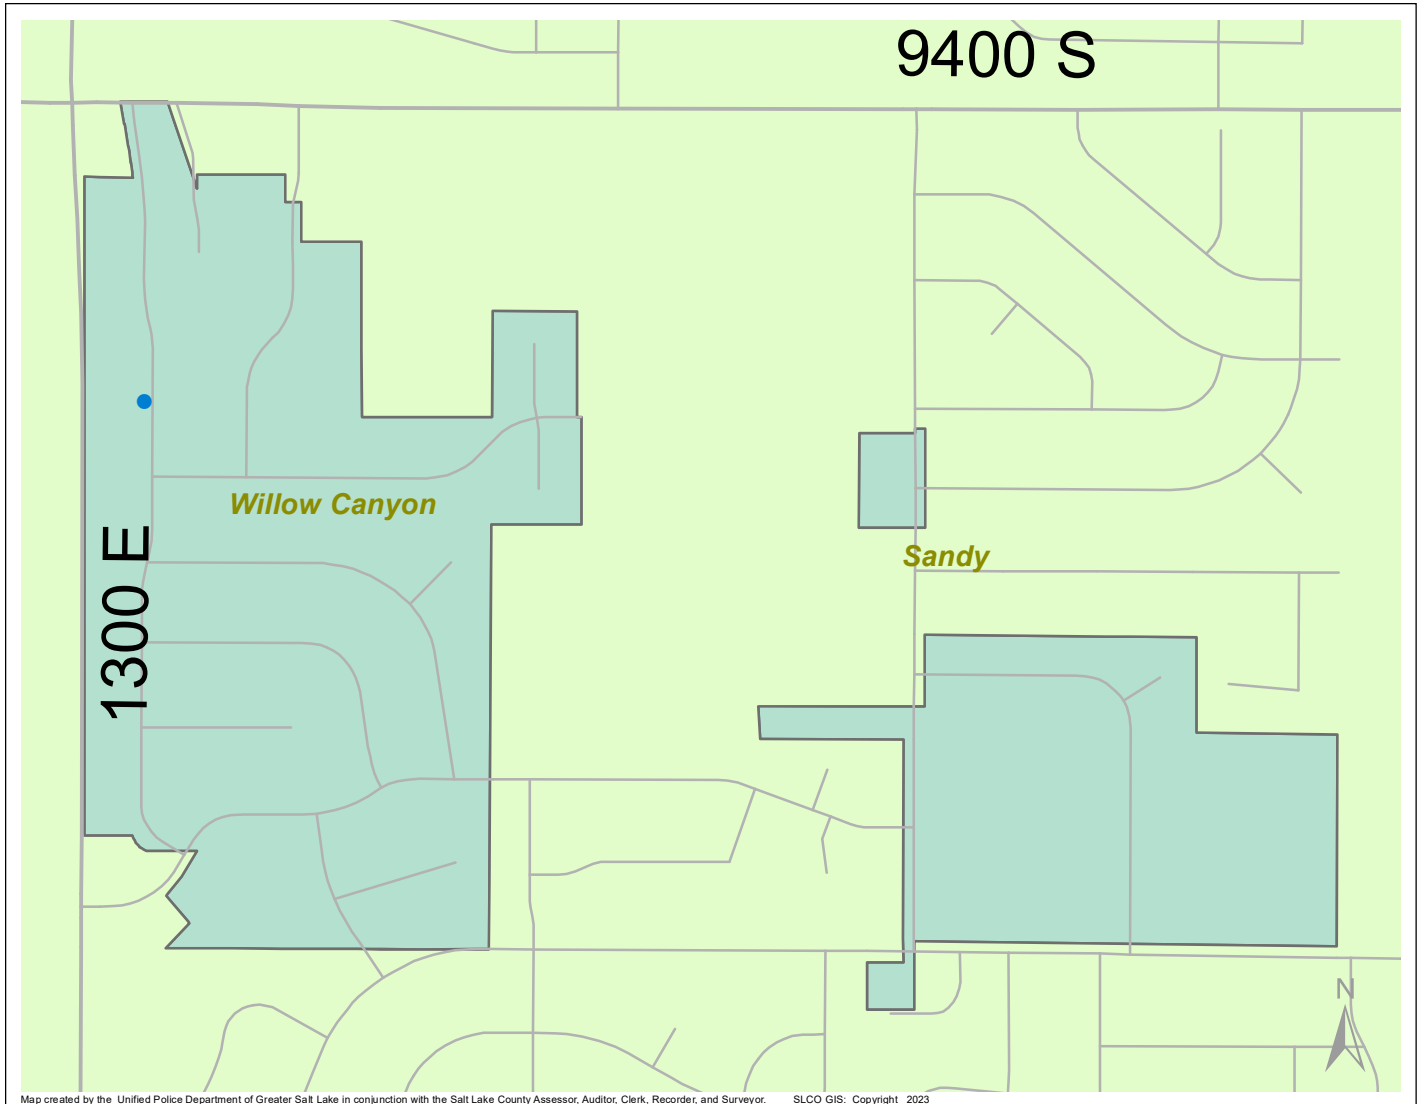

Case Report: Willow Canyon

2023

Jan

**UNIFIED
POLICE**
GREATER SALT LAKE

Total Number of Calls: 12
Total Number of Cases: 4
Total Number of Offenses: 5

SUMMARY OF GROUP A CRIMES	
Arson: 0	Domestic Violence: 0
Assaults: 0	Drive-By Shootings: 0
--Aggravated: 0	Drug Offenses: 0
--Simple: 0	Gang-related: 0
Auto Thefts: 0	Graffiti: 0
Burglary: 1	Hate Crimes: Unavailable
--Business: 0	Juvenile-related: Unavailable
--Residential: 1	Sex Crimes: 0
Homicide: 0	Suspicious Circumstances: 0
Sexual Assault: 0	Vandalism: 0
Robbery: 0	Weapon Violation: 0
Theft/Larceny: 0	Weapon/Force Involved: 0
Vehicle Burglary: 0	1 (Gun): 0
	2 (Knife): 0
	3 (Force Involved): 0
	5 (Unknown): 0
	6 (Rifle/Shotgun): 0

1. **LEGEND:**
2. Arson
   - Assault-Aggravated or Simple
   - Auto Theft
   - Burglary-Business or Residential
   - Domestic Violence
   - Drive-By Shooting
   - Drug-related Offense
   - Graffiti
   - Homicide
   - Sexual Assault
   - Robbery
   - Sex Offense
   - Suspicious Circumstance
   - Theft/Larceny
   - Vandalism
   - Vehicle Burglary
   - Weapon Violation

2/6/2023