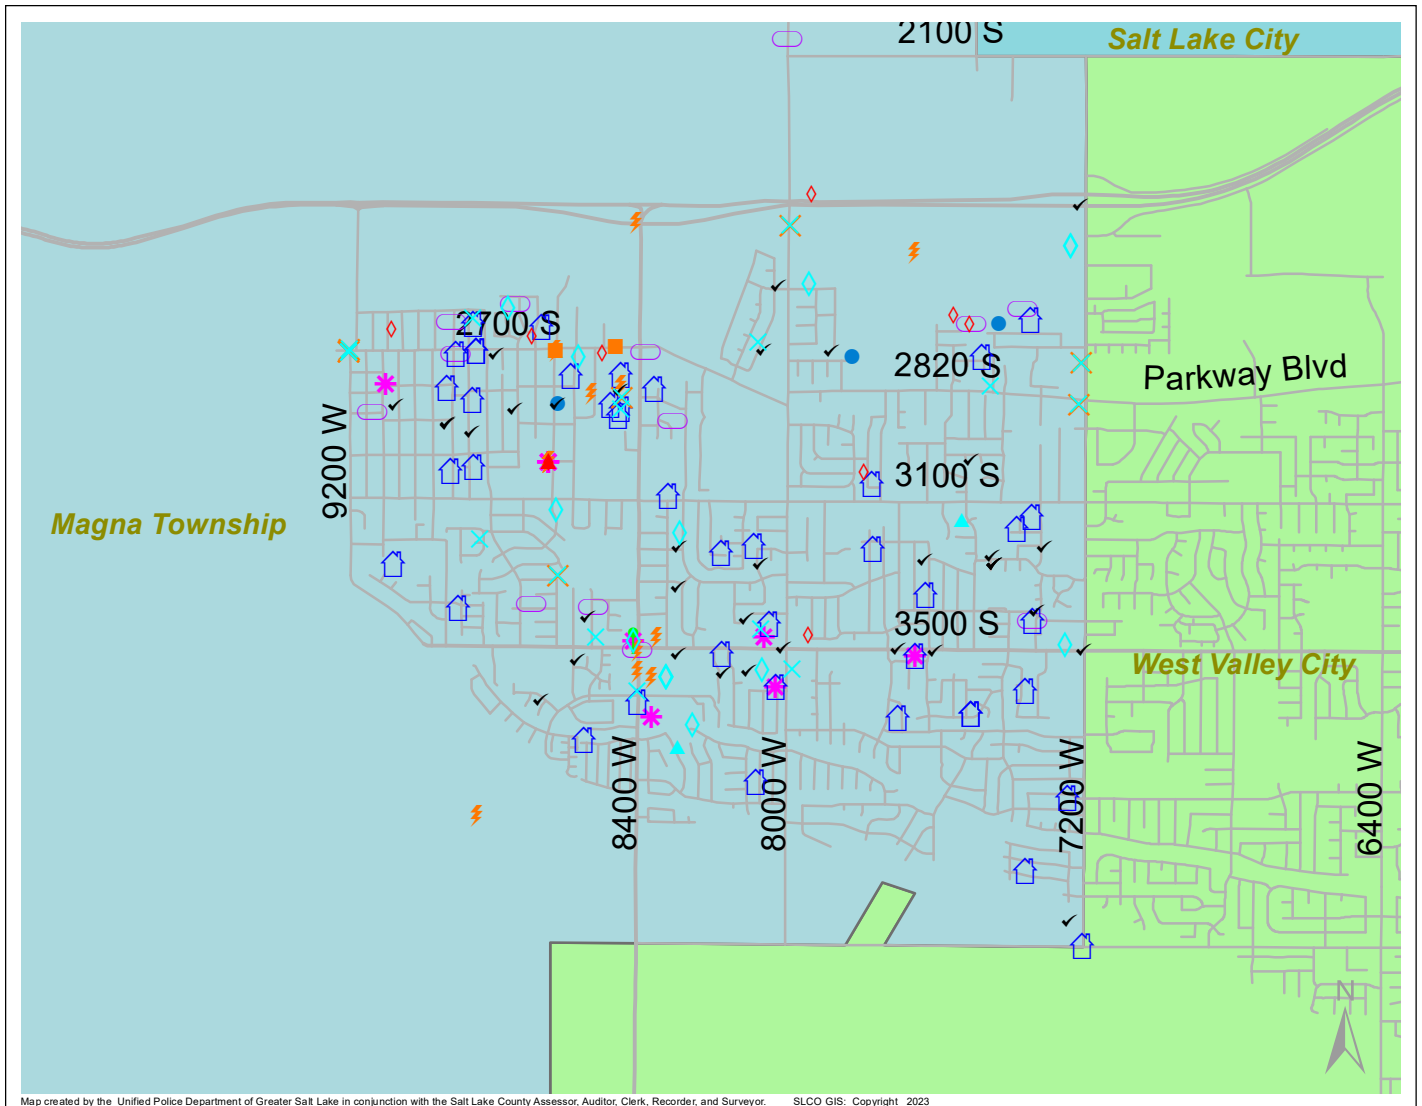

Case Report: Magna Township

2023

Feb

UNIFIED POLICE
GREATER SALT LAKE

Total Number of Calls: 1340
Total Number of Cases: 424
Total Number of Offenses: 490

SUMMARY OF GROUP A CRIMES	
Arson: 0	Domestic Violence: 46
Assaults: 9	Drive-By Shootings: 0
--Aggravated: 0	Drug Offenses: 28
--Simple: 9	Gang-related: 10
Auto Thefts: 14	Graffiti: 8
Burglary: 3	Hate Crimes: Unavailable
--Business: 0	Juvenile-related: Unavailable
--Residential: 3	Sex Crimes: 5
Homicide: 0	Suspicious Circumstances: 39
Sexual Assault: 1	Vandalism: 17
Robbery: 1	Weapon Violation: 3
Theft/Larceny: 16	Weapon/Force Involved: 22
Vehicle Burglary: 9	1 (Gun): 2
	2 (Knife): 1
	3 (Force Involved): 7
	5 (Unknown): 0
	6 (Rifle/Shotgun): 0

1. **LEGEND:**
2. Arson
   - Assault-Aggravated or Simple
   - Auto Theft
   - Burglary-Business or Residential
   - Domestic Violence
   - Drive-By Shooting
   - Drug-related Offense
   - Graffiti
   - Homicide
   - Sexual Assault
   - Robbery
   - Sex Offense
   - Suspicious Circumstance
   - Theft/Larceny
   - Vandalism
   - Vehicle Burglary
   - Weapon Violation