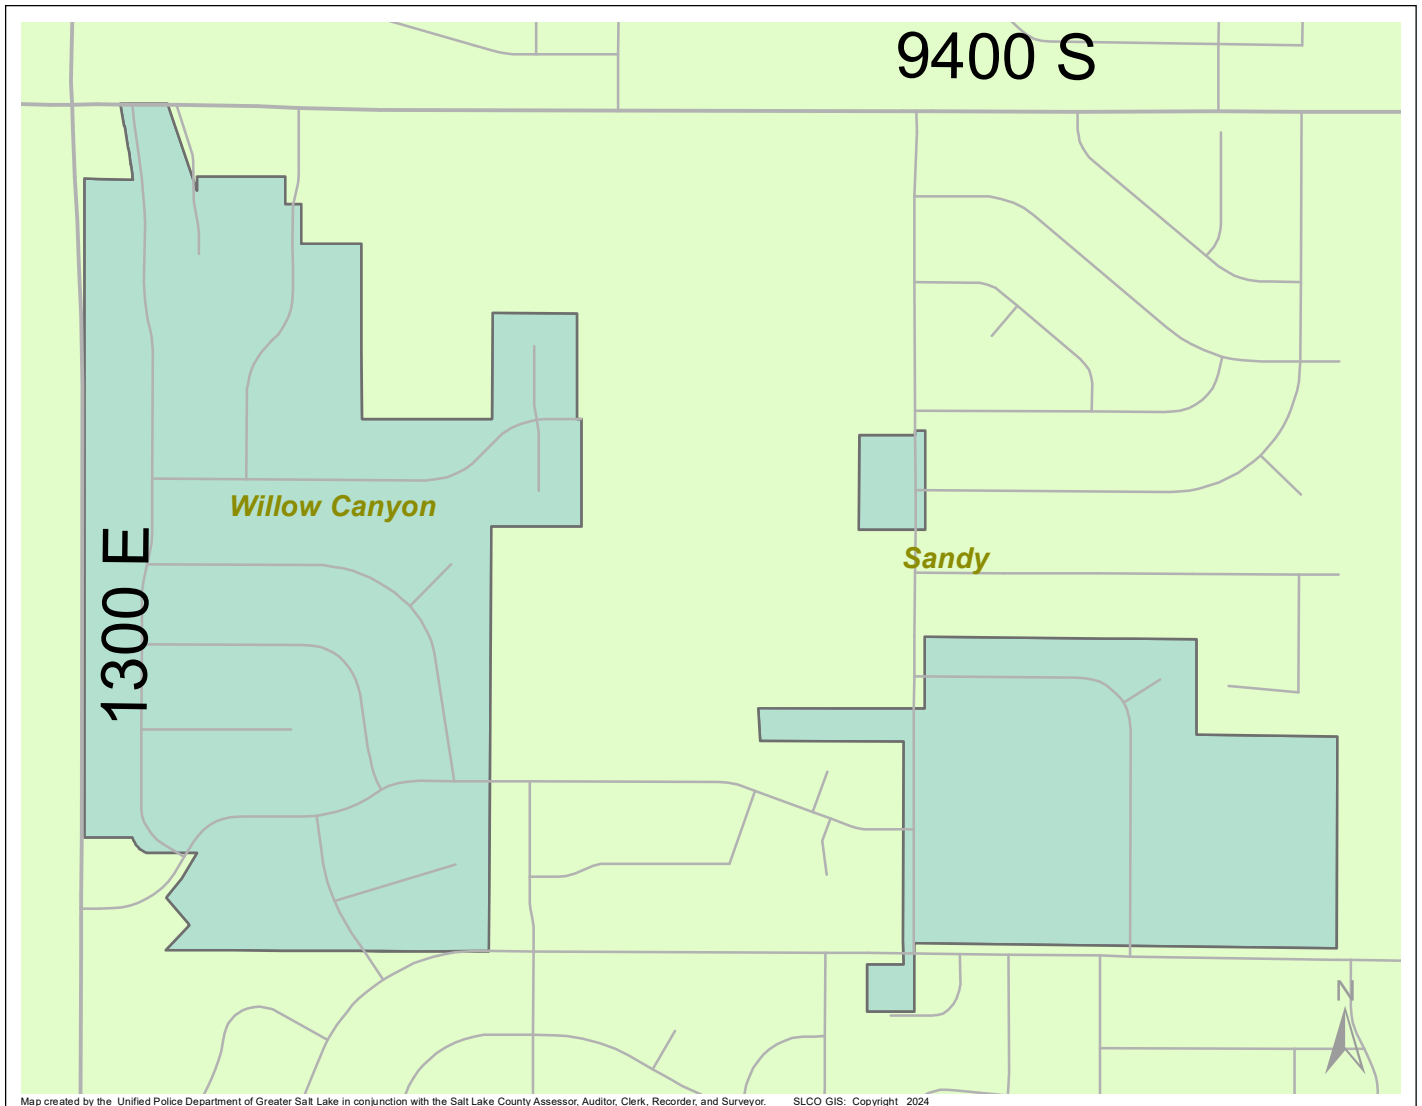

Case Report: Willow Canyon

2023

Dec

**UNIFIED
POLICE**
GREATER SALT LAKE

Total Number of Calls: 9
Total Number of Cases: 4
Total Number of Offenses: 4

SUMMARY OF GROUP A CRIMES	
Arson: 0	Domestic Violence: 0
Assaults: 0	Drive-By Shootings: 0
--Aggravated: 0	Drug Offenses: 0
--Simple: 0	Gang-related: 0
Auto Thefts: 0	Graffiti: 0
Burglary: 0	Hate Crimes: Unavailable
--Business: 0	Juvenile-related: Unavailable
--Residential: 0	Sex Crimes: 0
Homicide: 0	Suspicious Circumstances: 0
Sexual Assault: 0	Vandalism: 0
Robbery: 0	Weapon Violation: 0
Theft/Larceny: 0	Weapon/Force Involved: 0
Vehicle Burglary: 0	1 (Gun): 0
	2 (Knife): 0
	3 (Force Involved): 0
	5 (Unknown): 0
	6 (Rifle/Shotgun): 0

1. **LEGEND:**
2. Arson
   - Assault-Aggravated or Simple
   - Auto Theft
   - Burglary-Business or Residential
   - Domestic Violence
   - Drive-By Shooting
   - Drug-related Offense
   - Graffiti
   - Homicide
   - Sexual Assault
   - Robbery
   - Sex Offense
   - Suspicious Circumstance
   - Theft/Larceny
   - Vandalism
   - Vehicle Burglary
   - Weapon Violation