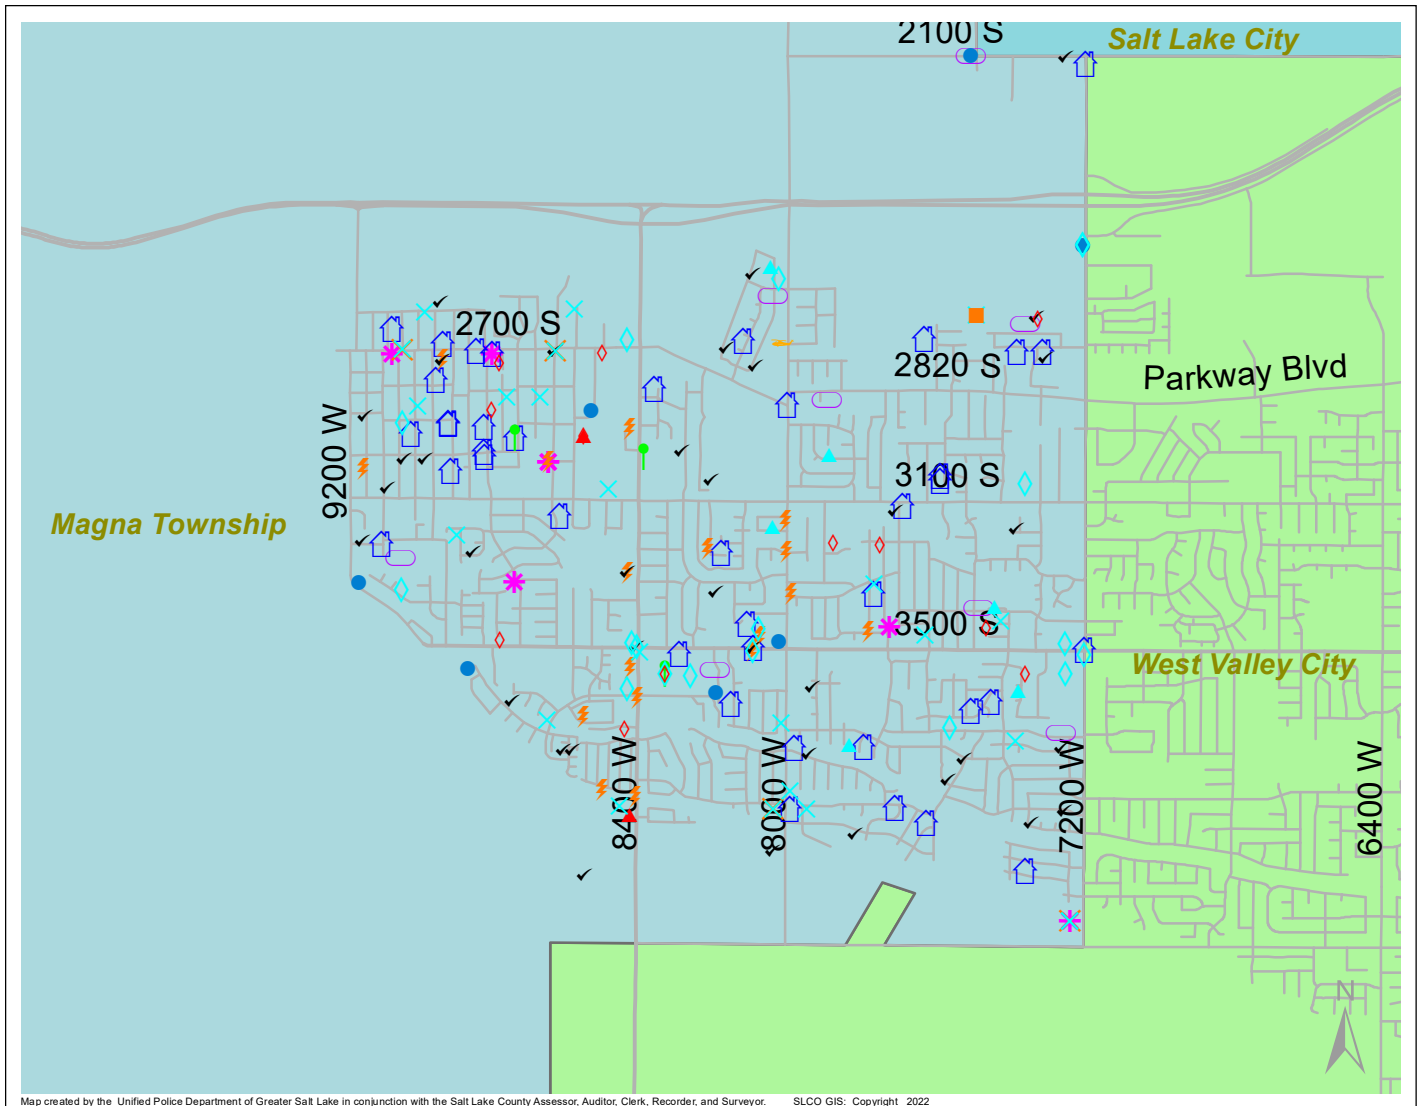

Case Report: Magna Township

2022

Oct

Total Number of Calls: 1514
Total Number of Cases: 492
Total Number of Offenses: 616

SUMMARY OF GROUP A CRIMES	
Arson: 1	Domestic Violence: 53
Assaults: 9	Drive-By Shootings: 0
--Aggravated: 0	Drug Offenses: 31
--Simple: 9	Gang-related: 4
Auto Thefts: 9	Graffiti: 7
Burglary: 7	Hate Crimes: Unavailable
--Business: 3	Juvenile-related: Unavailable
--Residential: 4	Sex Crimes: 6
Homicide: 0	Suspicious Circumstances: 39
Sexual Assault: 2	Vandalism: 28
Robbery: 3	Weapon Violation: 5
Theft/Larceny: 20	Weapon/Force Involved: 36
Vehicle Burglary: 13	1 (Gun): 5
	2 (Knife): 3
	3 (Force Involved): 17
	5 (Unknown): 0
	6 (Rifle/Shotgun): 0

1. **LEGEND:**
2. Arson
   - Assault-Aggravated or Simple
   - Auto Theft
   - Burglary-Business or Residential
   - Domestic Violence
   - Drive-By Shooting
   - Drug-related Offense
   - Graffiti
   - Homicide
   - Sexual Assault
   - Robbery
   - Sex Offense
   - Suspicious Circumstance
   - Theft/Larceny
   - Vandalism
   - Vehicle Burglary
   - Weapon Violation