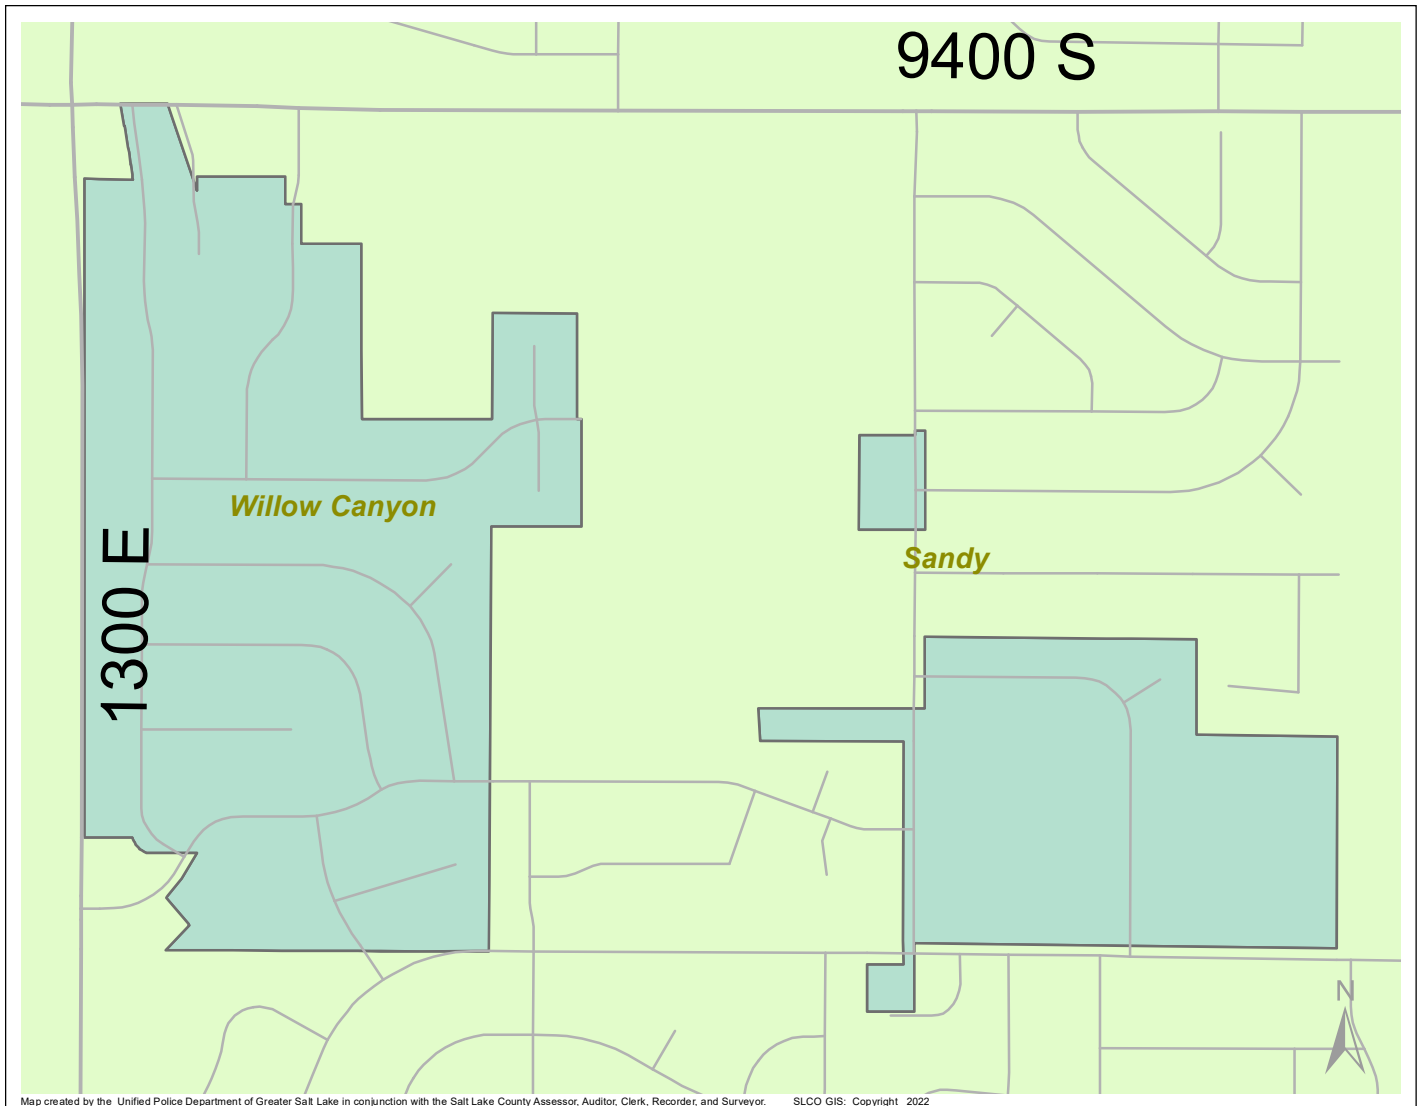

Case Report: Willow Canyon

2022

May

**UNIFIED
POLICE**
GREATER SALT LAKE

Total Number of Calls: 7
Total Number of Cases: 3
Total Number of Offenses: 3

SUMMARY OF GROUP A CRIMES	
Arson: 0	Domestic Violence: 0
Assaults: 0	Drive-By Shootings: 0
--Aggravated: 0	Drug Offenses: 0
--Simple: 0	Gang-related: 0
Auto Thefts: 0	Graffiti: 0
Burglary: 0	Hate Crimes: Unavailable
--Business: 0	Juvenile-related: Unavailable
--Residential: 0	Sex Crimes: 0
Homicide: 0	Suspicious Circumstances: 0
Sexual Assault: 0	Vandalism: 0
Robbery: 0	Weapon Violation: 0
Theft/Larceny: 0	Weapon/Force Involved: 0
Vehicle Burglary: 0	1 (Gun): 0
	2 (Knife): 0
	3 (Force Involved): 0
	5 (Unknown): 0
	6 (Rifle/Shotgun): 0

1. **LEGEND:**
2. Arson
   - Assault-Aggravated or Simple
   - Auto Theft
   - Burglary-Business or Residential
   - Domestic Violence
   - Drive-By Shooting
   - Drug-related Offense
   - Graffiti
   - Homicide
   - Sexual Assault
   - Robbery
   - Sex Offense
   - Suspicious Circumstance
   - Theft/Larceny
   - Vandalism
   - Vehicle Burglary
   - Weapon Violation

6/8/2022