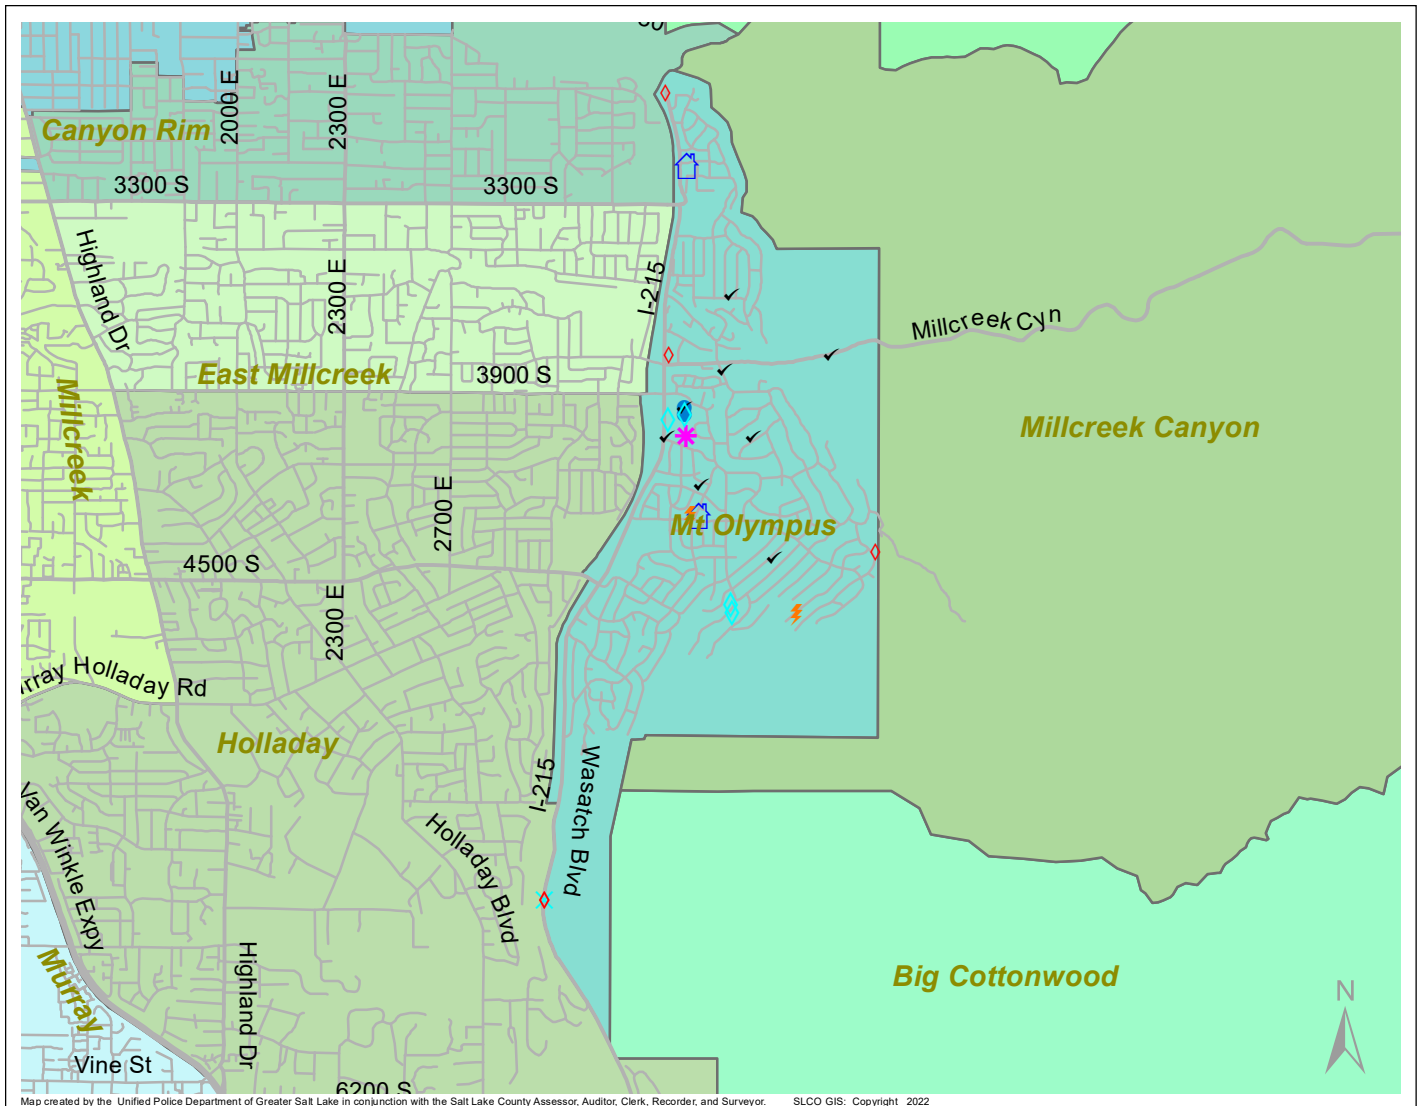

Case Report: Mt Olympus

2022

Jun

**UNIFIED
POLICE**
GREATER SALT LAKE

Total Number of Calls: 222
Total Number of Cases: 69
Total Number of Offenses: 78

SUMMARY OF GROUP A CRIMES	
Arson: 0	Domestic Violence: 3
Assaults: 1	Drive-By Shootings: 0
--Aggravated: 1	Drug Offenses: 2
--Simple: 0	Gang-related: 0
Auto Thefts: 0	Graffiti: 0
Burglary: 2	Hate Crimes: Unavailable
--Business: 2	Juvenile-related: Unavailable
--Residential: 0	Sex Crimes: 0
Homicide: 0	Suspicious Circumstances: 9
Sexual Assault: 0	Vandalism: 2
Robbery: 0	Weapon Violation: 0
Theft/Larceny: 4	Weapon/Force Involved: 3
Vehicle Burglary: 5	1 (Gun): 1
	2 (Knife): 0
	3 (Force Involved): 0
	5 (Unknown): 0
	6 (Rifle/Shotgun): 0

1. **LEGEND:**
2. Arson
   - Assault-Aggravated or Simple
   - Auto Theft
   - Burglary-Business or Residential
   - Domestic Violence
   - Drive-By Shooting
   - Drug-related Offense
   - Graffiti
   - Homicide
   - Sexual Assault
   - Robbery
   - Sex Offense
   - Suspicious Circumstance
   - Theft/Larceny
   - Vandalism
   - Vehicle Burglary
   - Weapon Violation