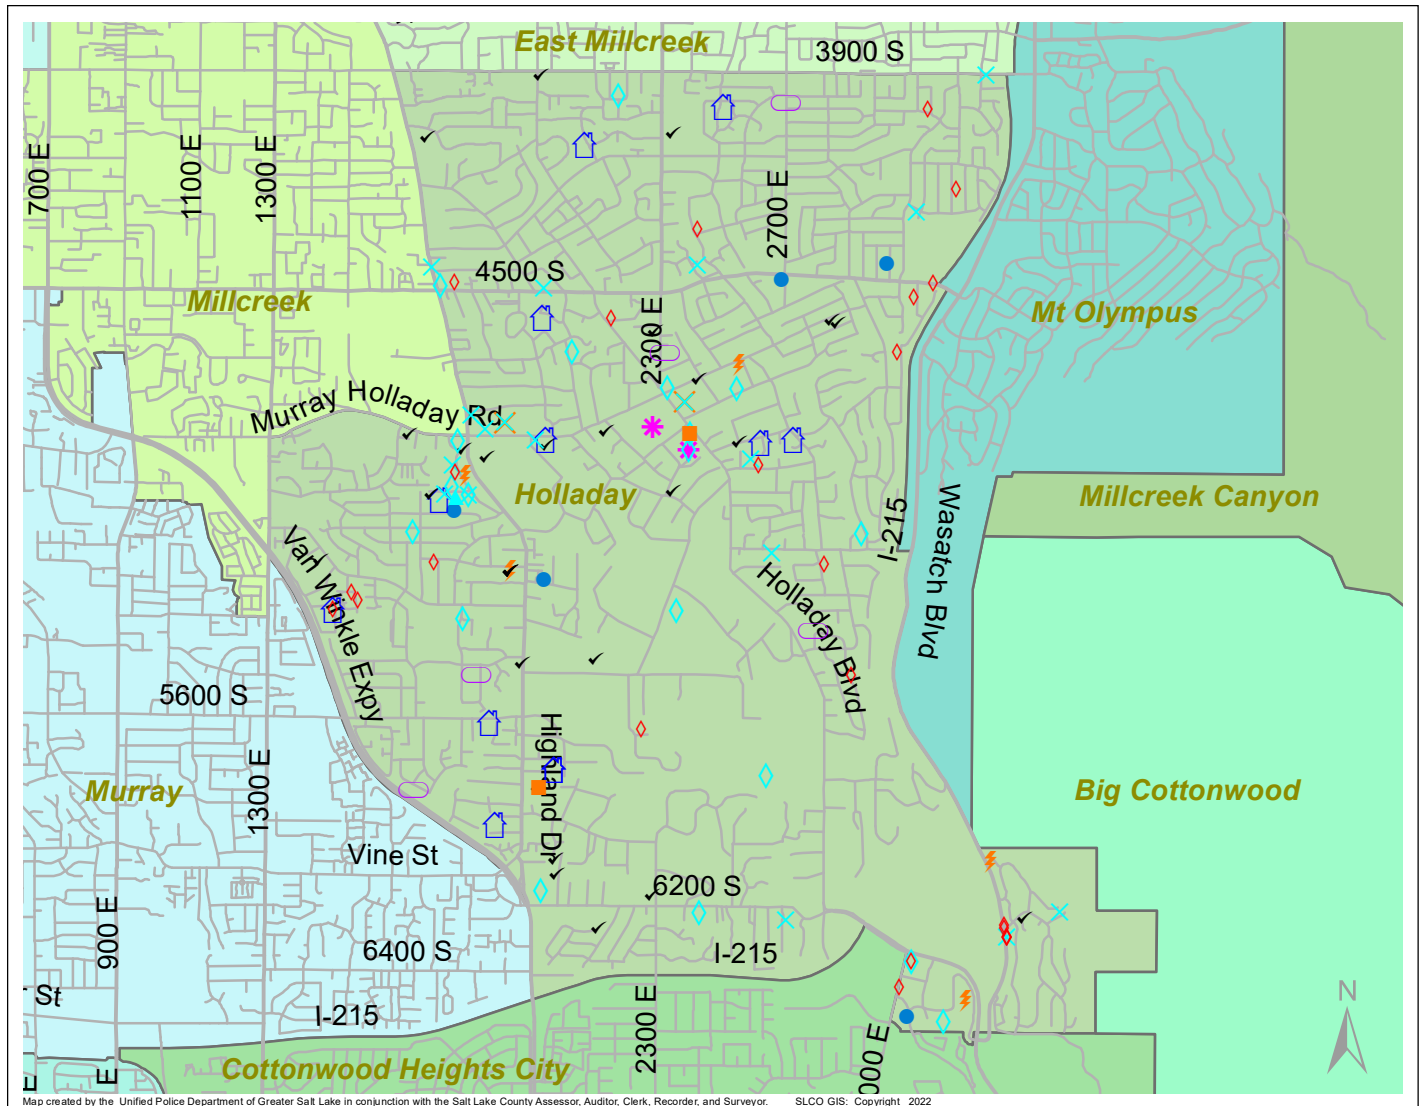

Case Report: Holladay

2022

Jun

**UNIFIED
POLICE**
GREATER SALT LAKE

Total Number of Calls: 1037
Total Number of Cases: 301
Total Number of Offenses: 332

SUMMARY OF GROUP A CRIMES	
Arson: 0	Domestic Violence: 13
Assaults: 2	Drive-By Shootings: 0
--Aggravated: 0	Drug Offenses: 11
--Simple: 2	Gang-related: 2
Auto Thefts: 5	Graffiti: 2
Burglary: 5	Hate Crimes: Unavailable
--Business: 1	Juvenile-related: Unavailable
--Residential: 4	Sex Crimes: 1
Homicide: 0	Suspicious Circumstances: 28
Sexual Assault: 0	Vandalism: 19
Robbery: 0	Weapon Violation: 2
Theft/Larceny: 20	Weapon/Force Involved: 4
Vehicle Burglary: 24	1 (Gun): 1
	2 (Knife): 0
	3 (Force Involved): 1
	5 (Unknown): 0
	6 (Rifle/Shotgun): 0

1. **LEGEND:**
2. Arson
   - Assault-Aggravated or Simple
   - Auto Theft
   - Burglary-Business or Residential
   - Domestic Violence
   - Drive-By Shooting
   - Drug-related Offense
   - Graffiti
   - Homicide
   - Sexual Assault
   - Robbery
   - Sex Offense
   - Suspicious Circumstance
   - Theft/Larceny
   - Vandalism
   - Vehicle Burglary
   - Weapon Violation