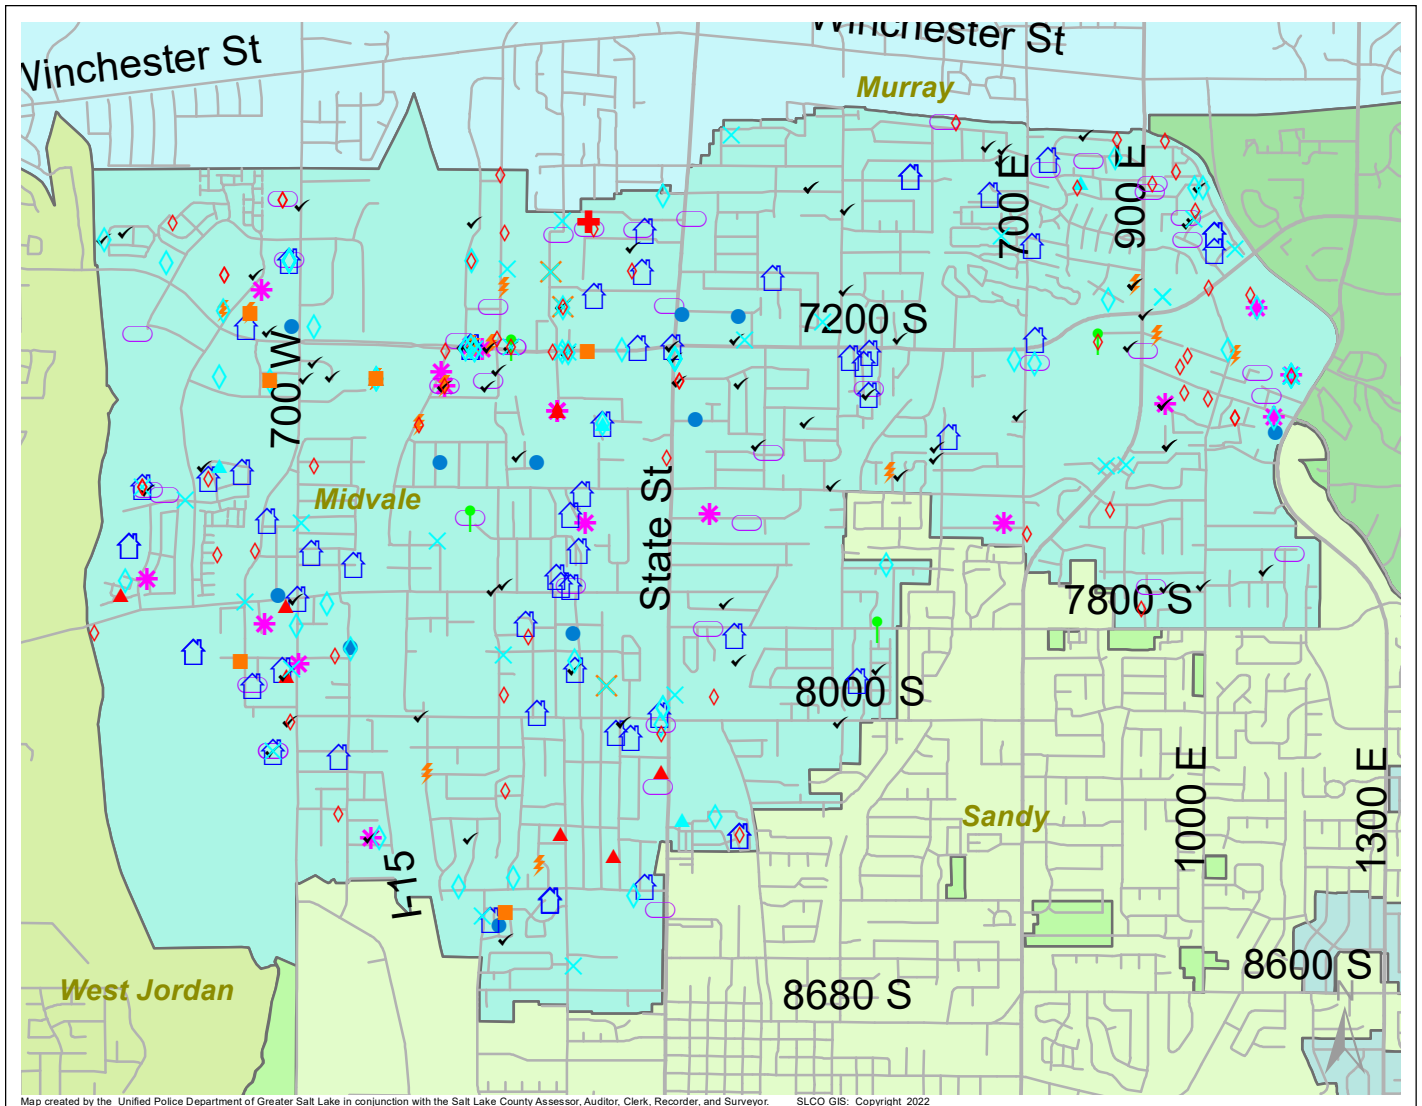

Case Report: Midvale

2022

Jul

Total Number of Calls: 2792
Total Number of Cases: 1028
Total Number of Offenses: 1302

SUMMARY OF GROUP A CRIMES	
Arson: 1	Domestic Violence: 79
Assaults: 20	Drive-By Shootings: 0
--Aggravated: 3	Drug Offenses: 38
--Simple: 17	Gang-related: 9
Auto Thefts: 43	Graffiti: 10
Burglary: 11	Hate Crimes: Unavailable
--Business: 5	Juvenile-related: Unavailable
--Residential: 6	Sex Crimes: 6
Homicide: 1	Suspicious Circumstances: 88
Sexual Assault: 9	Vandalism: 47
Robbery: 4	Weapon Violation: 10
Theft/Larceny: 64	Weapon/Force Involved: 52
Vehicle Burglary: 62	1 (Gun): 8
	2 (Knife): 5
	3 (Force Involved): 19
	5 (Unknown): 0
	6 (Rifle/Shotgun): 0

1. **LEGEND:**
2. Arson
   - Assault-Aggravated or Simple
   - Auto Theft
   - Burglary-Business or Residential
   - Domestic Violence
   - Drive-By Shooting
   - Drug-related Offense
   - Graffiti
   - Homicide
   - Sexual Assault
   - Robbery
   - Sex Offense
   - Suspicious Circumstance
   - Theft/Larceny
   - Vandalism
   - Vehicle Burglary
   - Weapon Violation