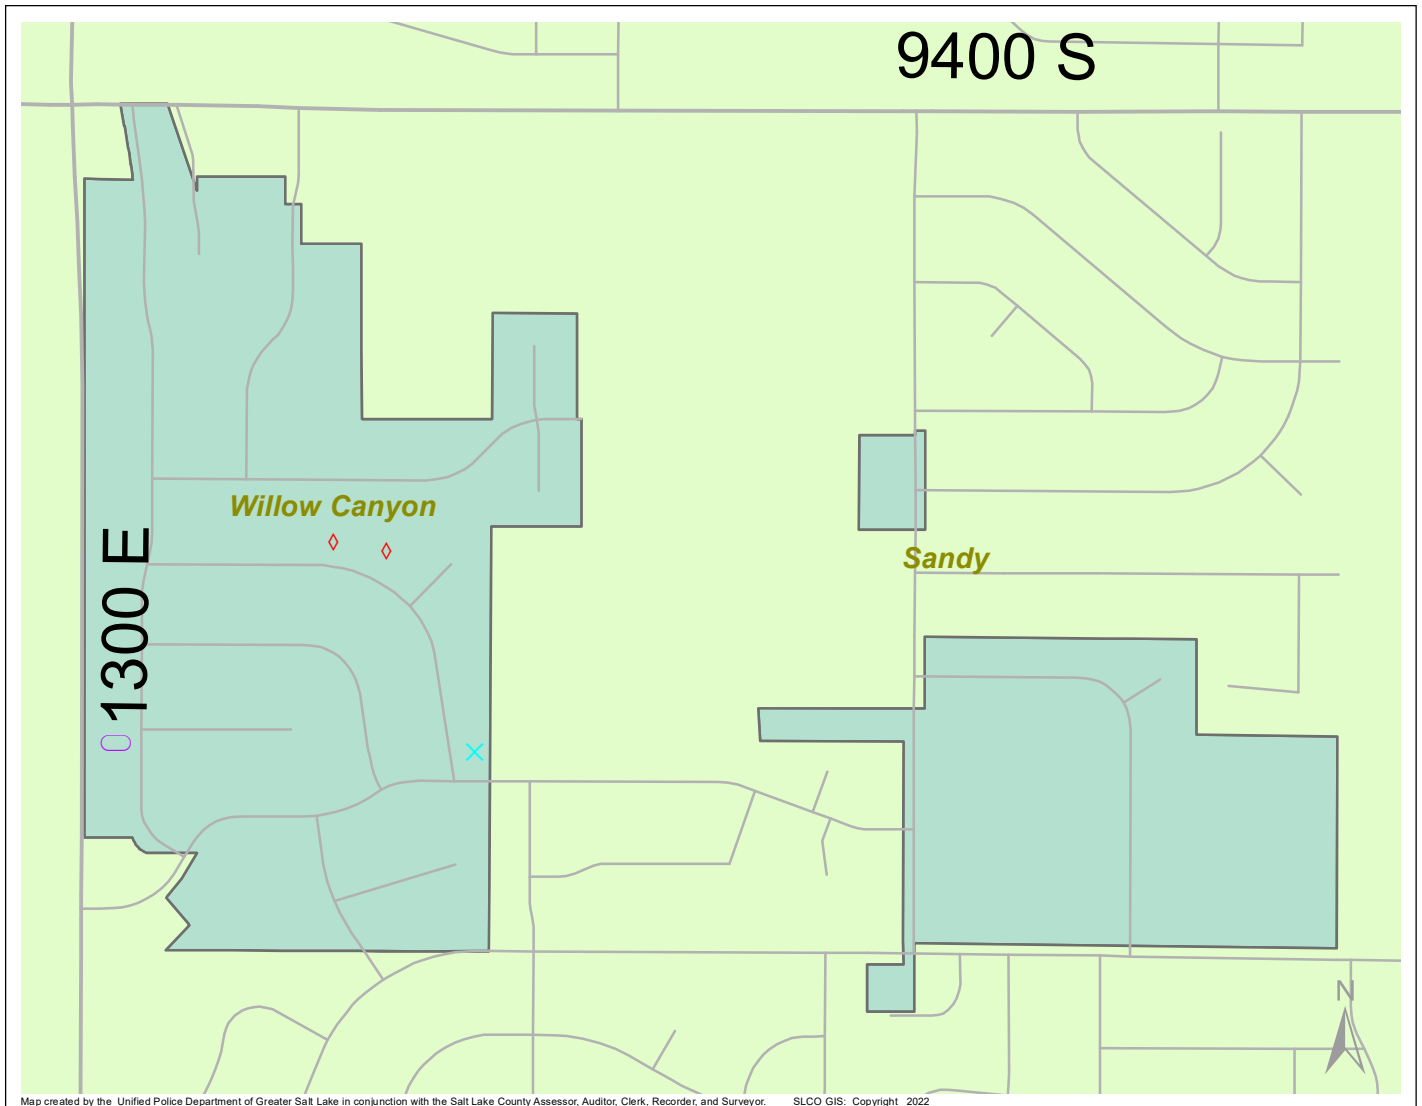

Case Report: Willow Canyon

2022

Feb

**UNIFIED
POLICE**
GREATER SALT LAKE

Total Number of Calls: 20
Total Number of Cases: 8
Total Number of Offenses: 8

SUMMARY OF GROUP A CRIMES	
Arson: 0	Domestic Violence: 0
Assaults: 0	Drive-By Shootings: 0
--Aggravated: 0	Drug Offenses: 0
--Simple: 0	Gang-related: 0
Auto Thefts: 1	Graffiti: 0
Burglary: 0	Hate Crimes: Unavailable
--Business: 0	Juvenile-related: Unavailable
--Residential: 0	Sex Crimes: 0
Homicide: 0	Suspicious Circumstances: 0
Sexual Assault: 0	Vandalism: 1
Robbery: 0	Weapon Violation: 0
Theft/Larceny: 0	Weapon/Force Involved: 0
Vehicle Burglary: 2	1 (Gun): 0
	2 (Knife): 0
	3 (Force Involved): 0
	5 (Unknown): 0
	6 (Rifle/Shotgun): 0

1. **LEGEND:**
2. Arson
   - Assault-Aggravated or Simple
   - Auto Theft
   - Burglary-Business or Residential
   - Domestic Violence
   - Drive-By Shooting
   - Drug-related Offense
   - Graffiti
   - Homicide
   - Sexual Assault
   - Robbery
   - Sex Offense
   - Suspicious Circumstance
   - Theft/Larceny
   - Vandalism
   - Vehicle Burglary
   - Weapon Violation

3/7/2022