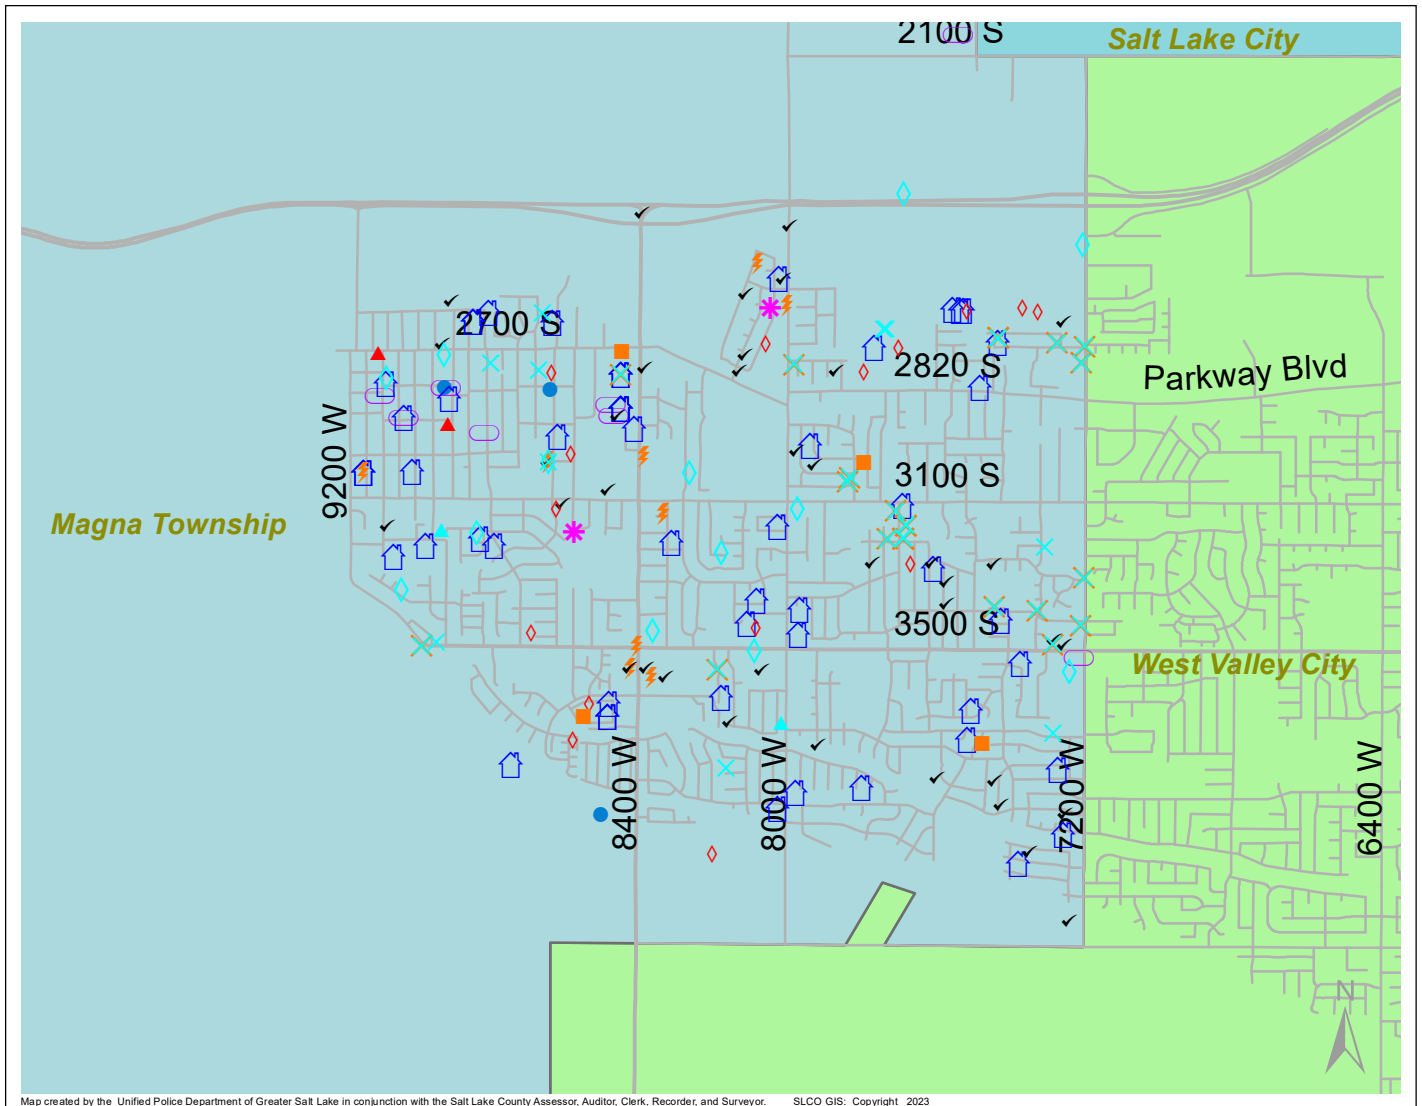

Case Report: Magna Township

2022

Dec

UNIFIED POLICE
GREATER SALT LAKE

Total Number of Calls: 1447
Total Number of Cases: 503
Total Number of Offenses: 560

SUMMARY OF GROUP A CRIMES	
Arson: 0	Domestic Violence: 57
Assaults: 3	Drive-By Shootings: 0
--Aggravated: 1	Drug Offenses: 11
--Simple: 2	Gang-related: 19
Auto Thefts: 10	Graffiti: 24
Burglary: 3	Hate Crimes: Unavailable
--Business: 0	Juvenile-related: Unavailable
--Residential: 3	Sex Crimes: 2
Homicide: 0	Suspicious Circumstances: 38
Sexual Assault: 2	Vandalism: 35
Robbery: 0	Weapon Violation: 5
Theft/Larceny: 13	Weapon/Force Involved: 22
Vehicle Burglary: 15	1 (Gun): 4
	2 (Knife): 1
	3 (Force Involved): 6
	5 (Unknown): 1
	6 (Rifle/Shotgun): 0

1. **LEGEND:**
2. Arson
   - Assault-Aggravated or Simple
   - Auto Theft
   - Burglary-Business or Residential
   - Domestic Violence
   - Drive-By Shooting
   - Drug-related Offense
   - Graffiti
   - Homicide
   - Sexual Assault
   - Robbery
   - Sex Offense
   - Suspicious Circumstance
   - Theft/Larceny
   - Vandalism
   - Vehicle Burglary
   - Weapon Violation