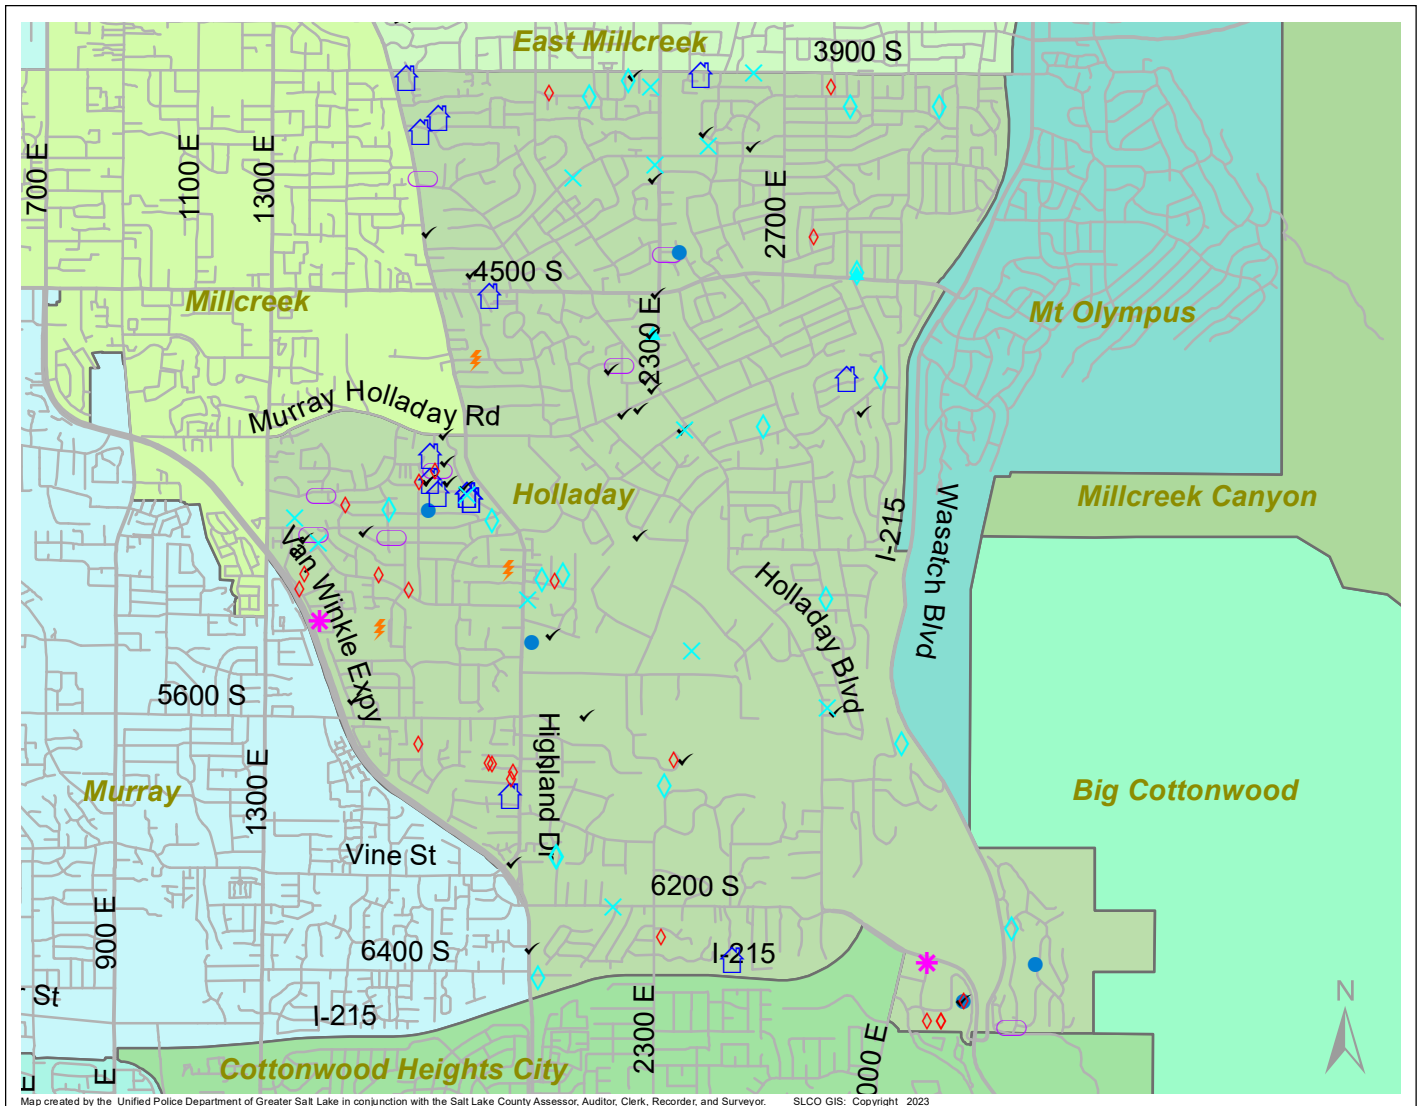

Case Report: Holladay

2022

Dec

UNIFIED POLICE
GREATER SALT LAKE

Total Number of Calls: 905
Total Number of Cases: 258
Total Number of Offenses: 281

SUMMARY OF GROUP A CRIMES	
Arson: 0	Domestic Violence: 17
Assaults: 2	Drive-By Shootings: 0
--Aggravated: 0	Drug Offenses: 4
--Simple: 2	Gang-related: 3
Auto Thefts: 8	Graffiti: 1
Burglary: 5	Hate Crimes: Unavailable
--Business: 2	Juvenile-related: Unavailable
--Residential: 3	Sex Crimes: 2
Homicide: 0	Suspicious Circumstances: 35
Sexual Assault: 0	Vandalism: 15
Robbery: 0	Weapon Violation: 0
Theft/Larceny: 18	Weapon/Force Involved: 6
Vehicle Burglary: 22	1 (Gun): 0
	2 (Knife): 0
	3 (Force Involved): 4
	5 (Unknown): 0
	6 (Rifle/Shotgun): 0

1. **LEGEND:**
2. Arson
   - Assault-Aggravated or Simple
   - Auto Theft
   - Burglary-Business or Residential
   - Domestic Violence
   - Drive-By Shooting
   - Drug-related Offense
   - Graffiti
   - Homicide
   - Sexual Assault
   - Robbery
   - Sex Offense
   - Suspicious Circumstance
   - Theft/Larceny
   - Vandalism
   - Vehicle Burglary
   - Weapon Violation