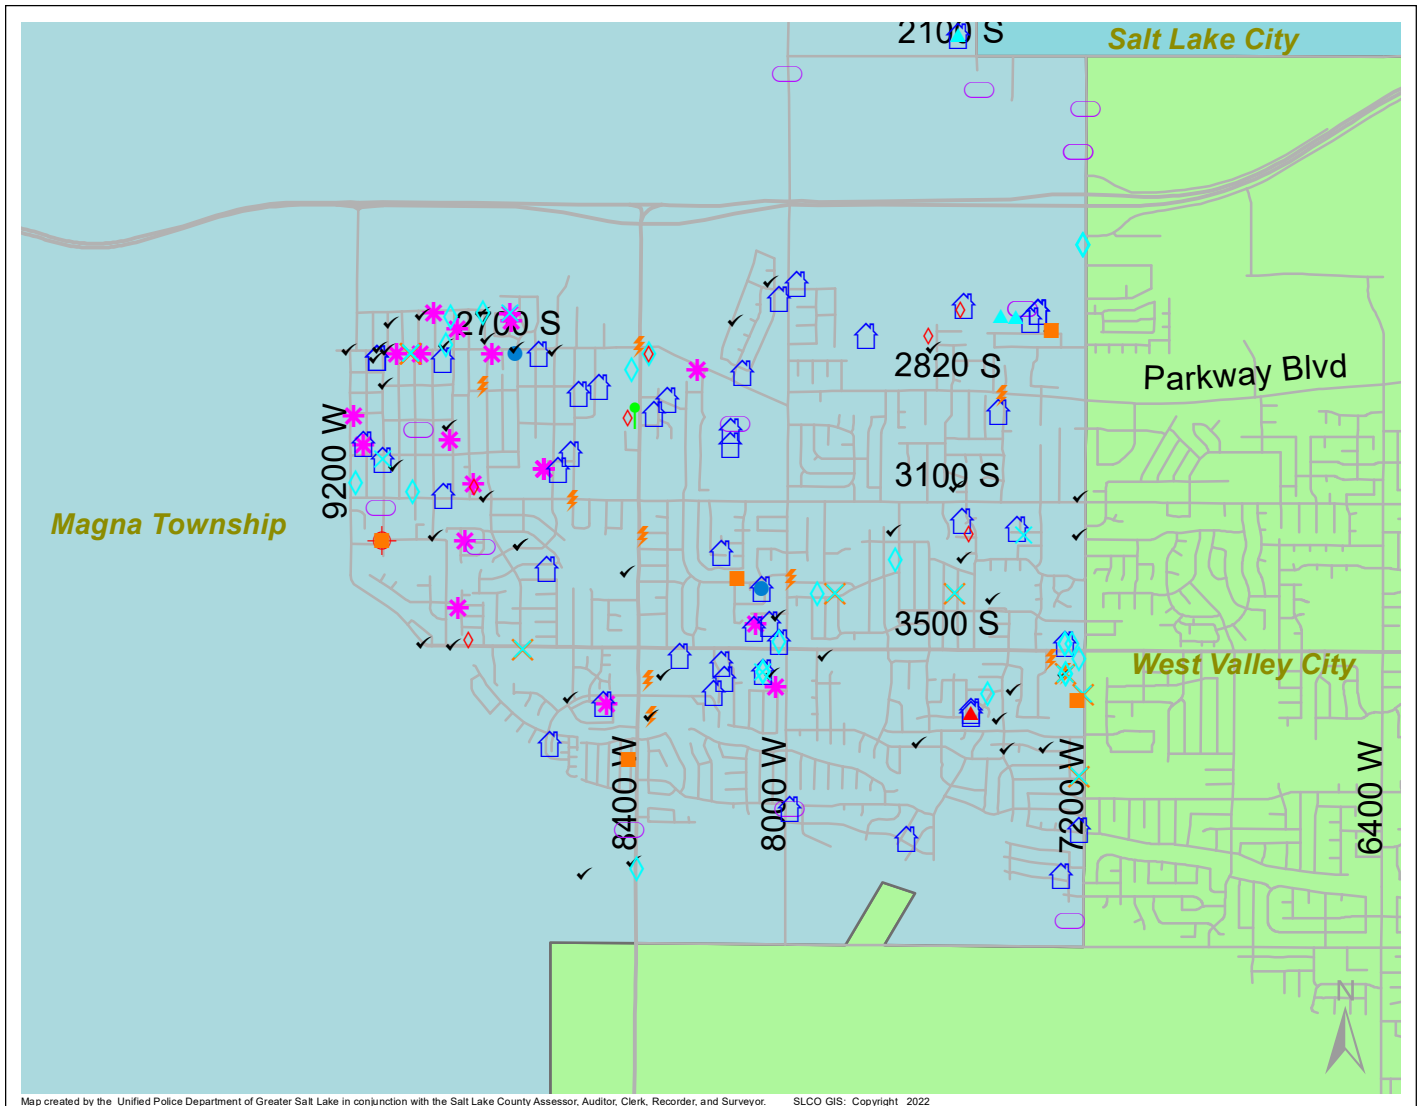

Case Report: Magna Township

2022

Aug

Total Number of Calls: 1586
Total Number of Cases: 521
Total Number of Offenses: 647

SUMMARY OF GROUP A CRIMES	
Arson: 0	Domestic Violence: 68
Assaults: 26	Drive-By Shootings: 1
--Aggravated: 1	Drug Offenses: 19
--Simple: 25	Gang-related: 6
Auto Thefts: 14	Graffiti: 12
Burglary: 3	Hate Crimes: Unavailable
--Business: 2	Juvenile-related: Unavailable
--Residential: 1	Sex Crimes: 4
Homicide: 0	Suspicious Circumstances: 51
Sexual Assault: 1	Vandalism: 19
Robbery: 1	Weapon Violation: 9
Theft/Larceny: 26	Weapon/Force Involved: 45
Vehicle Burglary: 8	1 (Gun): 4
	2 (Knife): 3
	3 (Force Involved): 26
	5 (Unknown): 1
	6 (Rifle/Shotgun): 0

1. **LEGEND:**
2. Arson
   - Assault-Aggravated or Simple
   - Auto Theft
   - Burglary-Business or Residential
   - Domestic Violence
   - Drive-By Shooting
   - Drug-related Offense
   - Graffiti
   - Homicide
   - Sexual Assault
   - Robbery
   - Sex Offense
   - Suspicious Circumstance
   - Theft/Larceny
   - Vandalism
   - Vehicle Burglary
   - Weapon Violation