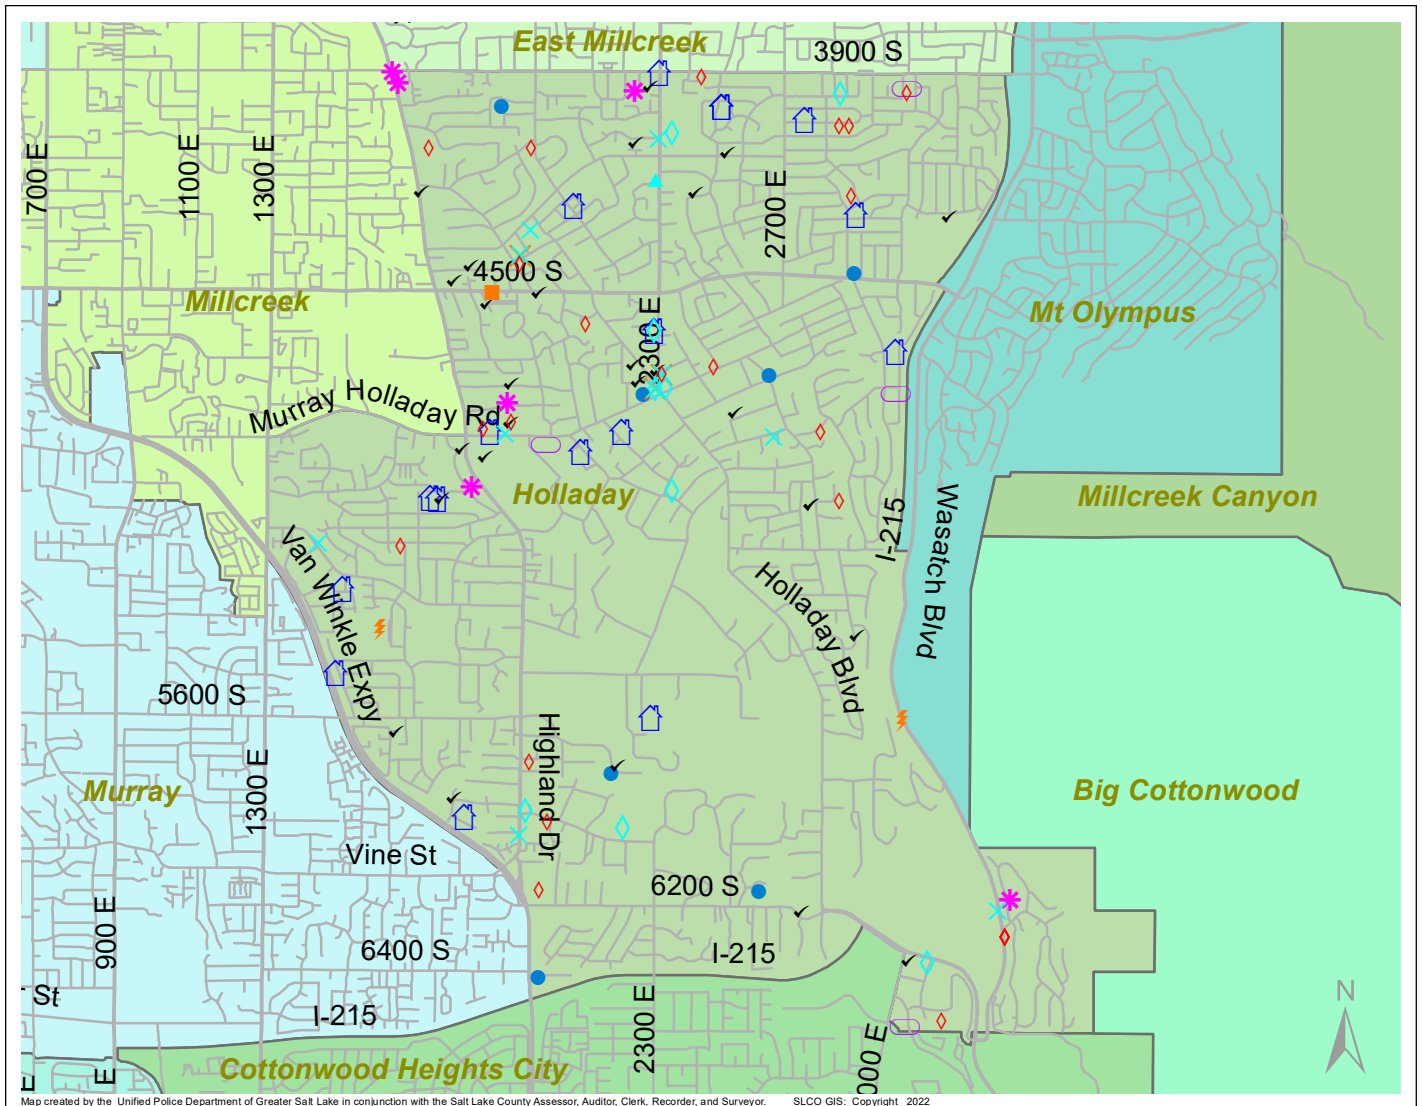

Case Report: Holladay

2022

Aug

**UNIFIED
POLICE**
GREATER SALT LAKE

Total Number of Calls: 1047
Total Number of Cases: 306
Total Number of Offenses: 349

SUMMARY OF GROUP A CRIMES	
Arson: 0	Domestic Violence: 20
Assaults: 6	Drive-By Shootings: 0
--Aggravated: 1	Drug Offenses: 4
--Simple: 5	Gang-related: 1
Auto Thefts: 5	Graffiti: 3
Burglary: 8	Hate Crimes: Unavailable
--Business: 4	Juvenile-related: Unavailable
--Residential: 4	Sex Crimes: 1
Homicide: 0	Suspicious Circumstances: 30
Sexual Assault: 0	Vandalism: 15
Robbery: 0	Weapon Violation: 1
Theft/Larceny: 10	Weapon/Force Involved: 12
Vehicle Burglary: 24	1 (Gun): 1
	2 (Knife): 1
	3 (Force Involved): 3
	5 (Unknown): 0
	6 (Rifle/Shotgun): 0

1. **LEGEND:**
2. Arson
   - Assault-Aggravated or Simple
   - Auto Theft
   - Burglary-Business or Residential
   - Domestic Violence
   - Drive-By Shooting
   - Drug-related Offense
   - Graffiti
   - Homicide
   - Sexual Assault
   - Robbery
   - Sex Offense
   - Suspicious Circumstance
   - Theft/Larceny
   - Vandalism
   - Vehicle Burglary
   - Weapon Violation