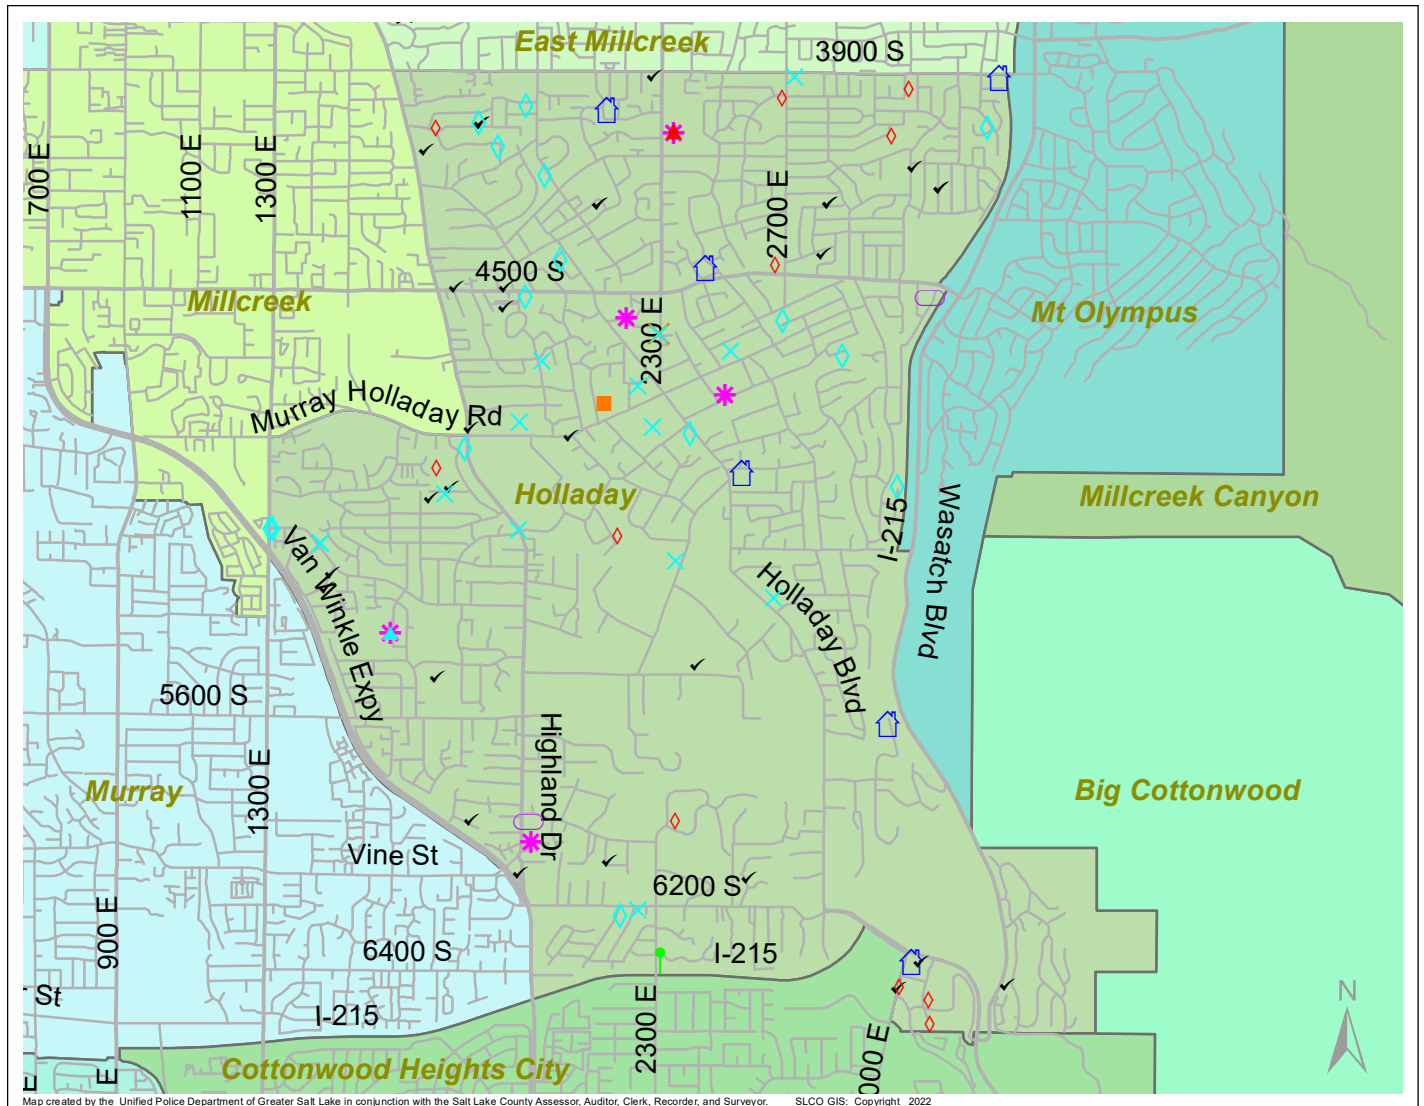

Case Report: Holladay

2022

Apr

UNIFIED POLICE
GREATER SALT LAKE

Total Number of Calls: 890
Total Number of Cases: 266
Total Number of Offenses: 293

SUMMARY OF GROUP A CRIMES	
Arson: 0	Domestic Violence: 9
Assaults: 6	Drive-By Shootings: 0
--Aggravated: 1	Drug Offenses: 0
--Simple: 5	Gang-related: 0
Auto Thefts: 2	Graffiti: 1
Burglary: 0	Hate Crimes: Unavailable
--Business: 0	Juvenile-related: Unavailable
--Residential: 0	Sex Crimes: 1
Homicide: 0	Suspicious Circumstances: 33
Sexual Assault: 1	Vandalism: 15
Robbery: 1	Weapon Violation: 1
Theft/Larceny: 15	Weapon/Force Involved: 12
Vehicle Burglary: 12	1 (Gun): 0
	2 (Knife): 1
	3 (Force Involved): 4
	5 (Unknown): 0
	6 (Rifle/Shotgun): 0

1. **LEGEND:**
2. Arson
   - Assault-Aggravated or Simple
   - Auto Theft
   - Burglary-Business or Residential
   - Domestic Violence
   - Drive-By Shooting
   - Drug-related Offense
   - Graffiti
   - Homicide
   - Sexual Assault
   - Robbery
   - Sex Offense
   - Suspicious Circumstance
   - Theft/Larceny
   - Vandalism
   - Vehicle Burglary
   - Weapon Violation