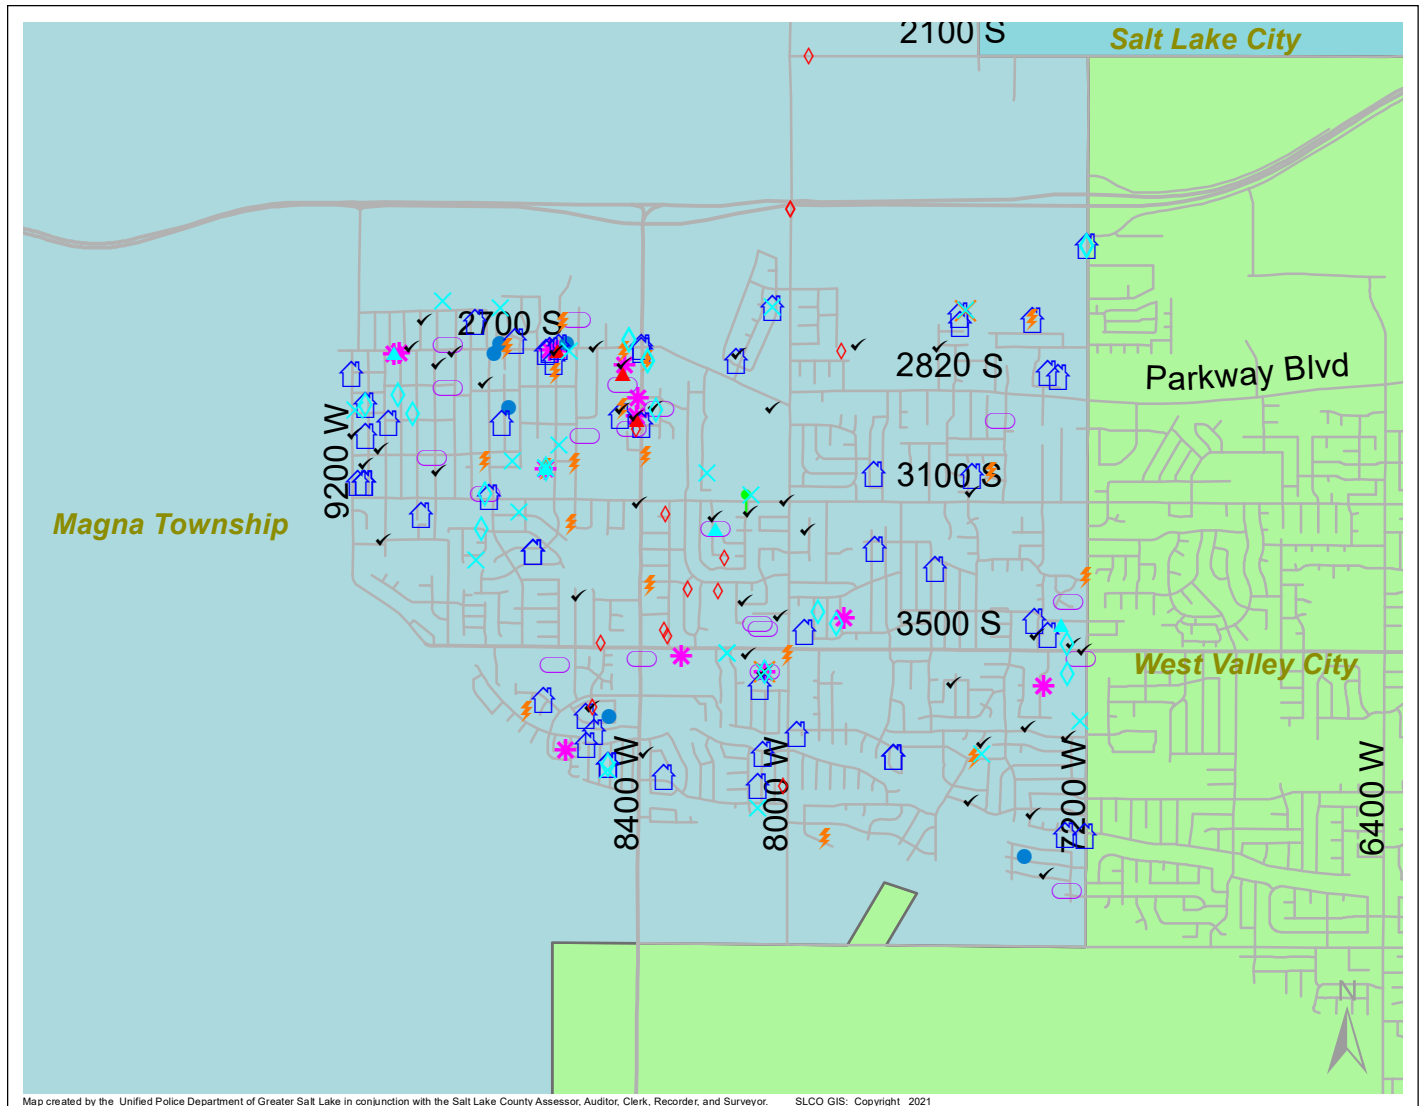

Case Report: Magna Township

2021

Sep

Total Number of Calls: 1674
Total Number of Cases: 553
Total Number of Offenses: 665

SUMMARY OF GROUP A CRIMES	
Arson: 0	Domestic Violence: 60
Assaults: 13	Drive-By Shootings: 0
--Aggravated: 1	Drug Offenses: 41
--Simple: 12	Gang-related: 6
Auto Thefts: 23	Graffiti: 4
Burglary: 6	Hate Crimes: Unavailable
--Business: 5	Juvenile-related: Unavailable
--Residential: 1	Sex Crimes: 4
Homicide: 0	Suspicious Circumstances: 48
Sexual Assault: 4	Vandalism: 23
Robbery: 1	Weapon Violation: 1
Theft/Larceny: 21	Weapon/Force Involved: 34
Vehicle Burglary: 16	1 (Gun): 1
	2 (Knife): 1
	3 (Force Involved): 17
	5 (Unknown): 0
	6 (Rifle/Shotgun): 0

1. **LEGEND:**
2. Arson
   - Assault-Aggravated or Simple
   - Auto Theft
   - Burglary-Business or Residential
   - Domestic Violence
   - Drive-By Shooting
   - Drug-related Offense
   - Graffiti
   - Homicide
   - Sexual Assault
   - Robbery
   - Sex Offense
   - Suspicious Circumstance
   - Theft/Larceny
   - Vandalism
   - Vehicle Burglary
   - Weapon Violation