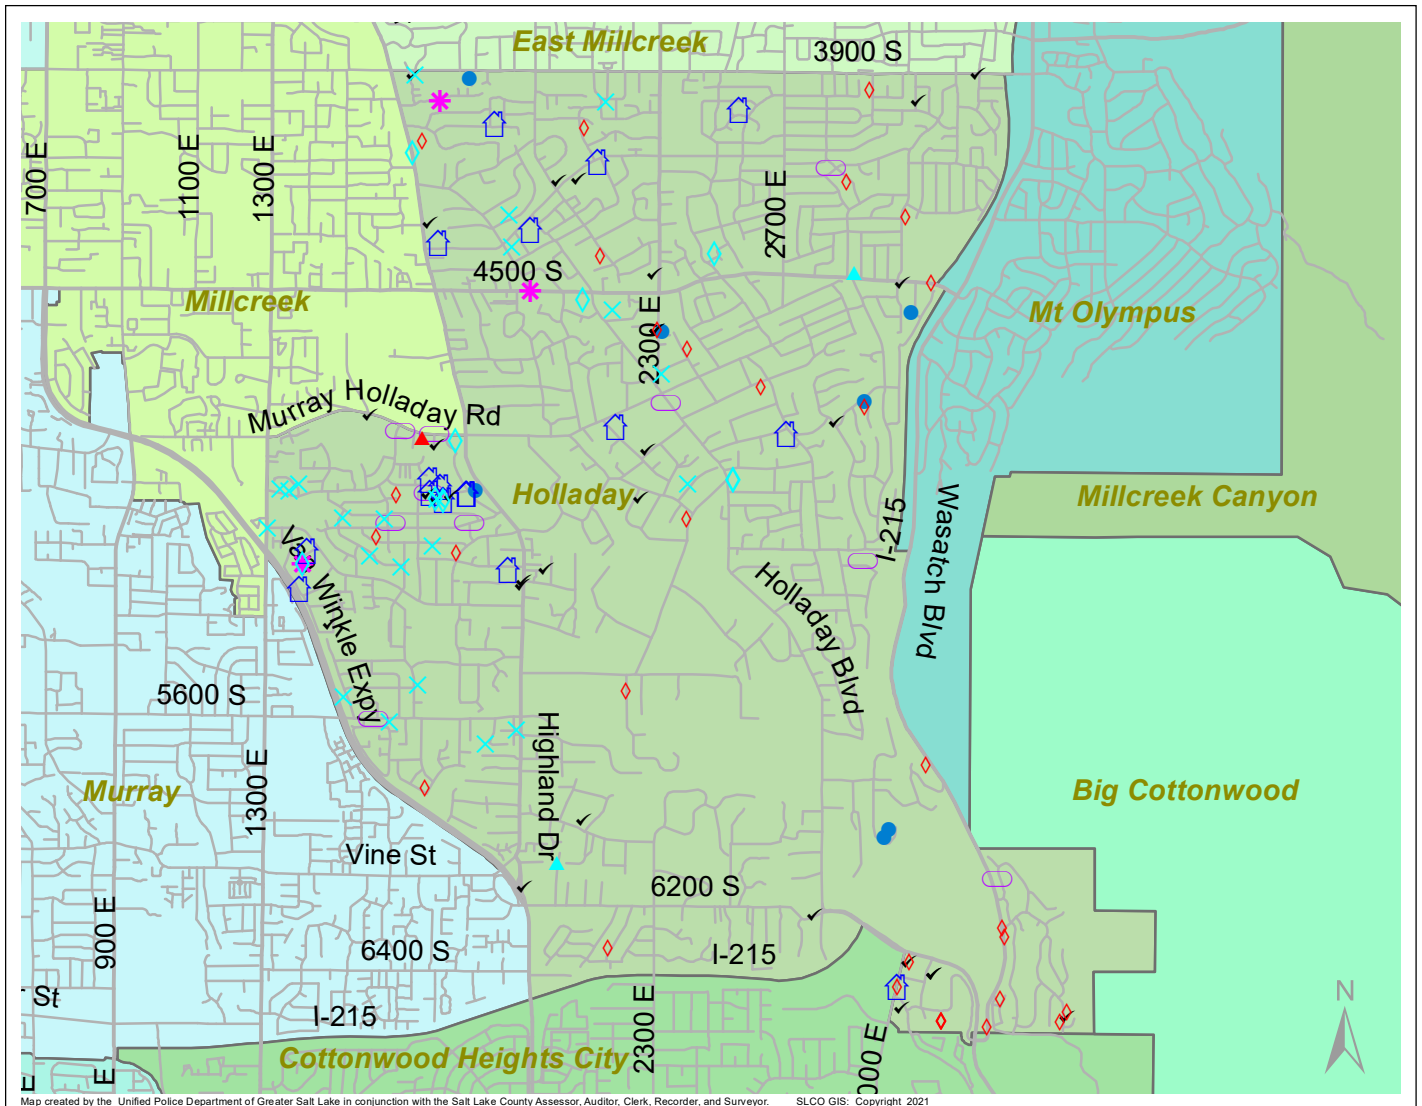

Case Report: Holladay

2021

Oct

Total Number of Calls: 1019
Total Number of Cases: 308
Total Number of Offenses: 336

SUMMARY OF GROUP A CRIMES	
Arson: 0	Domestic Violence: 21
Assaults: 3	Drive-By Shootings: 0
--Aggravated: 0	Drug Offenses: 4
--Simple: 3	Gang-related: 1
Auto Thefts: 10	Graffiti: 1
Burglary: 7	Hate Crimes: Unavailable
--Business: 2	Juvenile-related: Unavailable
--Residential: 5	Sex Crimes: 2
Homicide: 0	Suspicious Circumstances: 32
Sexual Assault: 1	Vandalism: 25
Robbery: 0	Weapon Violation: 0
Theft/Larceny: 10	Weapon/Force Involved: 6
Vehicle Burglary: 33	1 (Gun): 0
	2 (Knife): 0
	3 (Force Involved): 4
	5 (Unknown): 0
	6 (Rifle/Shotgun): 0

1. **LEGEND:**
2. Arson
   - Assault-Aggravated or Simple
   - Auto Theft
   - Burglary-Business or Residential
   - Domestic Violence
   - Drive-By Shooting
   - Drug-related Offense
   - Graffiti
   - Homicide
   - Sexual Assault
   - Robbery
   - Sex Offense
   - Suspicious Circumstance
   - Theft/Larceny
   - Vandalism
   - Vehicle Burglary
   - Weapon Violation