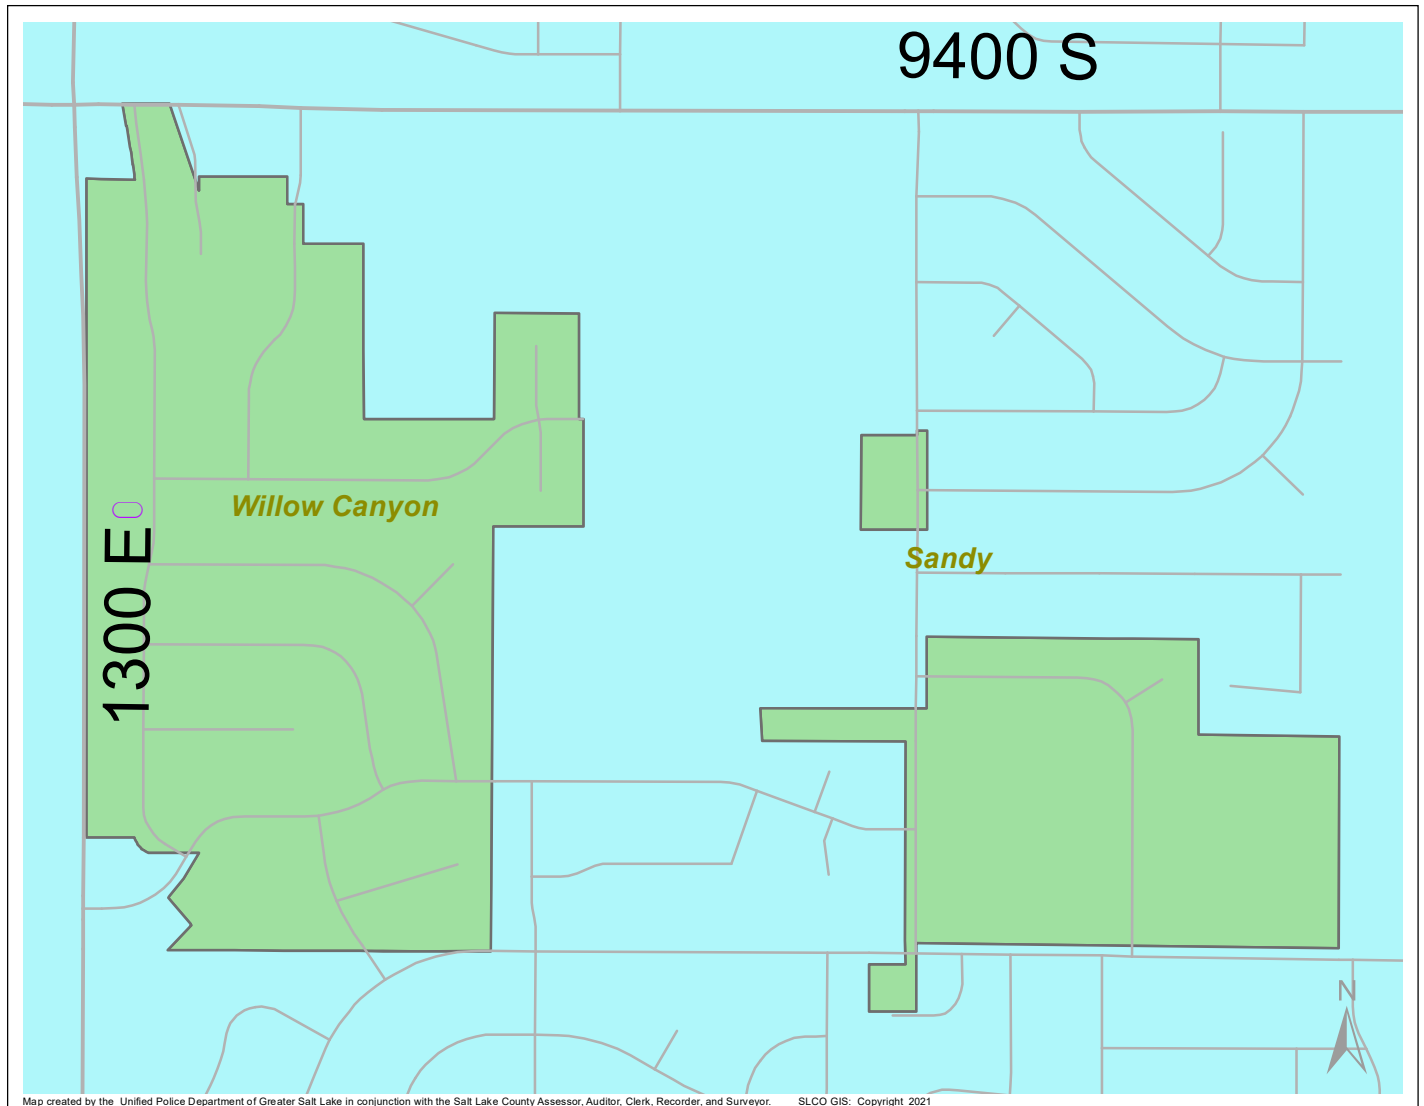

Case Report: Willow Canyon

2021

May

**UNIFIED
POLICE**
GREATER SALT LAKE

Total Number of Calls: 10
Total Number of Cases: 1
Total Number of Offenses: 1

SUMMARY OF GROUP A CRIMES	
Arson: 0	Domestic Violence: 0
Assaults: 0	Drive-By Shootings: 0
--Aggravated: 0	Drug Offenses: 0
--Simple: 0	Gang-related: 0
Auto Thefts: 1	Graffiti: 0
Burglary: 0	Hate Crimes: Unavailable
--Business: 0	Juvenile-related: Unavailable
--Residential: 0	Sex Crimes: 0
Homicide: 0	Suspicious Circumstances: 0
Sexual Assault: 0	Vandalism: 0
Robbery: 0	Weapon Violation: 0
Theft/Larceny: 0	Weapon/Force Involved: 0
Vehicle Burglary: 0	1 (Gun): 0
	2 (Knife): 0
	3 (Force Involved): 0
	5 (Unknown): 0
	6 (Rifle/Shotgun): 0

1. **LEGEND:**
2. Arson
   - Assault-Aggravated or Simple
   - Auto Theft
   - Burglary-Business or Residential
   - Domestic Violence
   - Drive-By Shooting
   - Drug-related Offense
   - Graffiti
   - Homicide
   - Sexual Assault
   - Robbery
   - Sex Offense
   - Suspicious Circumstance
   - Theft/Larceny
   - Vandalism
   - Vehicle Burglary
   - Weapon Violation

6/6/2021