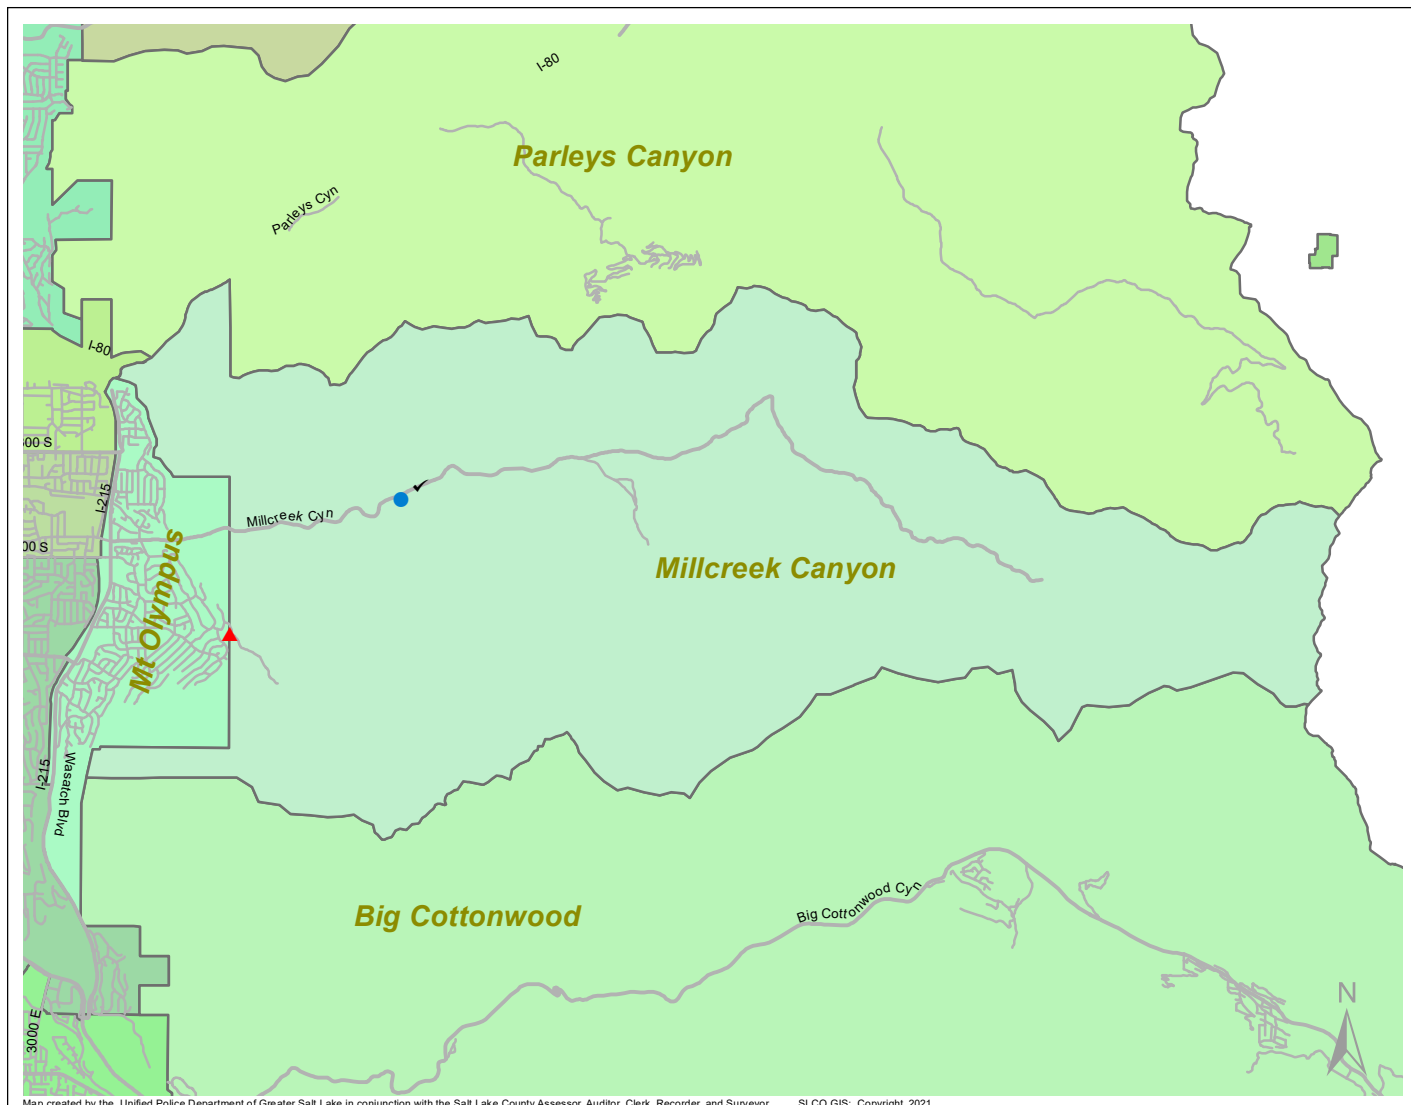

Case Report: Millcreek Canyon

2021

Mar

**UNIFIED
POLICE**
GREATER SALT LAKE

Total Number of Calls: 10
Total Number of Cases: 5
Total Number of Offenses: 5

SUMMARY OF GROUP A CRIMES	
Arson: 0	Domestic Violence: 0
Assaults: 0	Drive-By Shootings: 0
--Aggravated: 0	Drug Offenses: 0
--Simple: 0	Gang-related: 0
Auto Thefts: 0	Graffiti: 0
Burglary: 1	Hate Crimes: Unavailable
--Business: 1	Juvenile-related: Unavailable
--Residential: 0	Sex Crimes: 0
Homicide: 0	Suspicious Circumstances: 1
Sexual Assault: 1	Vandalism: 0
Robbery: 0	Weapon Violation: 0
Theft/Larceny: 0	Weapon/Force Involved: 1
Vehicle Burglary: 0	1 (Gun): 0
	2 (Knife): 0
	3 (Force Involved): 0
	5 (Unknown): 0
	6 (Rifle/Shotgun): 0

1. **LEGEND:**
2. Arson
   - Assault-Aggravated or Simple
   - Auto Theft
   - Burglary-Business or Residential
   - Domestic Violence
   - Drive-By Shooting
   - Drug-related Offense
   - Graffiti
   - Homicide
   - Sexual Assault
   - Robbery
   - Sex Offense
   - Suspicious Circumstance
   - Theft/Larceny
   - Vandalism
   - Vehicle Burglary
   - Weapon Violation