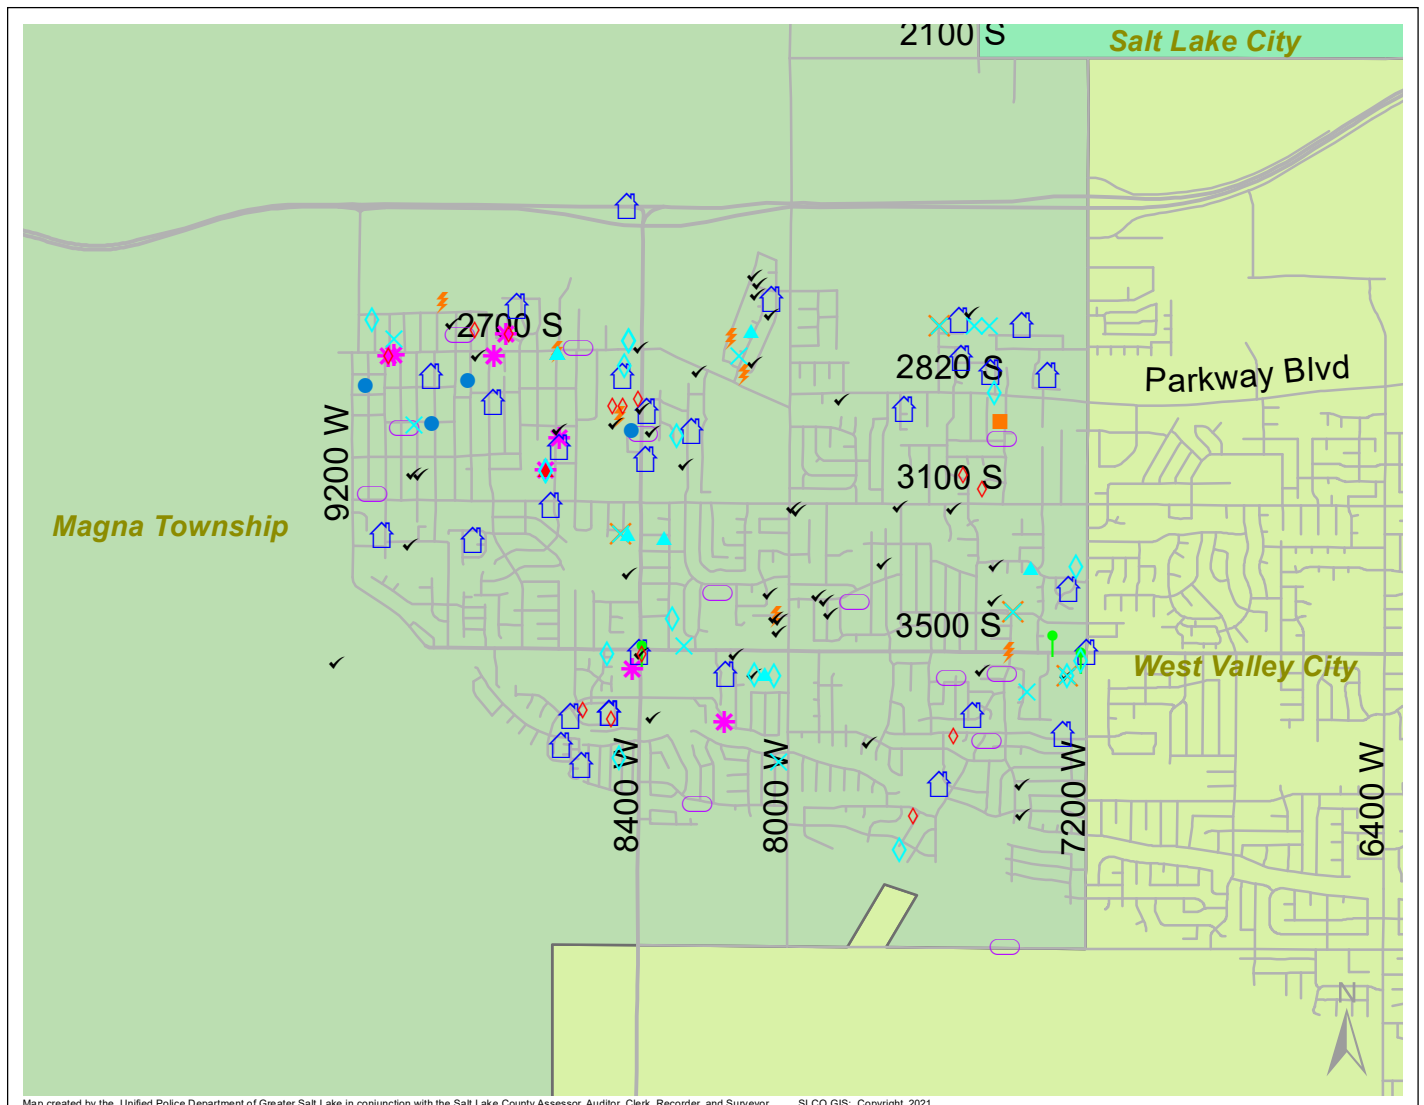

Case Report: Magna Township

2021

Mar

UNIFIED POLICE
GREATER SALT LAKE

Total Number of Calls: 1341
Total Number of Cases: 461
Total Number of Offenses: 517

SUMMARY OF GROUP A CRIMES	
Arson: 0	Domestic Violence: 40
Assaults: 8	Drive-By Shootings: 0
--Aggravated: 0	Drug Offenses: 15
--Simple: 8	Gang-related: 5
Auto Thefts: 13	Graffiti: 6
Burglary: 4	Hate Crimes: Unavailable
--Business: 0	Juvenile-related: Unavailable
--Residential: 4	Sex Crimes: 8
Homicide: 0	Suspicious Circumstances: 46
Sexual Assault: 2	Vandalism: 15
Robbery: 3	Weapon Violation: 2
Theft/Larceny: 17	Weapon/Force Involved: 26
Vehicle Burglary: 13	1 (Gun): 1
	2 (Knife): 1
	3 (Force Involved): 6
	5 (Unknown): 1
	6 (Rifle/Shotgun): 1

1. **LEGEND:**
2. Arson
   - Assault-Aggravated or Simple
   - Auto Theft
   - Burglary-Business or Residential
   - Domestic Violence
   - Drive-By Shooting
   - Drug-related Offense
   - Graffiti
   - Homicide
   - Sexual Assault
   - Robbery
   - Sex Offense
   - Suspicious Circumstance
   - Theft/Larceny
   - Vandalism
   - Vehicle Burglary
   - Weapon Violation