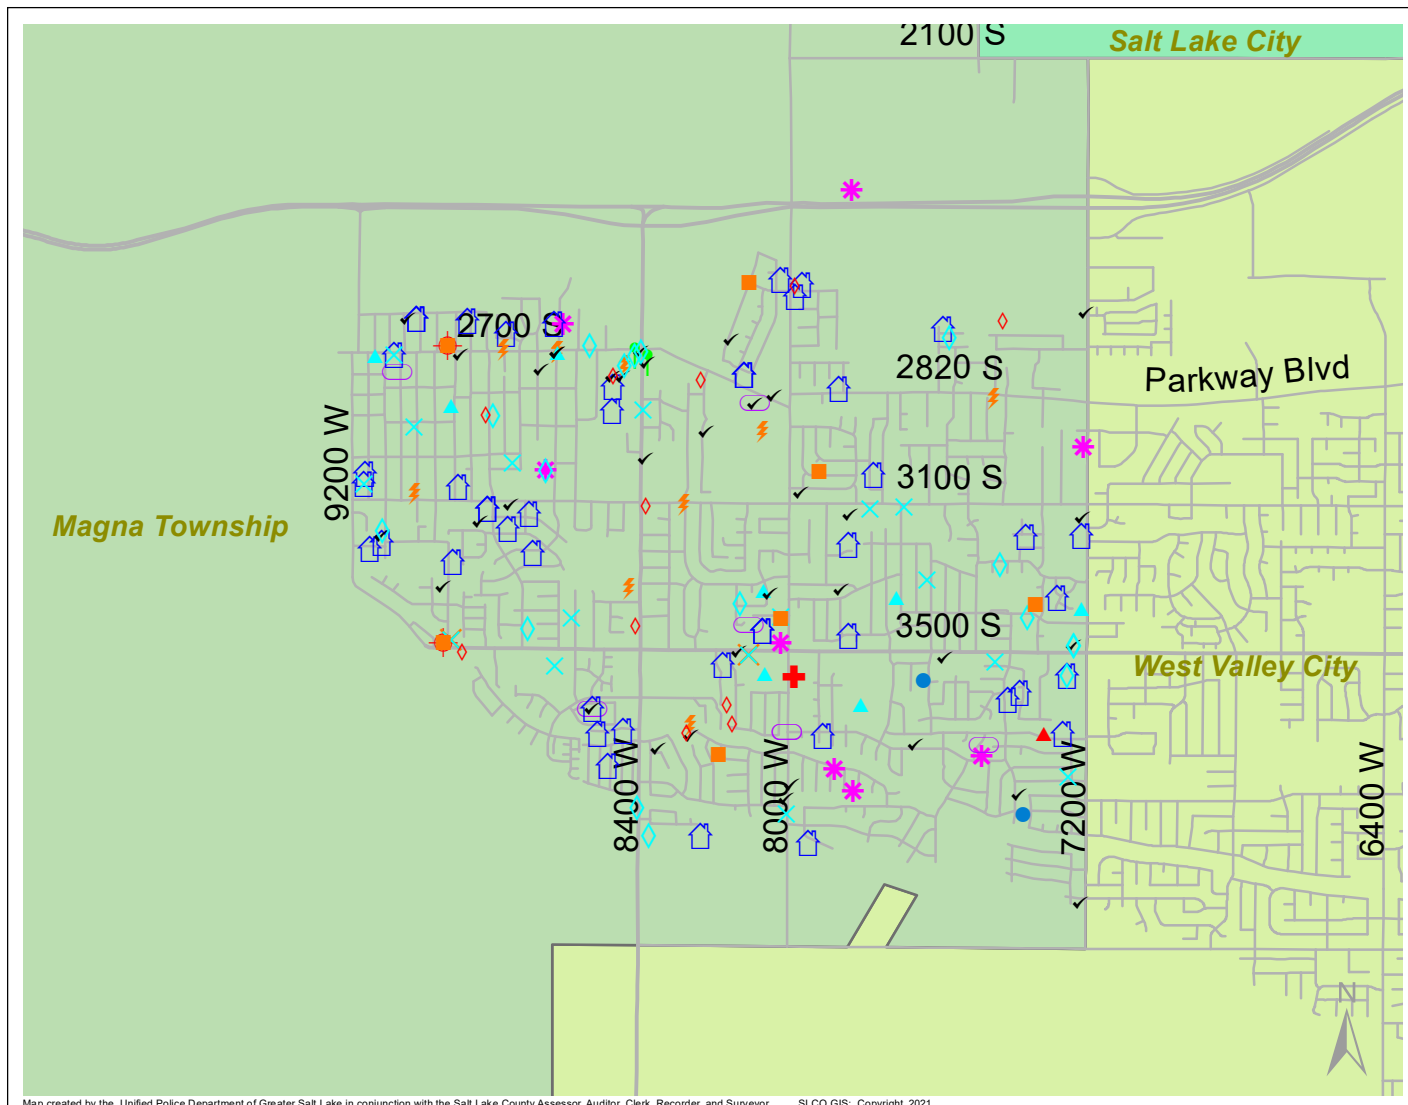

Case Report: Magna Township

2021

Jun

Total Number of Calls: 1742
Total Number of Cases: 509
Total Number of Offenses: 598

SUMMARY OF GROUP A CRIMES	
Arson: 0	Domestic Violence: 50
Assaults: 10	Drive-By Shootings: 2
--Aggravated: 0	Drug Offenses: 14
--Simple: 10	Gang-related: 6
Auto Thefts: 8	Graffiti: 3
Burglary: 3	Hate Crimes: Unavailable
--Business: 1	Juvenile-related: Unavailable
--Residential: 2	Sex Crimes: 8
Homicide: 1	Suspicious Circumstances: 35
Sexual Assault: 1	Vandalism: 20
Robbery: 2	Weapon Violation: 10
Theft/Larceny: 17	Weapon/Force Involved: 25
Vehicle Burglary: 13	1 (Gun): 3
	2 (Knife): 0
	3 (Force Involved): 14
	5 (Unknown): 0
	6 (Rifle/Shotgun): 1

1. **LEGEND:**
2. Arson
   - Assault-Aggravated or Simple
   - Auto Theft
   - Burglary-Business or Residential
   - Domestic Violence
   - Drive-By Shooting
   - Drug-related Offense
   - Graffiti
   - Homicide
   - Sexual Assault
   - Robbery
   - Sex Offense
   - Suspicious Circumstance
   - Theft/Larceny
   - Vandalism
   - Vehicle Burglary
   - Weapon Violation