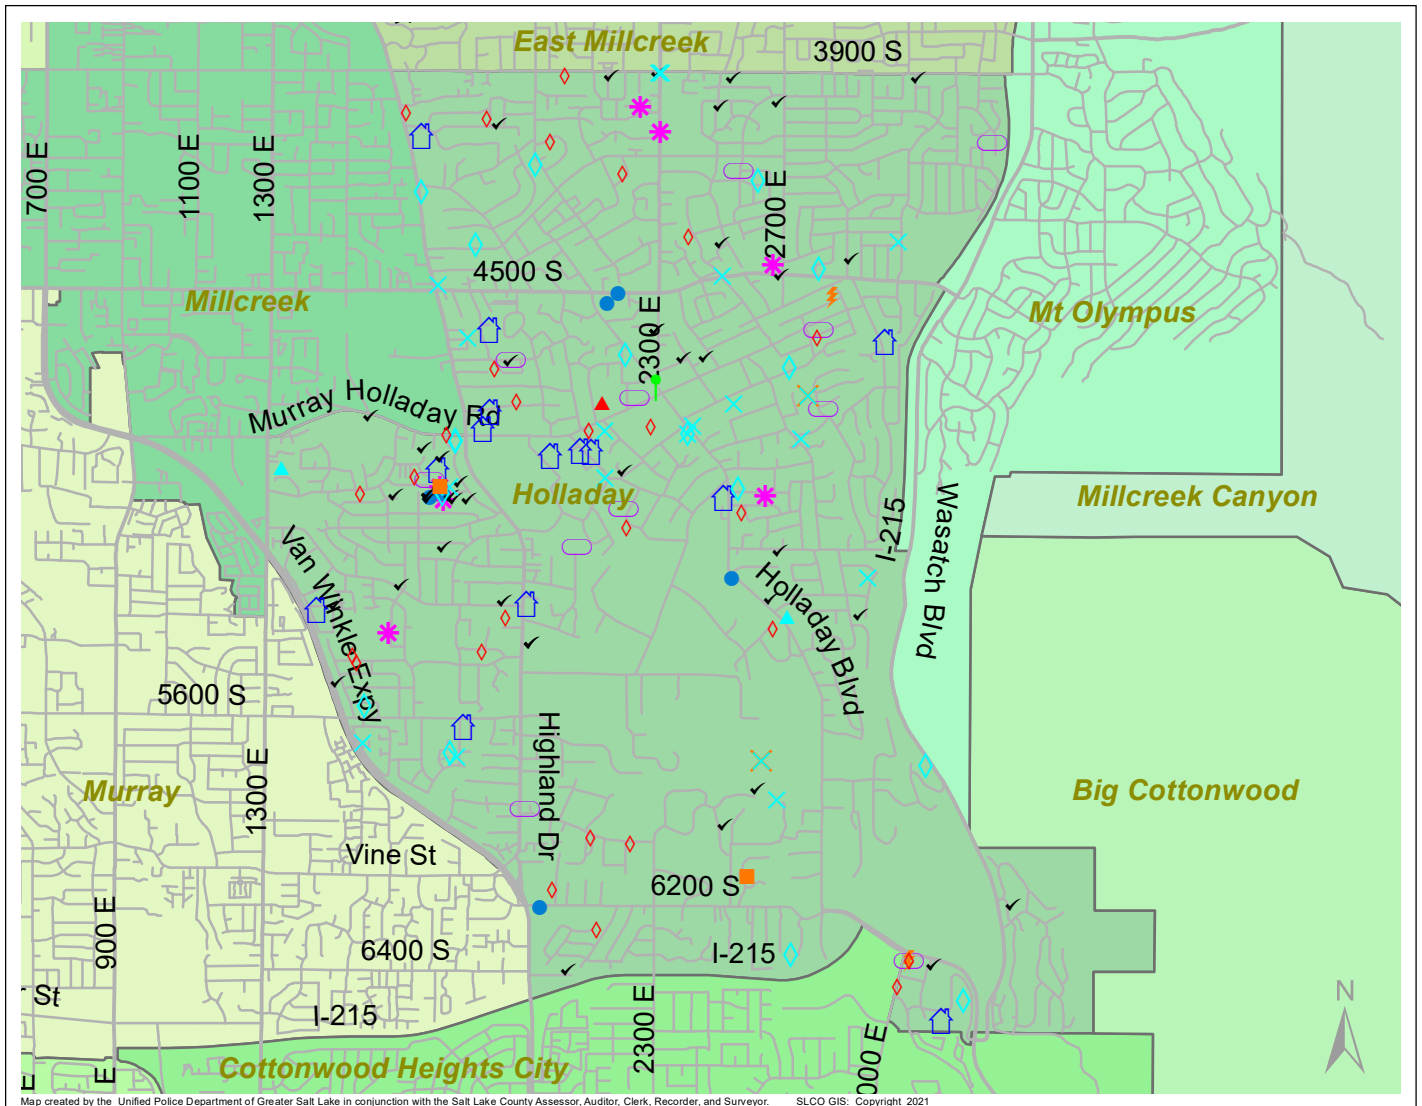

Case Report: Holladay

2021

Jun

UNIFIED POLICE
GREATER SALT LAKE

Total Number of Calls: 1205
Total Number of Cases: 344
Total Number of Offenses: 396

SUMMARY OF GROUP A CRIMES	
Arson: 0	Domestic Violence: 18
Assaults: 8	Drive-By Shootings: 0
--Aggravated: 1	Drug Offenses: 6
--Simple: 7	Gang-related: 4
Auto Thefts: 12	Graffiti: 4
Burglary: 6	Hate Crimes: Unavailable
--Business: 3	Juvenile-related: Unavailable
--Residential: 3	Sex Crimes: 3
Homicide: 0	Suspicious Circumstances: 48
Sexual Assault: 1	Vandalism: 24
Robbery: 1	Weapon Violation: 3
Theft/Larceny: 18	Weapon/Force Involved: 12
Vehicle Burglary: 28	1 (Gun): 2
	2 (Knife): 0
	3 (Force Involved): 6
	5 (Unknown): 0
	6 (Rifle/Shotgun): 1

1. **LEGEND:**
2. Arson
   - Assault-Aggravated or Simple
   - Auto Theft
   - Burglary-Business or Residential
   - Domestic Violence
   - Drive-By Shooting
   - Drug-related Offense
   - Graffiti
   - Homicide
   - Sexual Assault
   - Robbery
   - Sex Offense
   - Suspicious Circumstance
   - Theft/Larceny
   - Vandalism
   - Vehicle Burglary
   - Weapon Violation