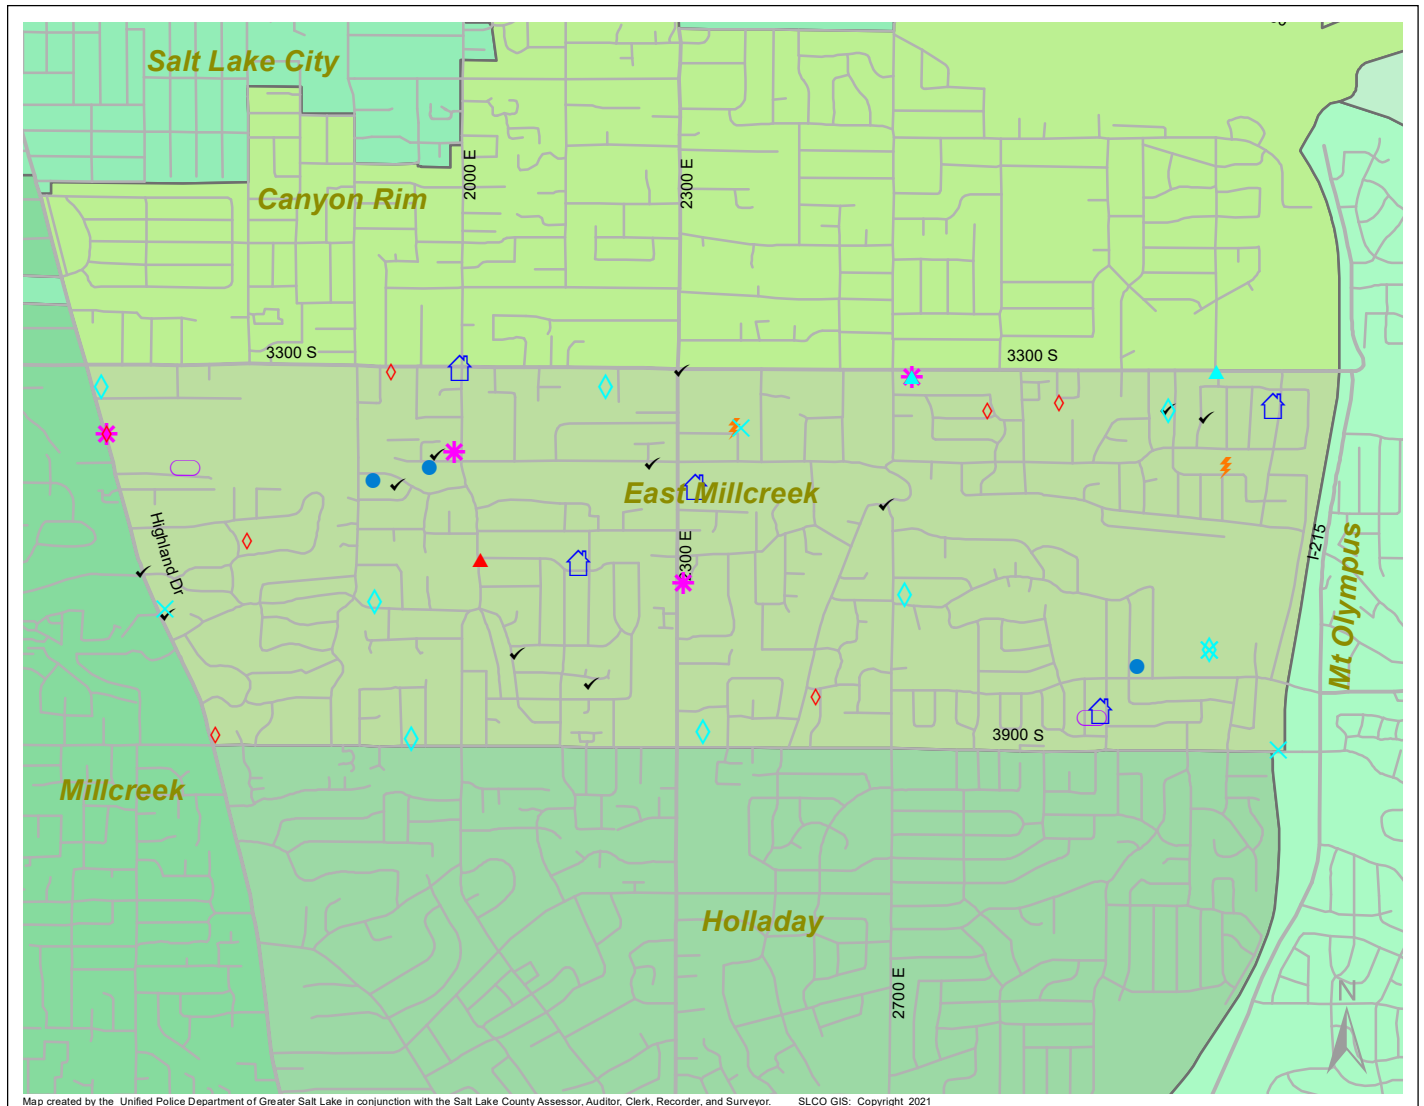

Case Report: East Millcreek

2021

Jun

**UNIFIED
POLICE**
GREATER SALT LAKE

Total Number of Calls: 407
Total Number of Cases: 110
Total Number of Offenses: 120

SUMMARY OF GROUP A CRIMES	
Arson: 0	Domestic Violence: 7
Assaults: 4	Drive-By Shootings: 0
--Aggravated: 0	Drug Offenses: 2
--Simple: 4	Gang-related: 0
Auto Thefts: 2	Graffiti: 0
Burglary: 3	Hate Crimes: Unavailable
--Business: 0	Juvenile-related: Unavailable
--Residential: 3	Sex Crimes: 2
Homicide: 0	Suspicious Circumstances: 12
Sexual Assault: 2	Vandalism: 5
Robbery: 0	Weapon Violation: 0
Theft/Larceny: 8	Weapon/Force Involved: 8
Vehicle Burglary: 7	1 (Gun): 0
	2 (Knife): 0
	3 (Force Involved): 5
	5 (Unknown): 0
	6 (Rifle/Shotgun): 0

1. **LEGEND:**
2. Arson
   - Assault-Aggravated or Simple
   - Auto Theft
   - Burglary-Business or Residential
   - Domestic Violence
   - Drive-By Shooting
   - Drug-related Offense
   - Graffiti
   - Homicide
   - Sexual Assault
   - Robbery
   - Sex Offense
   - Suspicious Circumstance
   - Theft/Larceny
   - Vandalism
   - Vehicle Burglary
   - Weapon Violation

7/20/2021