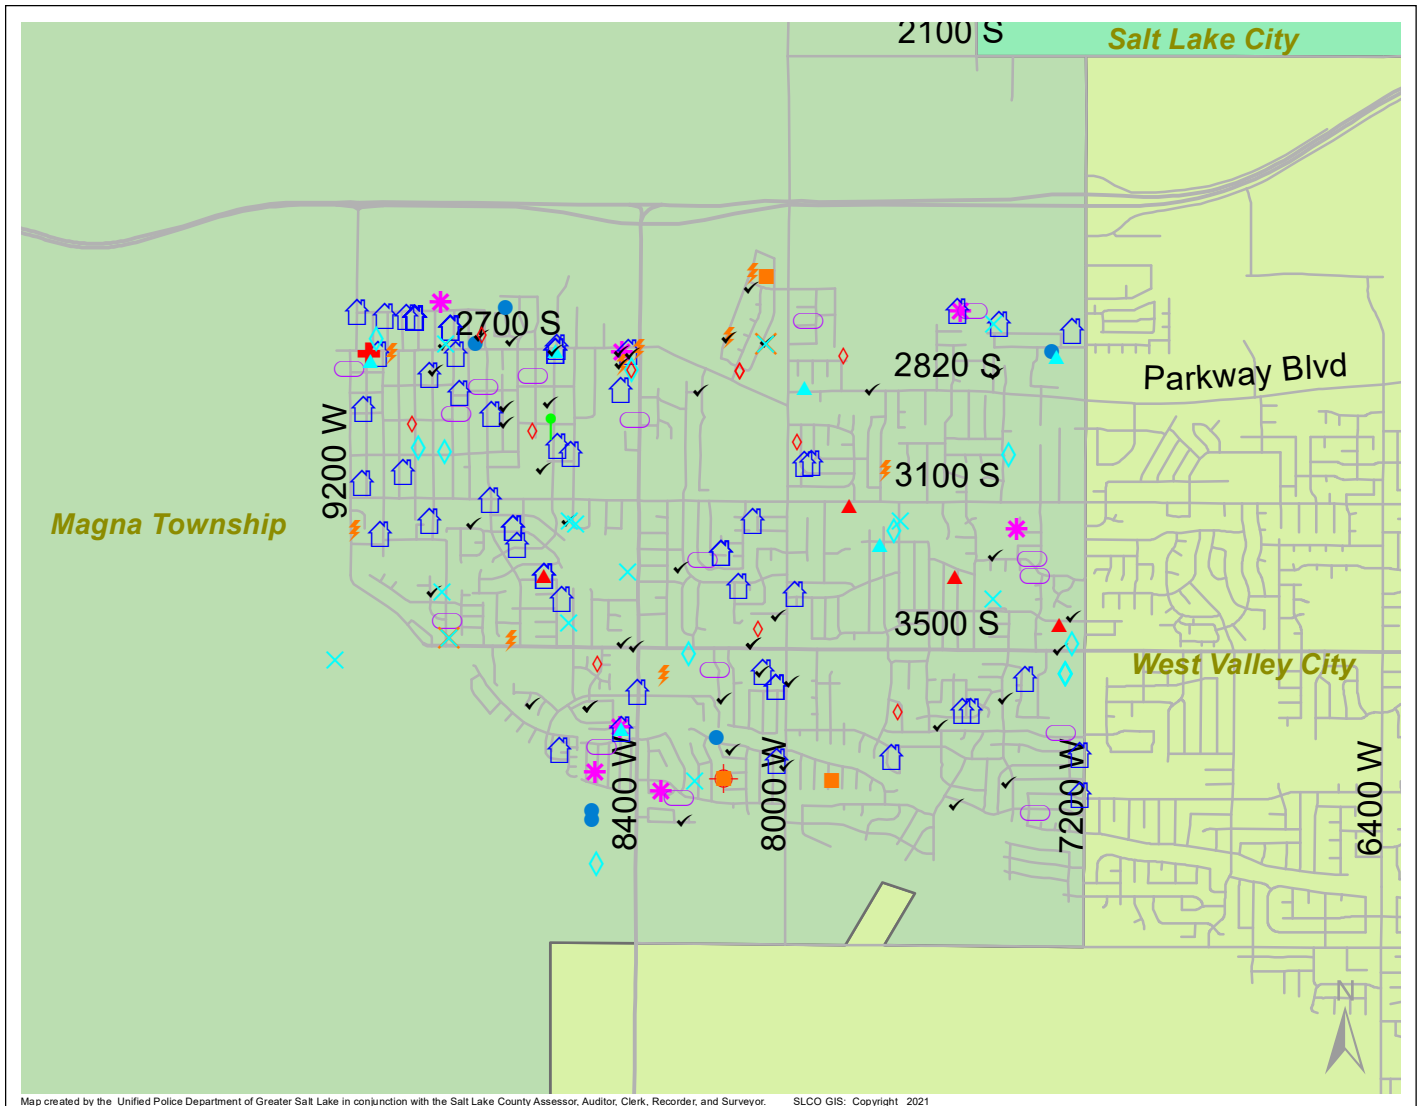

Case Report: Magna Township

2021

Jul

Total Number of Calls: 1810
Total Number of Cases: 546
Total Number of Offenses: 626

SUMMARY OF GROUP A CRIMES	
Arson: 0	Domestic Violence: 66
Assaults: 8	Drive-By Shootings: 1
--Aggravated: 0	Drug Offenses: 14
--Simple: 8	Gang-related: 5
Auto Thefts: 20	Graffiti: 4
Burglary: 6	Hate Crimes: Unavailable
--Business: 3	Juvenile-related: Unavailable
--Residential: 3	Sex Crimes: 6
Homicide: 1	Suspicious Circumstances: 45
Sexual Assault: 4	Vandalism: 16
Robbery: 1	Weapon Violation: 5
Theft/Larceny: 12	Weapon/Force Involved: 28
Vehicle Burglary: 11	1 (Gun): 4
	2 (Knife): 0
	3 (Force Involved): 12
	5 (Unknown): 0
	6 (Rifle/Shotgun): 0

1. **LEGEND:**
2. Arson
   - Assault-Aggravated or Simple
   - Auto Theft
   - Burglary-Business or Residential
   - Domestic Violence
   - Drive-By Shooting
   - Drug-related Offense
   - Graffiti
   - Homicide
   - Sexual Assault
   - Robbery
   - Sex Offense
   - Suspicious Circumstance
   - Theft/Larceny
   - Vandalism
   - Vehicle Burglary
   - Weapon Violation