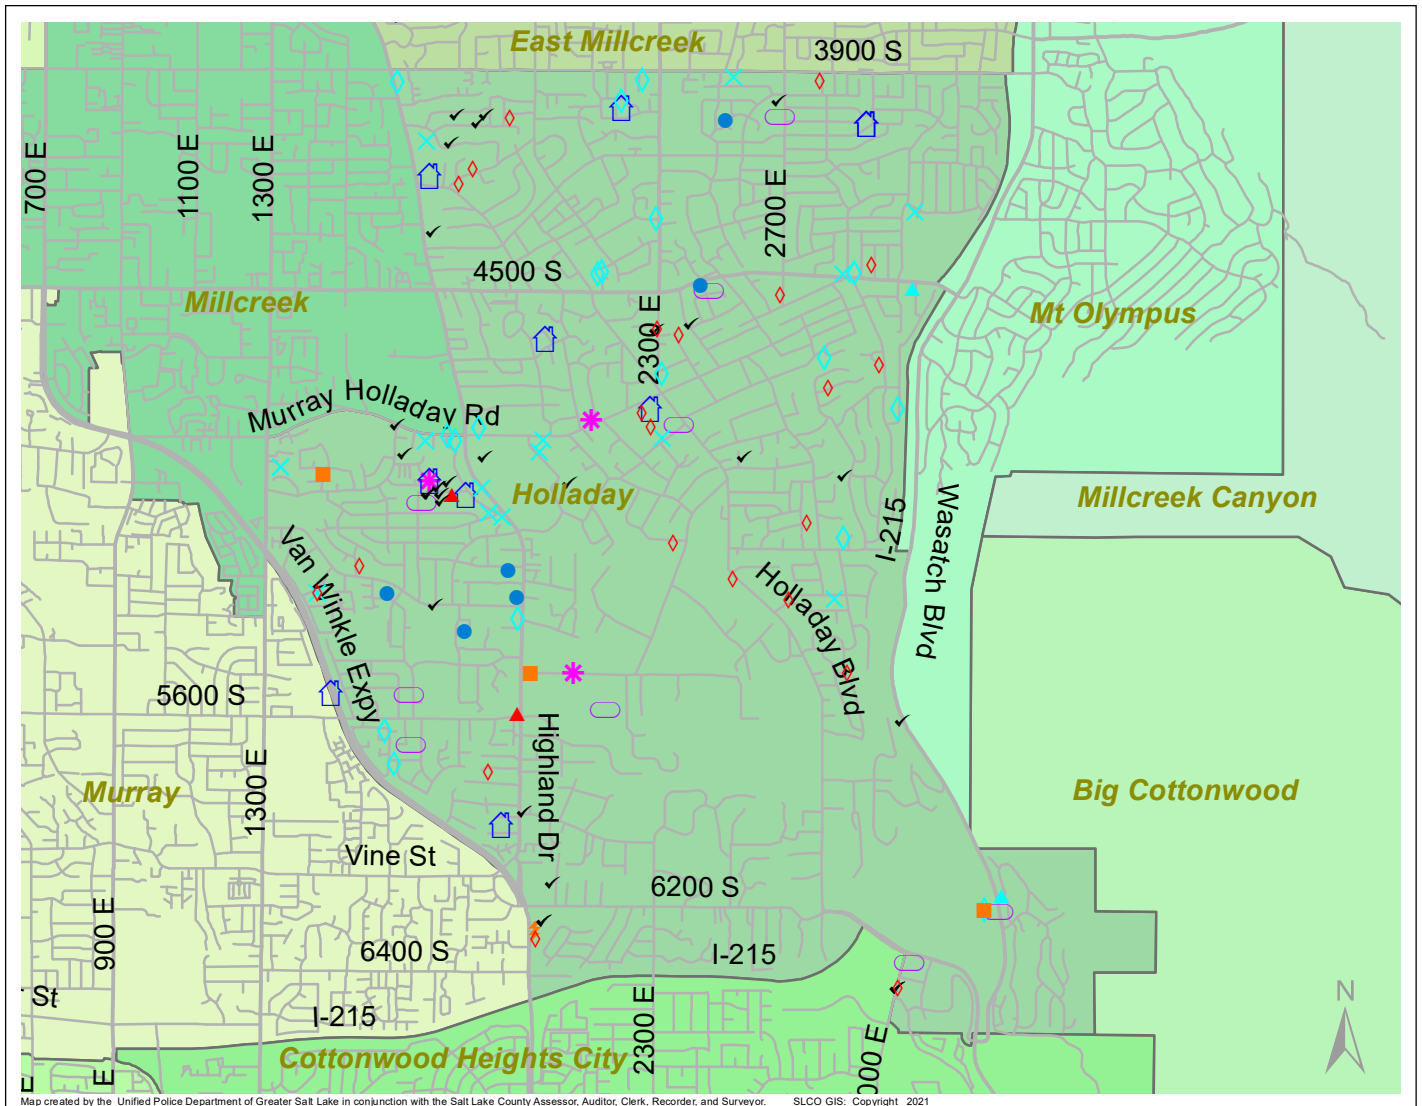

Case Report: Holladay

2021

Jul

UNIFIED POLICE
GREATER SALT LAKE

Total Number of Calls: 1273
Total Number of Cases: 316
Total Number of Offenses: 355

SUMMARY OF GROUP A CRIMES	
Arson: 0	Domestic Violence: 17
Assaults: 4	Drive-By Shootings: 0
--Aggravated: 0	Drug Offenses: 2
--Simple: 4	Gang-related: 3
Auto Thefts: 10	Graffiti: 3
Burglary: 6	Hate Crimes: Unavailable
--Business: 1	Juvenile-related: Unavailable
--Residential: 5	Sex Crimes: 2
Homicide: 0	Suspicious Circumstances: 30
Sexual Assault: 2	Vandalism: 18
Robbery: 0	Weapon Violation: 4
Theft/Larceny: 18	Weapon/Force Involved: 13
Vehicle Burglary: 22	1 (Gun): 0
	2 (Knife): 1
	3 (Force Involved): 5
	5 (Unknown): 0
	6 (Rifle/Shotgun): 0

1. **LEGEND:**
2. Arson
   - Assault-Aggravated or Simple
   - Auto Theft
   - Burglary-Business or Residential
   - Domestic Violence
   - Drive-By Shooting
   - Drug-related Offense
   - Graffiti
   - Homicide
   - Sexual Assault
   - Robbery
   - Sex Offense
   - Suspicious Circumstance
   - Theft/Larceny
   - Vandalism
   - Vehicle Burglary
   - Weapon Violation