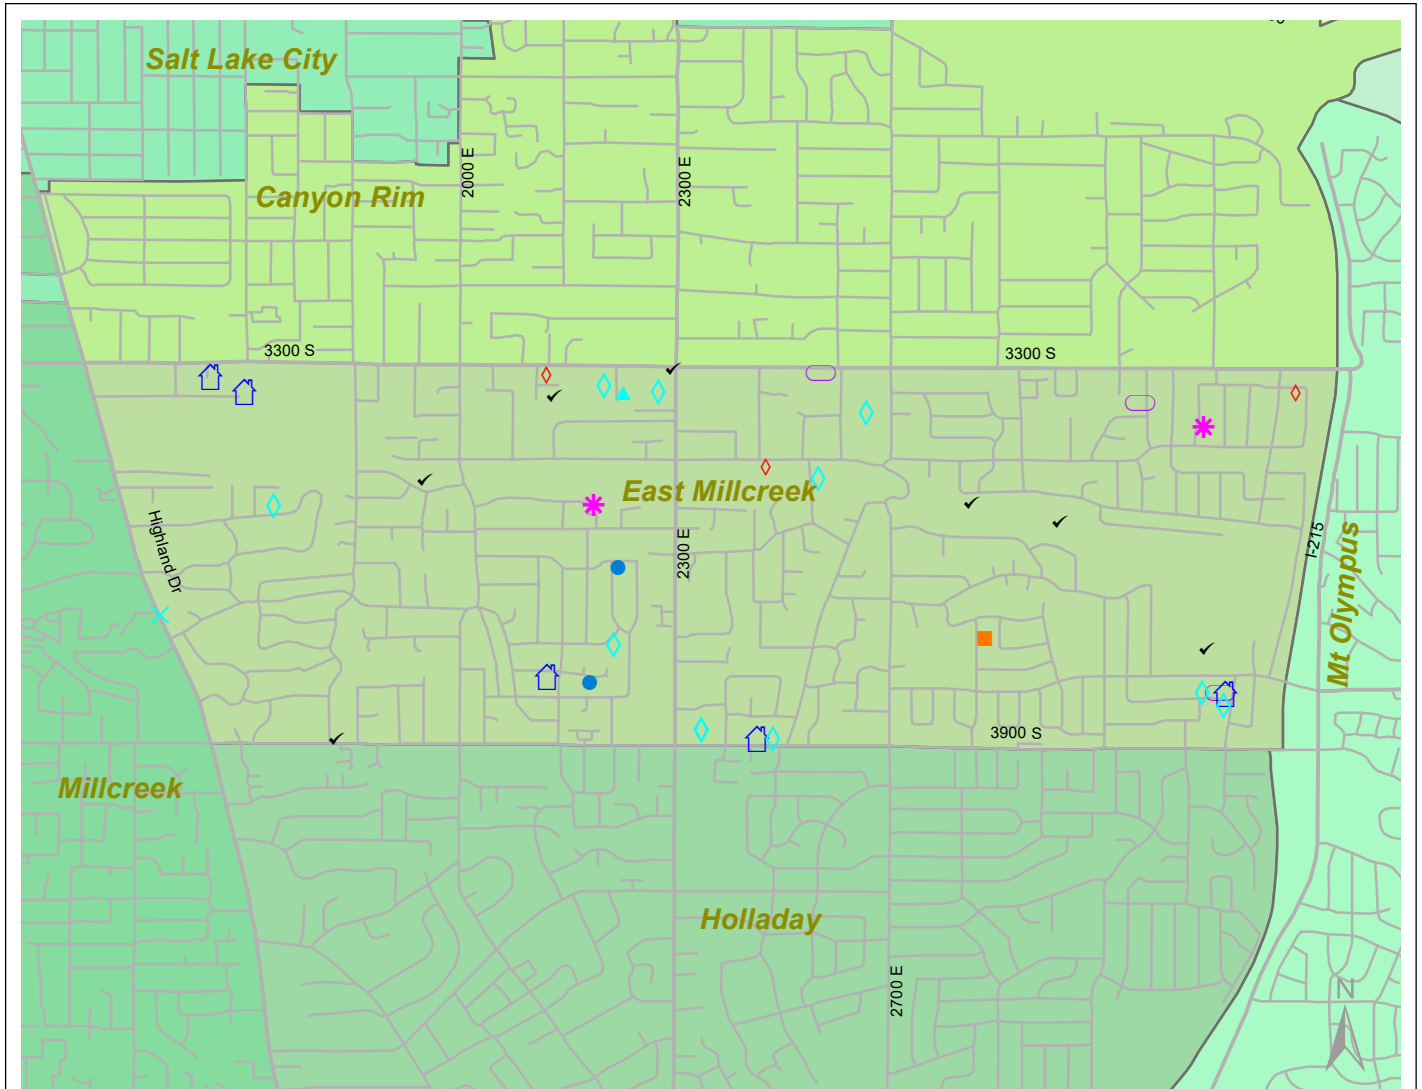

Case Report: East Millcreek

2021

Jul

**UNIFIED
POLICE**
GREATER SALT LAKE

Total Number of Calls: 400
Total Number of Cases: 99
Total Number of Offenses: 109

SUMMARY OF GROUP A CRIMES	
Arson: 0	Domestic Violence: 5
Assaults: 2	Drive-By Shootings: 0
--Aggravated: 0	Drug Offenses: 0
--Simple: 2	Gang-related: 0
Auto Thefts: 3	Graffiti: 1
Burglary: 2	Hate Crimes: Unavailable
--Business: 1	Juvenile-related: Unavailable
--Residential: 1	Sex Crimes: 1
Homicide: 0	Suspicious Circumstances: 7
Sexual Assault: 0	Vandalism: 2
Robbery: 0	Weapon Violation: 1
Theft/Larceny: 11	Weapon/Force Involved: 4
Vehicle Burglary: 3	1 (Gun): 0
	2 (Knife): 0
	3 (Force Involved): 3
	5 (Unknown): 0
	6 (Rifle/Shotgun): 0

1. **LEGEND:**
2. Arson
   - Assault-Aggravated or Simple
   - Auto Theft
   - Burglary-Business or Residential
   - Domestic Violence
   - Drive-By Shooting
   - Drug-related Offense
   - Graffiti
   - Homicide
   - Sexual Assault
   - Robbery
   - Sex Offense
   - Suspicious Circumstance
   - Theft/Larceny
   - Vandalism
   - Vehicle Burglary
   - Weapon Violation