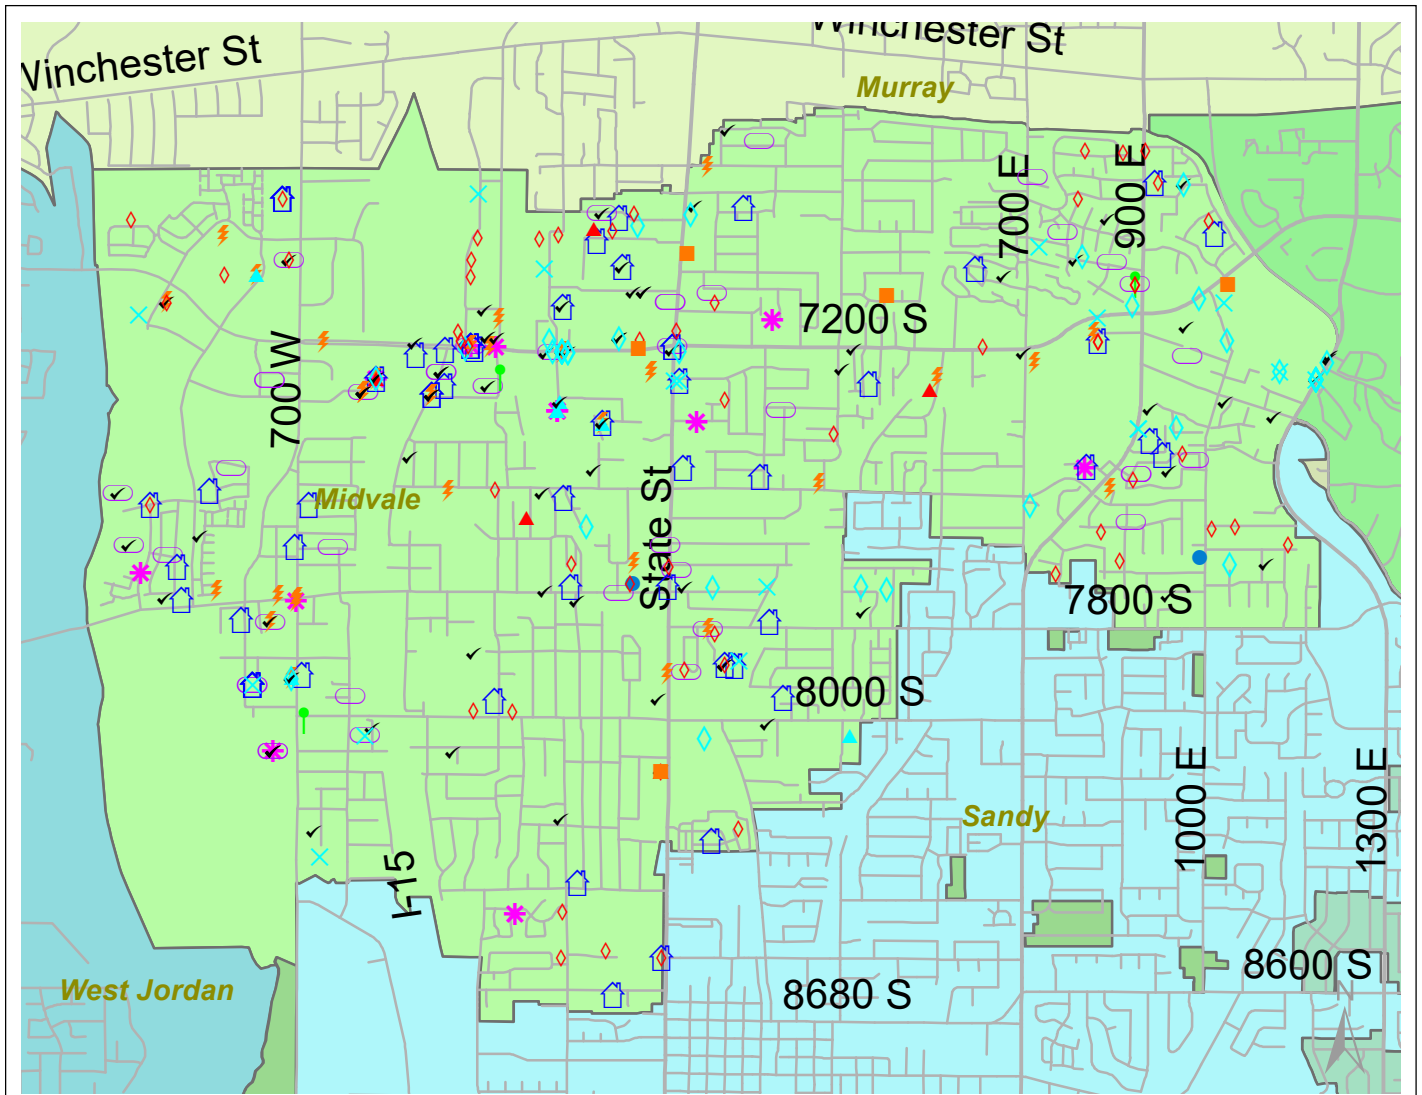

Case Report: Midvale

2021

Jan

Total Number of Calls: 2360
Total Number of Cases: 845
Total Number of Offenses: 1050

SUMMARY OF GROUP A CRIMES	
Arson: 0	Domestic Violence: 67
Assaults: 13	Drive-By Shootings: 0
--Aggravated: 2	Drug Offenses: 48
--Simple: 11	Gang-related: 9
Auto Thefts: 47	Graffiti: 3
Burglary: 3	Hate Crimes: Unavailable
--Business: 2	Juvenile-related: Unavailable
--Residential: 1	Sex Crimes: 7
Homicide: 0	Suspicious Circumstances: 81
Sexual Assault: 5	Vandalism: 25
Robbery: 3	Weapon Violation: 8
Theft/Larceny: 39	Weapon/Force Involved: 40
Vehicle Burglary: 57	1 (Gun): 8
	2 (Knife): 1
	3 (Force Involved): 13
	5 (Unknown): 0
	6 (Rifle/Shotgun): 1

1. **LEGEND:**
2. Arson
   - Assault-Aggravated or Simple
   - Auto Theft
   - Burglary-Business or Residential
   - Domestic Violence
   - Drive-By Shooting
   - Drug-related Offense
   - Graffiti
   - Homicide
   - Sexual Assault
   - Robbery
   - Sex Offense
   - Suspicious Circumstance
   - Theft/Larceny
   - Vandalism
   - Vehicle Burglary
   - Weapon Violation