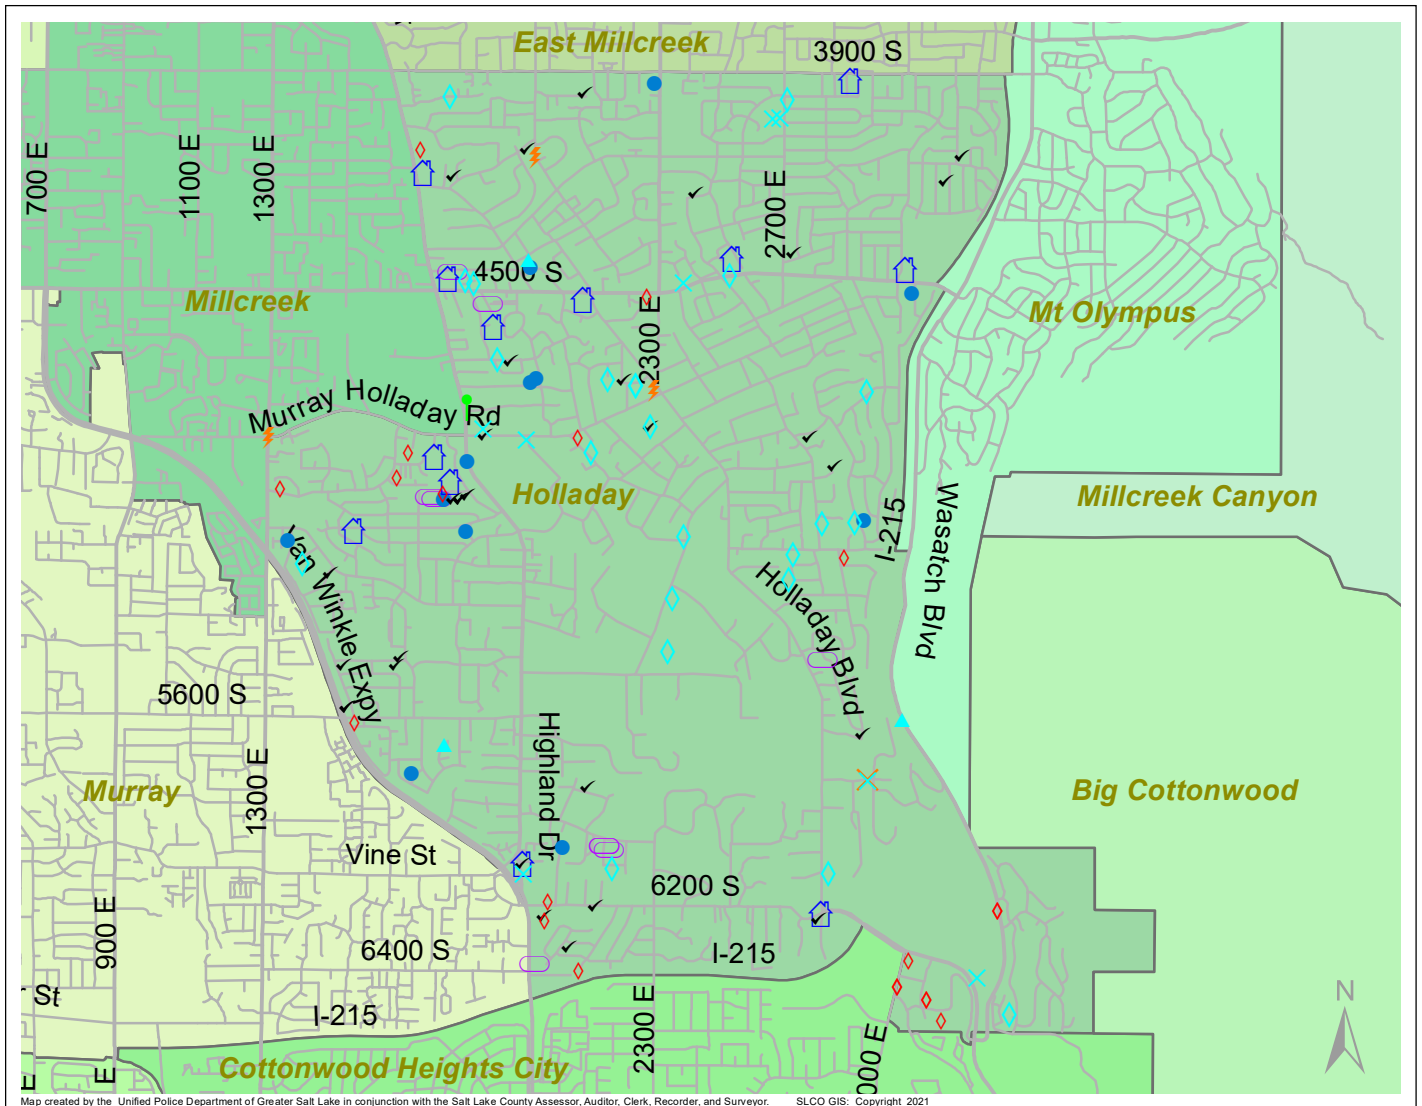

Case Report: Holladay

2021

Feb

UNIFIED POLICE
GREATER SALT LAKE

Total Number of Calls: 891
Total Number of Cases: 262
Total Number of Offenses: 303

SUMMARY OF GROUP A CRIMES	
Arson: 0	Domestic Violence: 14
Assaults: 1	Drive-By Shootings: 0
--Aggravated: 0	Drug Offenses: 6
--Simple: 1	Gang-related: 4
Auto Thefts: 9	Graffiti: 2
Burglary: 12	Hate Crimes: Unavailable
--Business: 3	Juvenile-related: Unavailable
--Residential: 9	Sex Crimes: 3
Homicide: 0	Suspicious Circumstances: 31
Sexual Assault: 0	Vandalism: 13
Robbery: 1	Weapon Violation: 0
Theft/Larceny: 23	Weapon/Force Involved: 5
Vehicle Burglary: 22	1 (Gun): 0
	2 (Knife): 1
	3 (Force Involved): 2
	5 (Unknown): 0
	6 (Rifle/Shotgun): 0

1. **LEGEND:**
2. Arson
   - Assault-Aggravated or Simple
   - Auto Theft
   - Burglary-Business or Residential
   - Domestic Violence
   - Drive-By Shooting
   - Drug-related Offense
   - Graffiti
   - Homicide
   - Sexual Assault
   - Robbery
   - Sex Offense
   - Suspicious Circumstance
   - Theft/Larceny
   - Vandalism
   - Vehicle Burglary
   - Weapon Violation