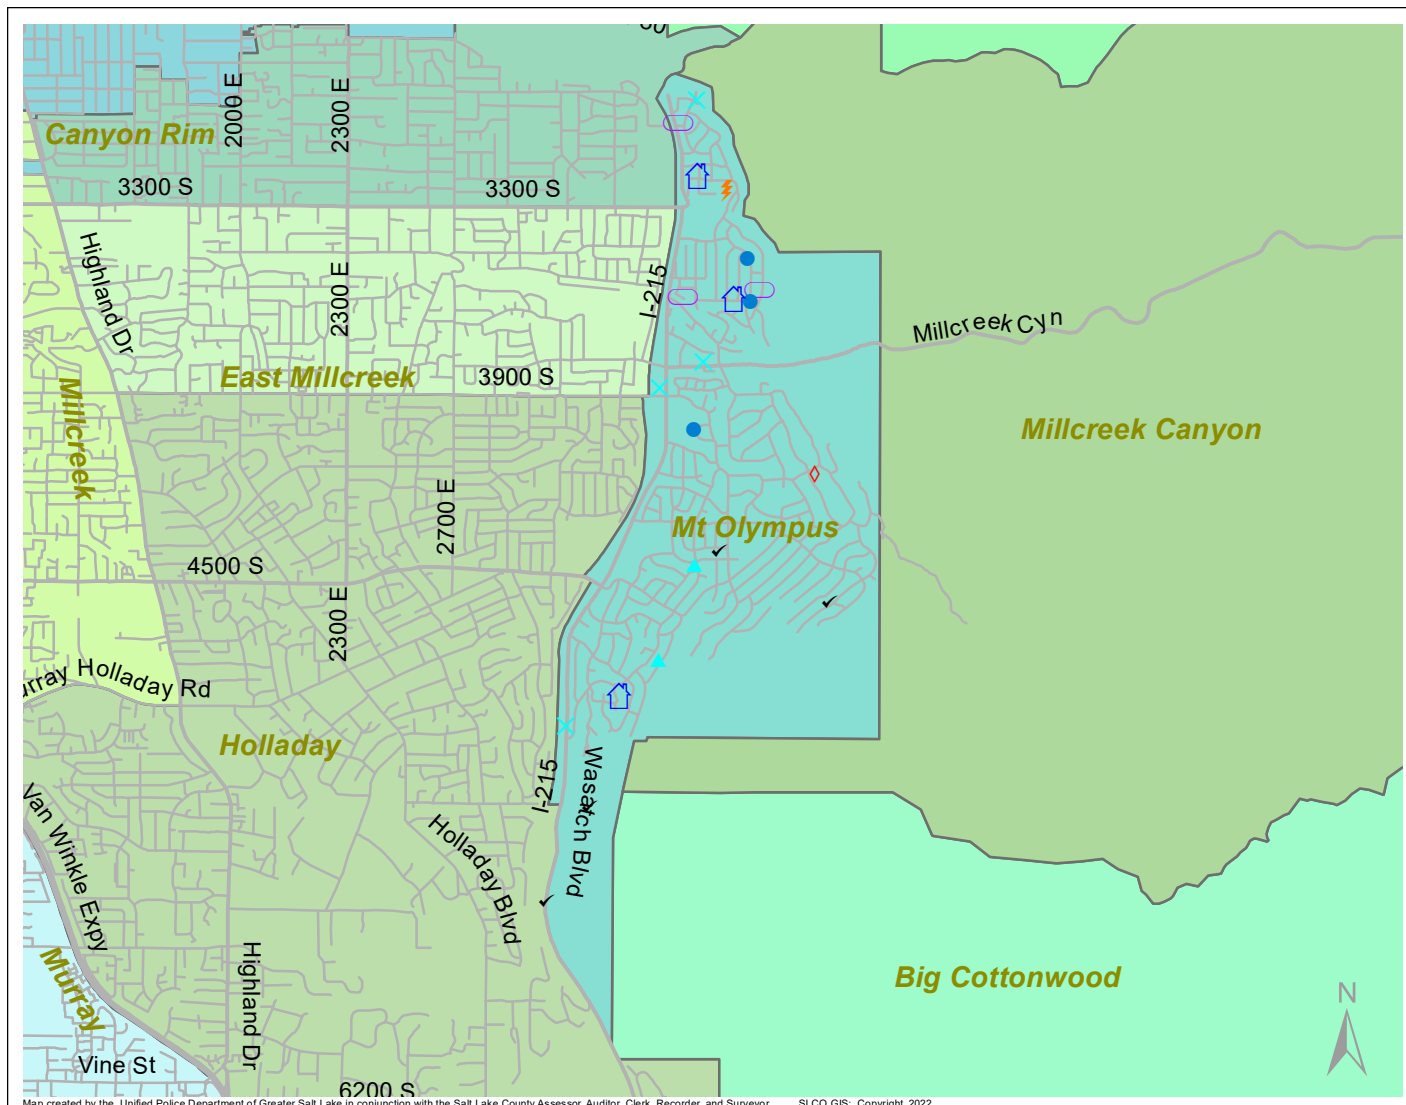

Case Report: Mt Olympus

2021

Dec

**UNIFIED
POLICE**
GREATER SALT LAKE

Total Number of Calls: 242
Total Number of Cases: 72
Total Number of Offenses: 79

SUMMARY OF GROUP A CRIMES	
Arson: 1	Domestic Violence: 3
Assaults: 0	Drive-By Shootings: 0
--Aggravated: 0	Drug Offenses: 1
--Simple: 0	Gang-related: 1
Auto Thefts: 3	Graffiti: 0
Burglary: 3	Hate Crimes: Unavailable
--Business: 0	Juvenile-related: Unavailable
--Residential: 3	Sex Crimes: 2
Homicide: 0	Suspicious Circumstances: 4
Sexual Assault: 0	Vandalism: 4
Robbery: 0	Weapon Violation: 0
Theft/Larceny: 0	Weapon/Force Involved: 1
Vehicle Burglary: 2	1 (Gun): 0
	2 (Knife): 0
	3 (Force Involved): 1
	5 (Unknown): 0
	6 (Rifle/Shotgun): 0

1. **LEGEND:**
2. Arson
   - Assault-Aggravated or Simple
   - Auto Theft
   - Burglary-Business or Residential
   - Domestic Violence
   - Drive-By Shooting
   - Drug-related Offense
   - Graffiti
   - Homicide
   - Sexual Assault
   - Robbery
   - Sex Offense
   - Suspicious Circumstance
   - Theft/Larceny
   - Vandalism
   - Vehicle Burglary
   - Weapon Violation