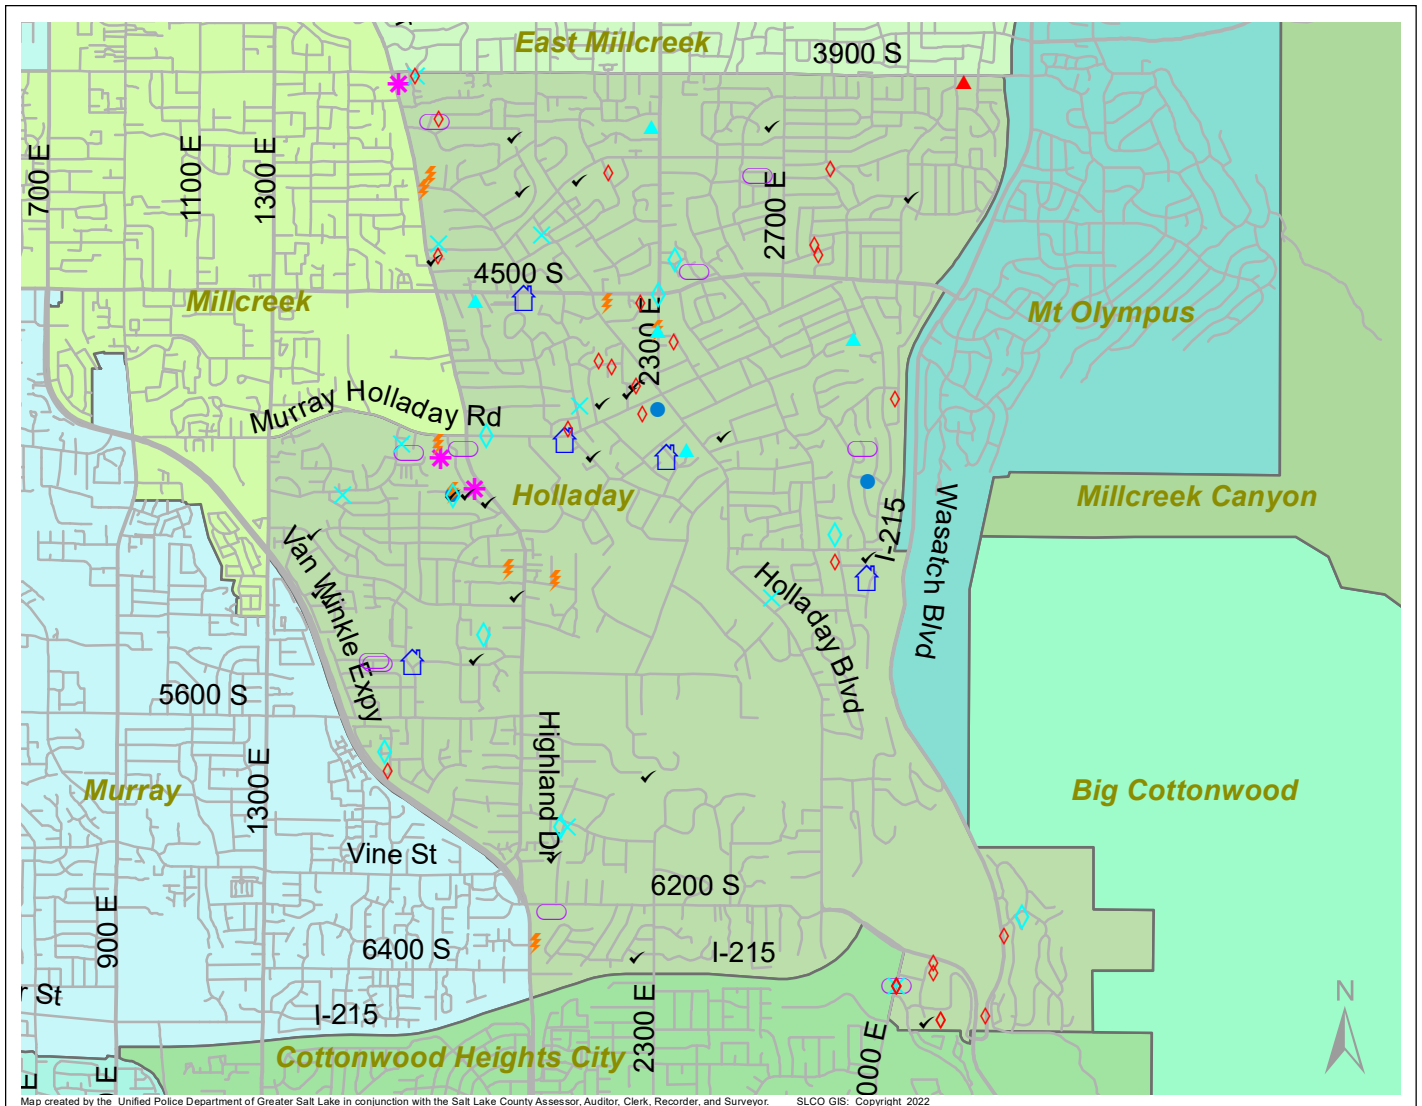

Case Report: Holladay

2021

Dec

UNIFIED POLICE
GREATER SALT LAKE

Total Number of Calls: 944
Total Number of Cases: 287
Total Number of Offenses: 350

SUMMARY OF GROUP A CRIMES	
Arson: 0	Domestic Violence: 9
Assaults: 5	Drive-By Shootings: 0
--Aggravated: 0	Drug Offenses: 16
--Simple: 5	Gang-related: 2
Auto Thefts: 12	Graffiti: 1
Burglary: 3	Hate Crimes: Unavailable
--Business: 2	Juvenile-related: Unavailable
--Residential: 1	Sex Crimes: 5
Homicide: 0	Suspicious Circumstances: 25
Sexual Assault: 1	Vandalism: 12
Robbery: 0	Weapon Violation: 0
Theft/Larceny: 9	Weapon/Force Involved: 11
Vehicle Burglary: 27	1 (Gun): 0
	2 (Knife): 0
	3 (Force Involved): 5
	5 (Unknown): 1
	6 (Rifle/Shotgun): 0

1. **LEGEND:**
2. Arson
   - Assault-Aggravated or Simple
   - Auto Theft
   - Burglary-Business or Residential
   - Domestic Violence
   - Drive-By Shooting
   - Drug-related Offense
   - Graffiti
   - Homicide
   - Sexual Assault
   - Robbery
   - Sex Offense
   - Suspicious Circumstance
   - Theft/Larceny
   - Vandalism
   - Vehicle Burglary
   - Weapon Violation