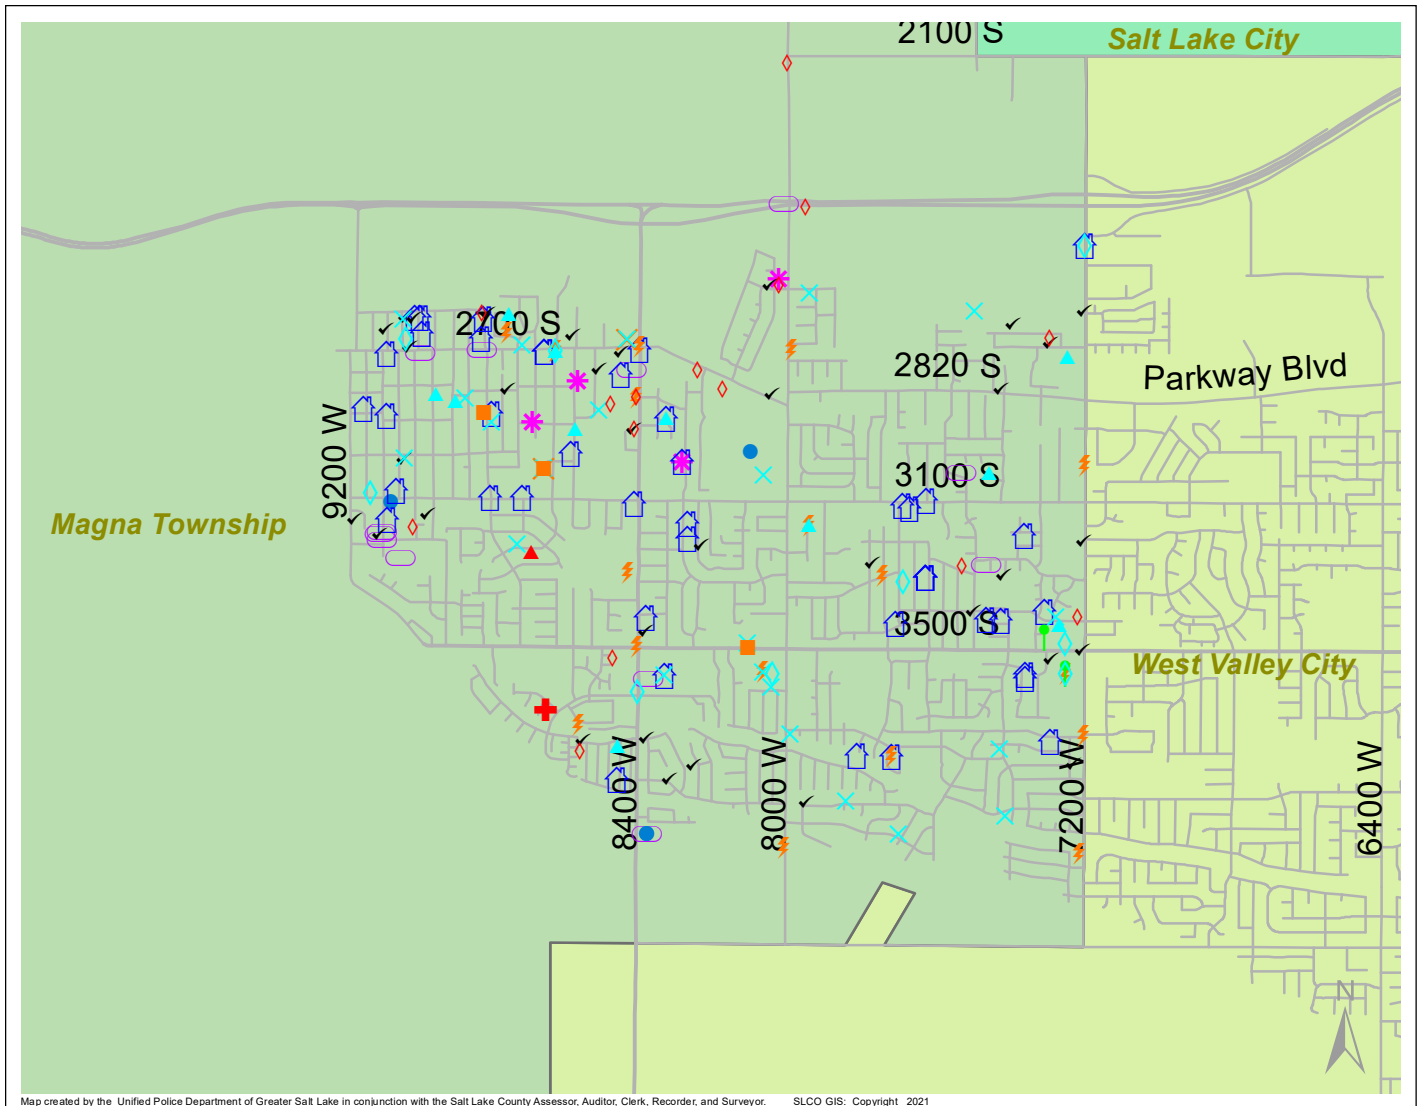

Case Report: Magna Township

2021

Aug

UNIFIED POLICE
GREATER SALT LAKE

Total Number of Calls: 1771
Total Number of Cases: 531
Total Number of Offenses: 619

SUMMARY OF GROUP A CRIMES	
Arson: 0	Domestic Violence: 48
Assaults: 5	Drive-By Shootings: 0
--Aggravated: 0	Drug Offenses: 32
--Simple: 5	Gang-related: 6
Auto Thefts: 13	Graffiti: 4
Burglary: 4	Hate Crimes: Unavailable
--Business: 2	Juvenile-related: Unavailable
--Residential: 2	Sex Crimes: 12
Homicide: 1	Suspicious Circumstances: 37
Sexual Assault: 2	Vandalism: 25
Robbery: 2	Weapon Violation: 4
Theft/Larceny: 13	Weapon/Force Involved: 25
Vehicle Burglary: 17	1 (Gun): 2
	2 (Knife): 2
	3 (Force Involved): 13
	5 (Unknown): 0
	6 (Rifle/Shotgun): 0

1. **LEGEND:**
2. Arson
   - Assault-Aggravated or Simple
   - Auto Theft
   - Burglary-Business or Residential
   - Domestic Violence
   - Drive-By Shooting
   - Drug-related Offense
   - Graffiti
   - Homicide
   - Sexual Assault
   - Robbery
   - Sex Offense
   - Suspicious Circumstance
   - Theft/Larceny
   - Vandalism
   - Vehicle Burglary
   - Weapon Violation