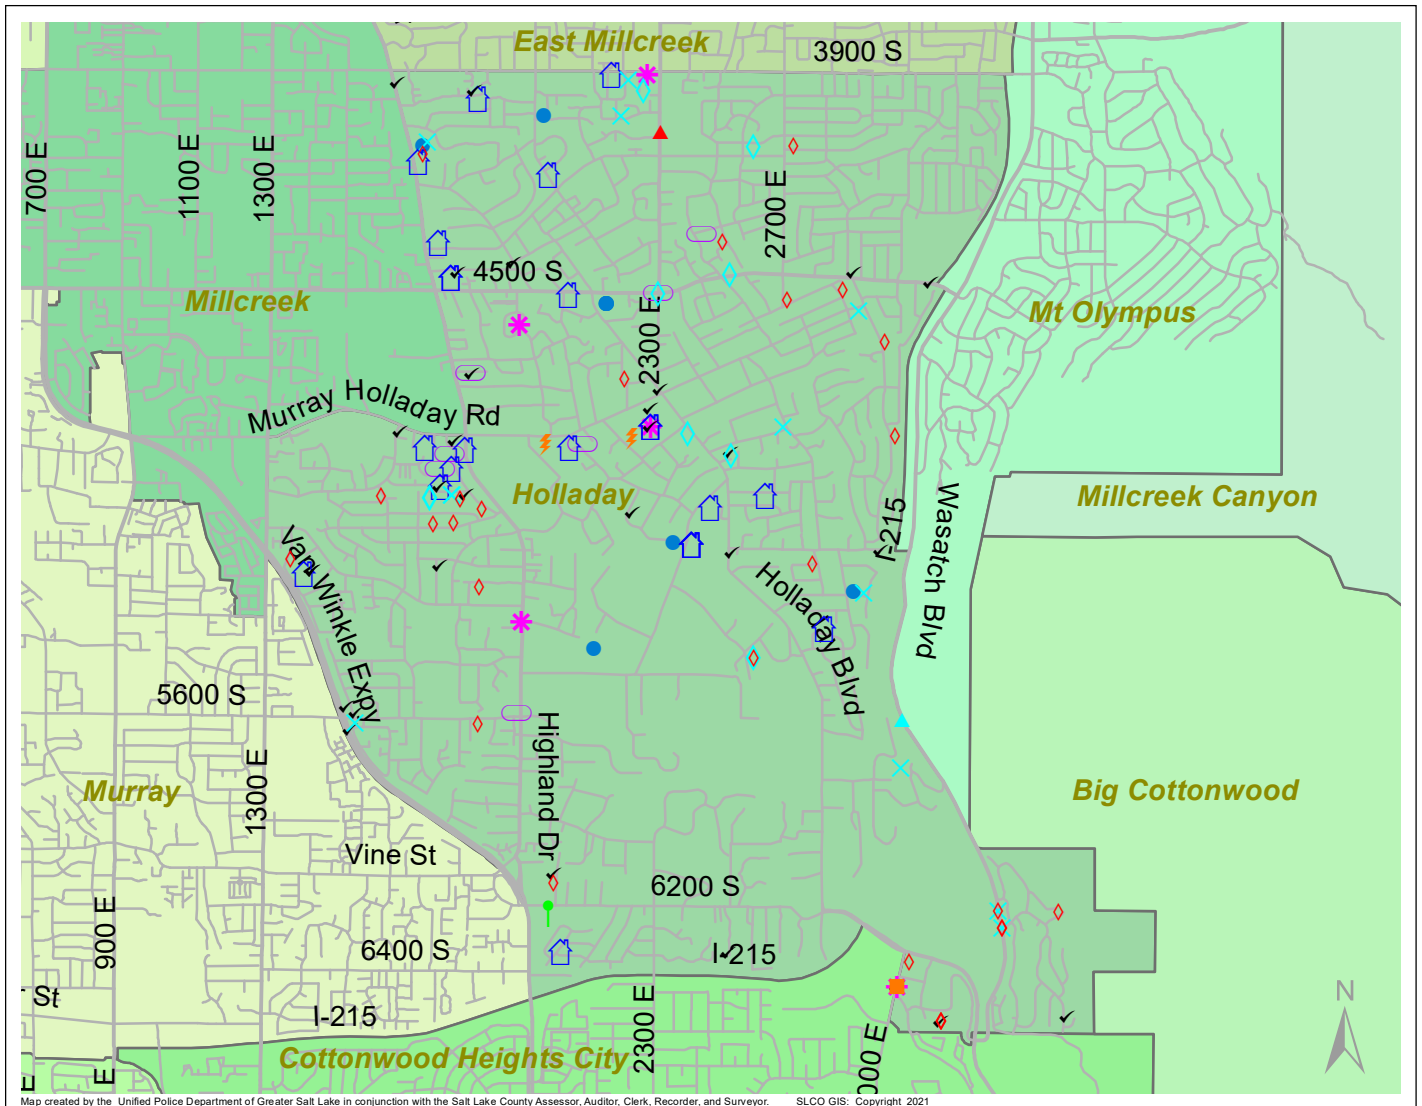

Case Report: Holladay

2021

Apr

UNIFIED POLICE
GREATER SALT LAKE

Total Number of Calls: 1109
Total Number of Cases: 302
Total Number of Offenses: 361

SUMMARY OF GROUP A CRIMES	
Arson: 0	Domestic Violence: 30
Assaults: 5	Drive-By Shootings: 0
--Aggravated: 1	Drug Offenses: 7
--Simple: 4	Gang-related: 1
Auto Thefts: 8	Graffiti: 1
Burglary: 9	Hate Crimes: Unavailable
--Business: 4	Juvenile-related: Unavailable
--Residential: 5	Sex Crimes: 1
Homicide: 0	Suspicious Circumstances: 31
Sexual Assault: 1	Vandalism: 17
Robbery: 1	Weapon Violation: 1
Theft/Larceny: 9	Weapon/Force Involved: 12
Vehicle Burglary: 28	1 (Gun): 2
	2 (Knife): 0
	3 (Force Involved): 4
	5 (Unknown): 1
	6 (Rifle/Shotgun): 0

1. **LEGEND:**
2. Arson
   - Assault-Aggravated or Simple
   - Auto Theft
   - Burglary-Business or Residential
   - Domestic Violence
   - Drive-By Shooting
   - Drug-related Offense
   - Graffiti
   - Homicide
   - Sexual Assault
   - Robbery
   - Sex Offense
   - Suspicious Circumstance
   - Theft/Larceny
   - Vandalism
   - Vehicle Burglary
   - Weapon Violation