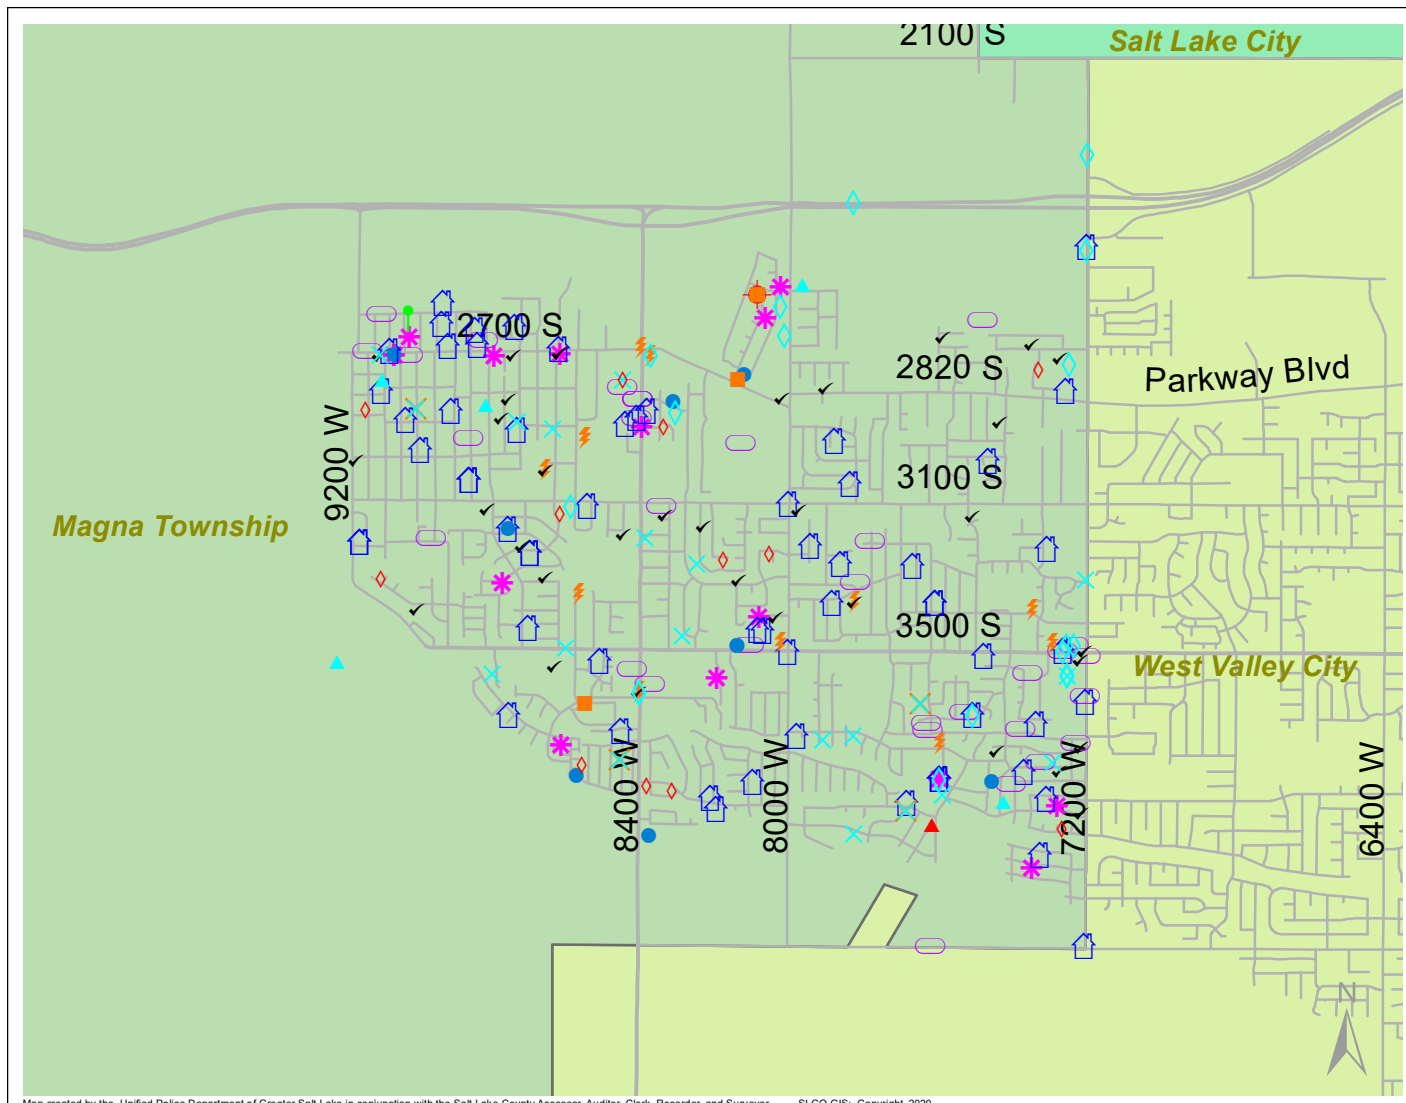

Case Report: Magna Township

2020

Sep

Total Number of Calls: 1474
Total Number of Cases: 535
Total Number of Offenses: 613

SUMMARY OF GROUP A CRIMES	
Arson: 0	Domestic Violence: 69
Assaults: 17	Drive-By Shootings: 1
--Aggravated: 1	Drug Offenses: 21
--Simple: 16	Gang-related: 7
Auto Thefts: 33	Graffiti: 7
Burglary: 10	Hate Crimes: Unavailable
--Business: 6	Juvenile-related: Unavailable
--Residential: 4	Sex Crimes: 5
Homicide: 0	Suspicious Circumstances: 39
Sexual Assault: 1	Vandalism: 25
Robbery: 1	Weapon Violation: 3
Theft/Larceny: 20	Weapon/Force Involved: 26
Vehicle Burglary: 16	1 (Gun): 1
	2 (Knife): 3
	3 (Force Involved): 11
	5 (Unknown): 0
	6 (Rifle/Shotgun): 0

1. **LEGEND:**
2. Arson
   - Assault-Aggravated or Simple
   - Auto Theft
   - Burglary-Business or Residential
   - Domestic Violence
   - Drive-By Shooting
   - Drug-related Offense
   - Graffiti
   - Homicide
   - Sexual Assault
   - Robbery
   - Sex Offense
   - Suspicious Circumstance
   - Theft/Larceny
   - Vandalism
   - Vehicle Burglary
   - Weapon Violation