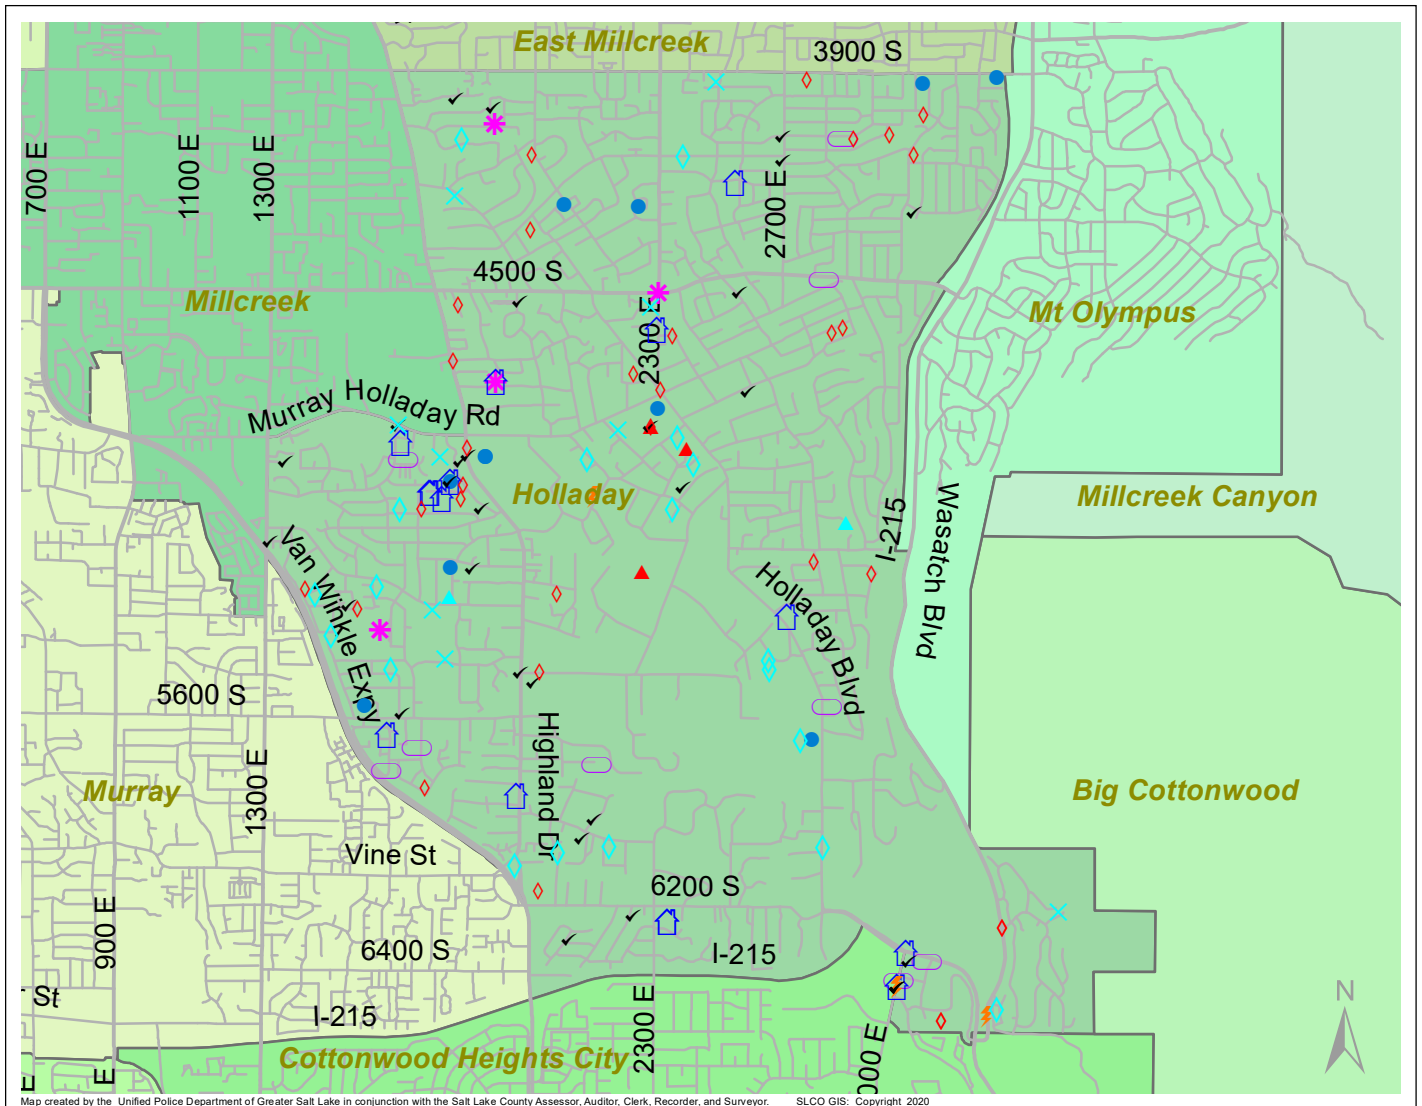

Case Report: Holladay

2020

Sep

**UNIFIED
POLICE**
GREATER SALT LAKE

Total Number of Calls: 1160
Total Number of Cases: 308
Total Number of Offenses: 328

SUMMARY OF GROUP A CRIMES	
Arson: 0	Domestic Violence: 15
Assaults: 4	Drive-By Shootings: 0
--Aggravated: 1	Drug Offenses: 6
--Simple: 3	Gang-related: 5
Auto Thefts: 9	Graffiti: 0
Burglary: 11	Hate Crimes: Unavailable
--Business: 4	Juvenile-related: Unavailable
--Residential: 6	Sex Crimes: 3
Homicide: 0	Suspicious Circumstances: 30
Sexual Assault: 3	Vandalism: 14
Robbery: 0	Weapon Violation: 0
Theft/Larceny: 19	Weapon/Force Involved: 10
Vehicle Burglary: 31	1 (Gun): 0
	2 (Knife): 0
	3 (Force Involved): 4
	5 (Unknown): 0
	6 (Rifle/Shotgun): 0

1. **LEGEND:**
2. Arson
   - Assault-Aggravated or Simple
   - Auto Theft
   - Burglary-Business or Residential
   - Domestic Violence
   - Drive-By Shooting
   - Drug-related Offense
   - Graffiti
   - Homicide
   - Sexual Assault
   - Robbery
   - Sex Offense
   - Suspicious Circumstance
   - Theft/Larceny
   - Vandalism
   - Vehicle Burglary
   - Weapon Violation