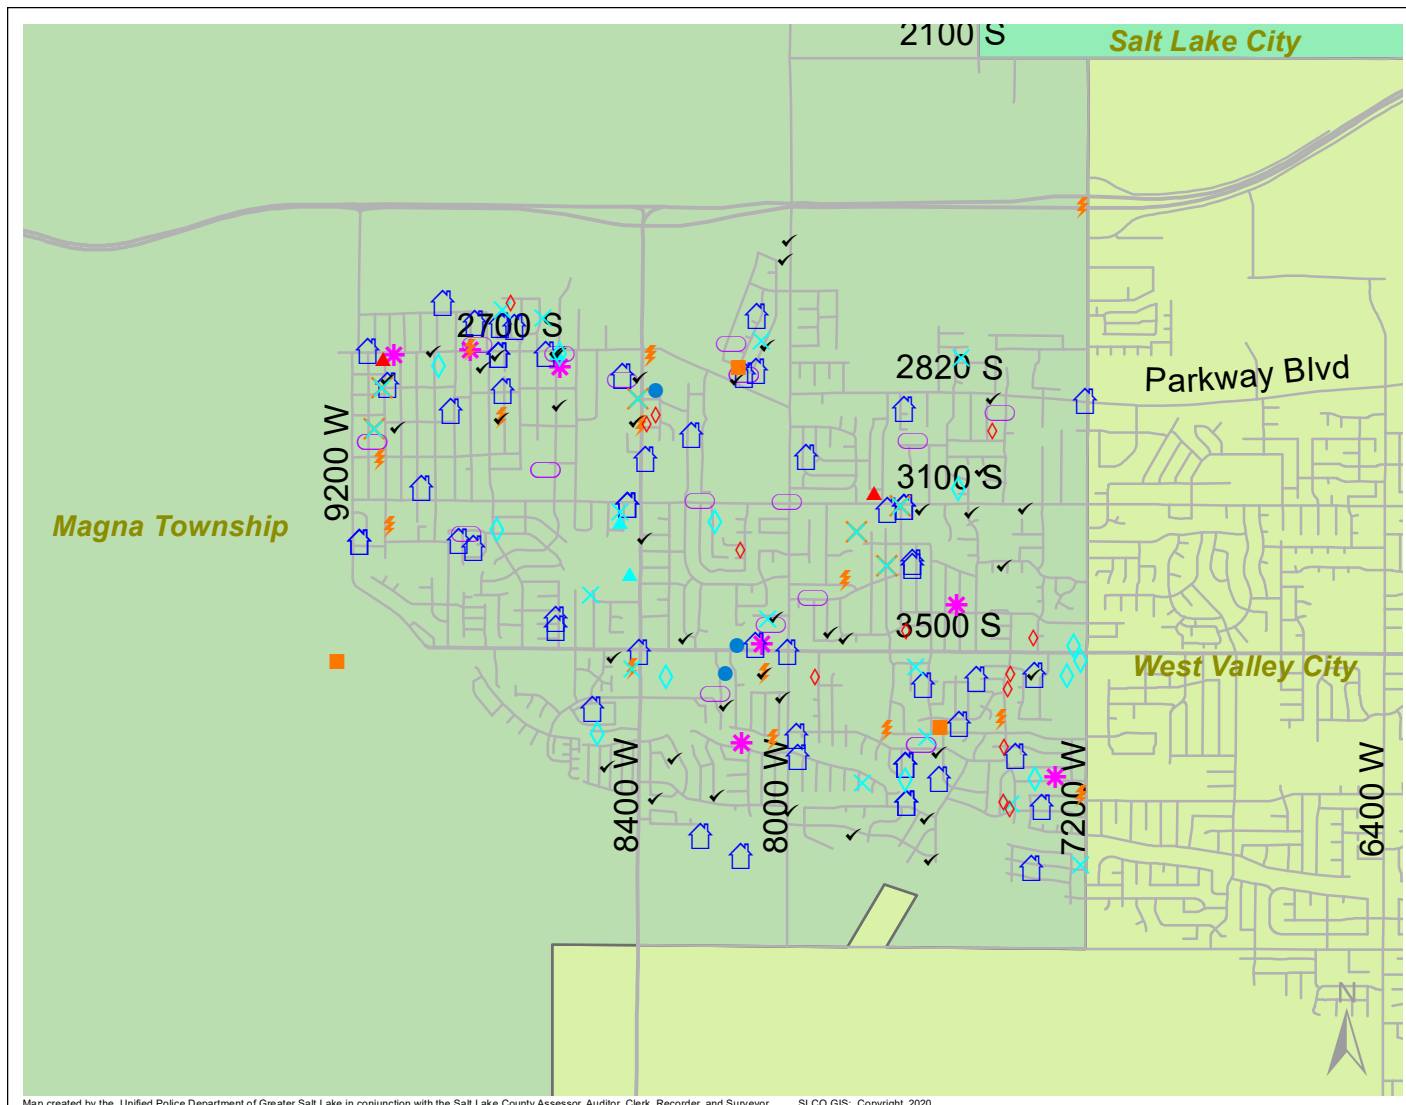

Case Report: Magna Township

2020

Oct

Total Number of Calls: 1464
Total Number of Cases: 485
Total Number of Offenses: 564

SUMMARY OF GROUP A CRIMES	
Arson: 0	Domestic Violence: 62
Assaults: 7	Drive-By Shootings: 1
--Aggravated: 1	Drug Offenses: 19
--Simple: 6	Gang-related: 14
Auto Thefts: 21	Graffiti: 7
Burglary: 4	Hate Crimes: Unavailable
--Business: 2	Juvenile-related: Unavailable
--Residential: 2	Sex Crimes: 3
Homicide: 0	Suspicious Circumstances: 43
Sexual Assault: 2	Vandalism: 20
Robbery: 0	Weapon Violation: 4
Theft/Larceny: 12	Weapon/Force Involved: 22
Vehicle Burglary: 13	1 (Gun): 1
	2 (Knife): 3
	3 (Force Involved): 7
	5 (Unknown): 0
	6 (Rifle/Shotgun): 0

1. **LEGEND:**
2. Arson
   - Assault-Aggravated or Simple
   - Auto Theft
   - Burglary-Business or Residential
   - Domestic Violence
   - Drive-By Shooting
   - Drug-related Offense
   - Graffiti
   - Homicide
   - Sexual Assault
   - Robbery
   - Sex Offense
   - Suspicious Circumstance
   - Theft/Larceny
   - Vandalism
   - Vehicle Burglary
   - Weapon Violation