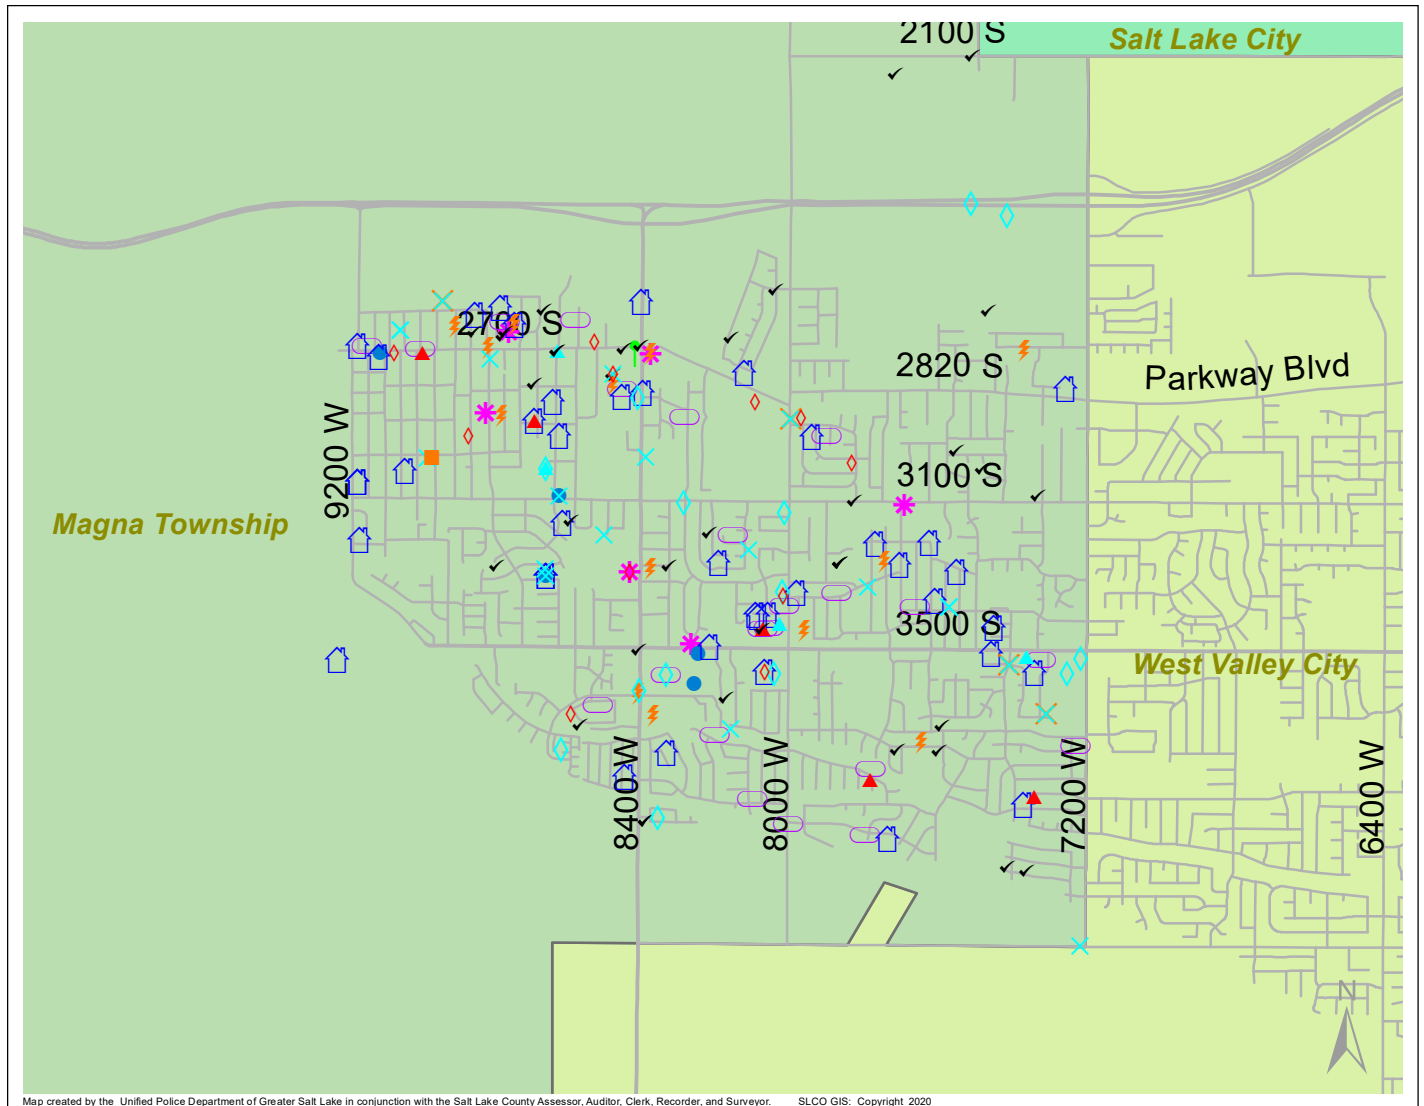

Case Report: Magna Township

2020

Nov

Total Number of Calls: 1158
Total Number of Cases: 423
Total Number of Offenses: 488

SUMMARY OF GROUP A CRIMES	
Arson: 0	Domestic Violence: 46
Assaults: 8	Drive-By Shootings: 0
--Aggravated: 0	Drug Offenses: 17
--Simple: 8	Gang-related: 5
Auto Thefts: 26	Graffiti: 5
Burglary: 5	Hate Crimes: Unavailable
--Business: 2	Juvenile-related: Unavailable
--Residential: 3	Sex Crimes: 5
Homicide: 0	Suspicious Circumstances: 37
Sexual Assault: 5	Vandalism: 23
Robbery: 1	Weapon Violation: 2
Theft/Larceny: 14	Weapon/Force Involved: 21
Vehicle Burglary: 16	1 (Gun): 4
	2 (Knife): 0
	3 (Force Involved): 11
	5 (Unknown): 1
	6 (Rifle/Shotgun): 0

1. **LEGEND:**
2. Arson
   - Assault-Aggravated or Simple
   - Auto Theft
   - Burglary-Business or Residential
   - Domestic Violence
   - Drive-By Shooting
   - Drug-related Offense
   - Graffiti
   - Homicide
   - Sexual Assault
   - Robbery
   - Sex Offense
   - Suspicious Circumstance
   - Theft/Larceny
   - Vandalism
   - Vehicle Burglary
   - Weapon Violation