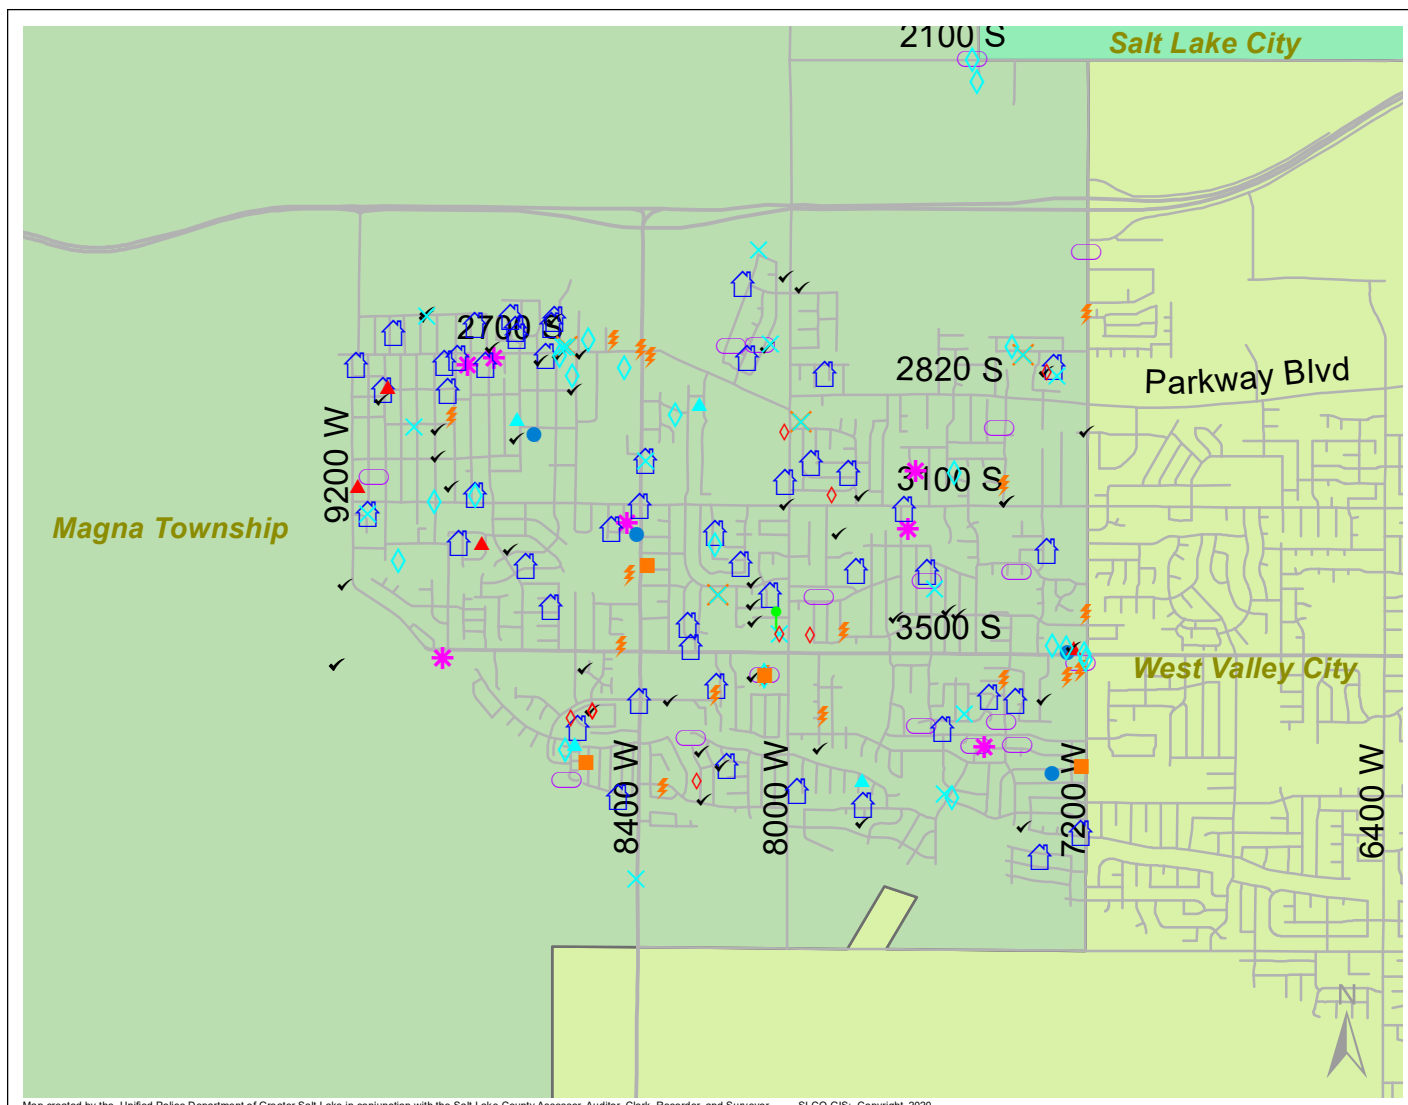

Case Report: Magna Township

2020

May

Total Number of Calls: 1439
Total Number of Cases: 502
Total Number of Offenses: 584

SUMMARY OF GROUP A CRIMES	
Arson: 0	Domestic Violence: 58
Assaults: 8	Drive-By Shootings: 0
--Aggravated: 1	Drug Offenses: 28
--Simple: 7	Gang-related: 3
Auto Thefts: 17	Graffiti: 5
Burglary: 4	Hate Crimes: Unavailable
--Business: 3	Juvenile-related: Unavailable
--Residential: 1	Sex Crimes: 5
Homicide: 0	Suspicious Circumstances: 49
Sexual Assault: 4	Vandalism: 18
Robbery: 1	Weapon Violation: 5
Theft/Larceny: 21	Weapon/Force Involved: 23
Vehicle Burglary: 10	1 (Gun): 4
	2 (Knife): 2
	3 (Force Involved): 11
	5 (Unknown): 0
	6 (Rifle/Shotgun): 0

1. **LEGEND:**
2. Arson
   - Assault-Aggravated or Simple
   - Auto Theft
   - Burglary-Business or Residential
   - Domestic Violence
   - Drive-By Shooting
   - Drug-related Offense
   - Graffiti
   - Homicide
   - Sexual Assault
   - Robbery
   - Sex Offense
   - Suspicious Circumstance
   - Theft/Larceny
   - Vandalism
   - Vehicle Burglary
   - Weapon Violation