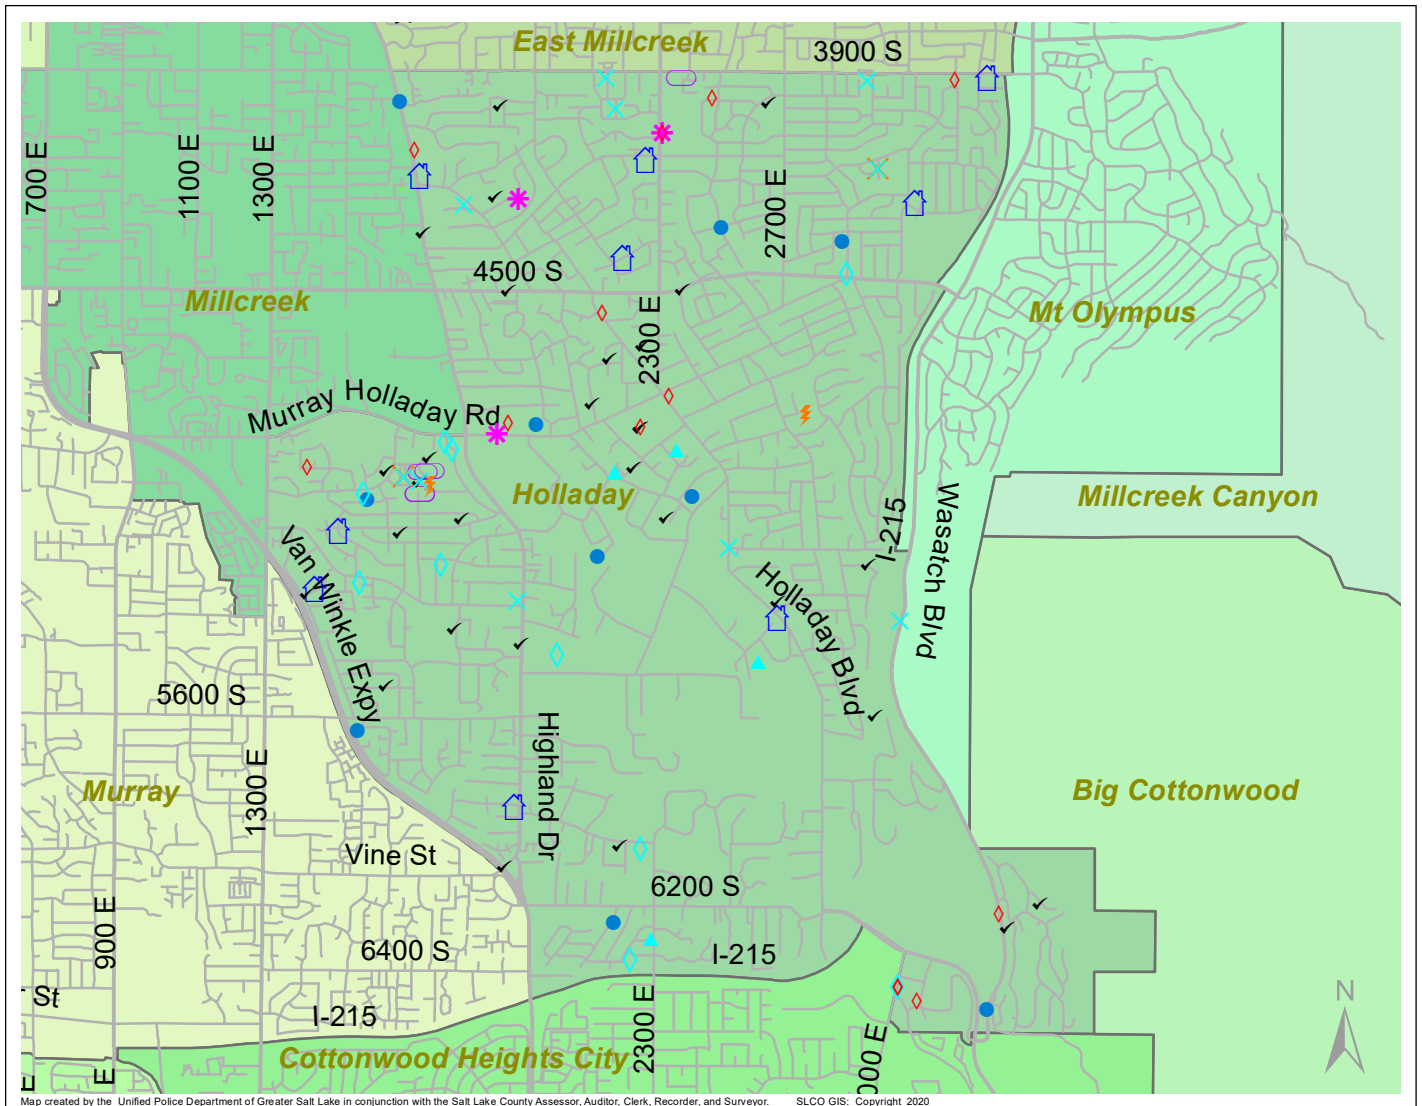

Case Report: Holladay

2020

Mar

**UNIFIED
POLICE**
GREATER SALT LAKE

Total Number of Calls: 740
Total Number of Cases: 246
Total Number of Offenses: 285

SUMMARY OF GROUP A CRIMES	
Arson: 0	Domestic Violence: 13
Assaults: 3	Drive-By Shootings: 0
--Aggravated: 0	Drug Offenses: 3
--Simple: 3	Gang-related: 0
Auto Thefts: 5	Graffiti: 2
Burglary: 10	Hate Crimes: Unavailable
--Business: 2	Juvenile-related: Unavailable
--Residential: 8	Sex Crimes: 4
Homicide: 0	Suspicious Circumstances: 29
Sexual Assault: 0	Vandalism: 13
Robbery: 0	Weapon Violation: 0
Theft/Larceny: 10	Weapon/Force Involved: 7
Vehicle Burglary: 15	1 (Gun): 0
	2 (Knife): 1
	3 (Force Involved): 2
	5 (Unknown): 0
	6 (Rifle/Shotgun): 0

1. **LEGEND:**
2. Arson
   - Assault-Aggravated or Simple
   - Auto Theft
   - Burglary-Business or Residential
   - Domestic Violence
   - Drive-By Shooting
   - Drug-related Offense
   - Graffiti
   - Homicide
   - Sexual Assault
   - Robbery
   - Sex Offense
   - Suspicious Circumstance
   - Theft/Larceny
   - Vandalism
   - Vehicle Burglary
   - Weapon Violation