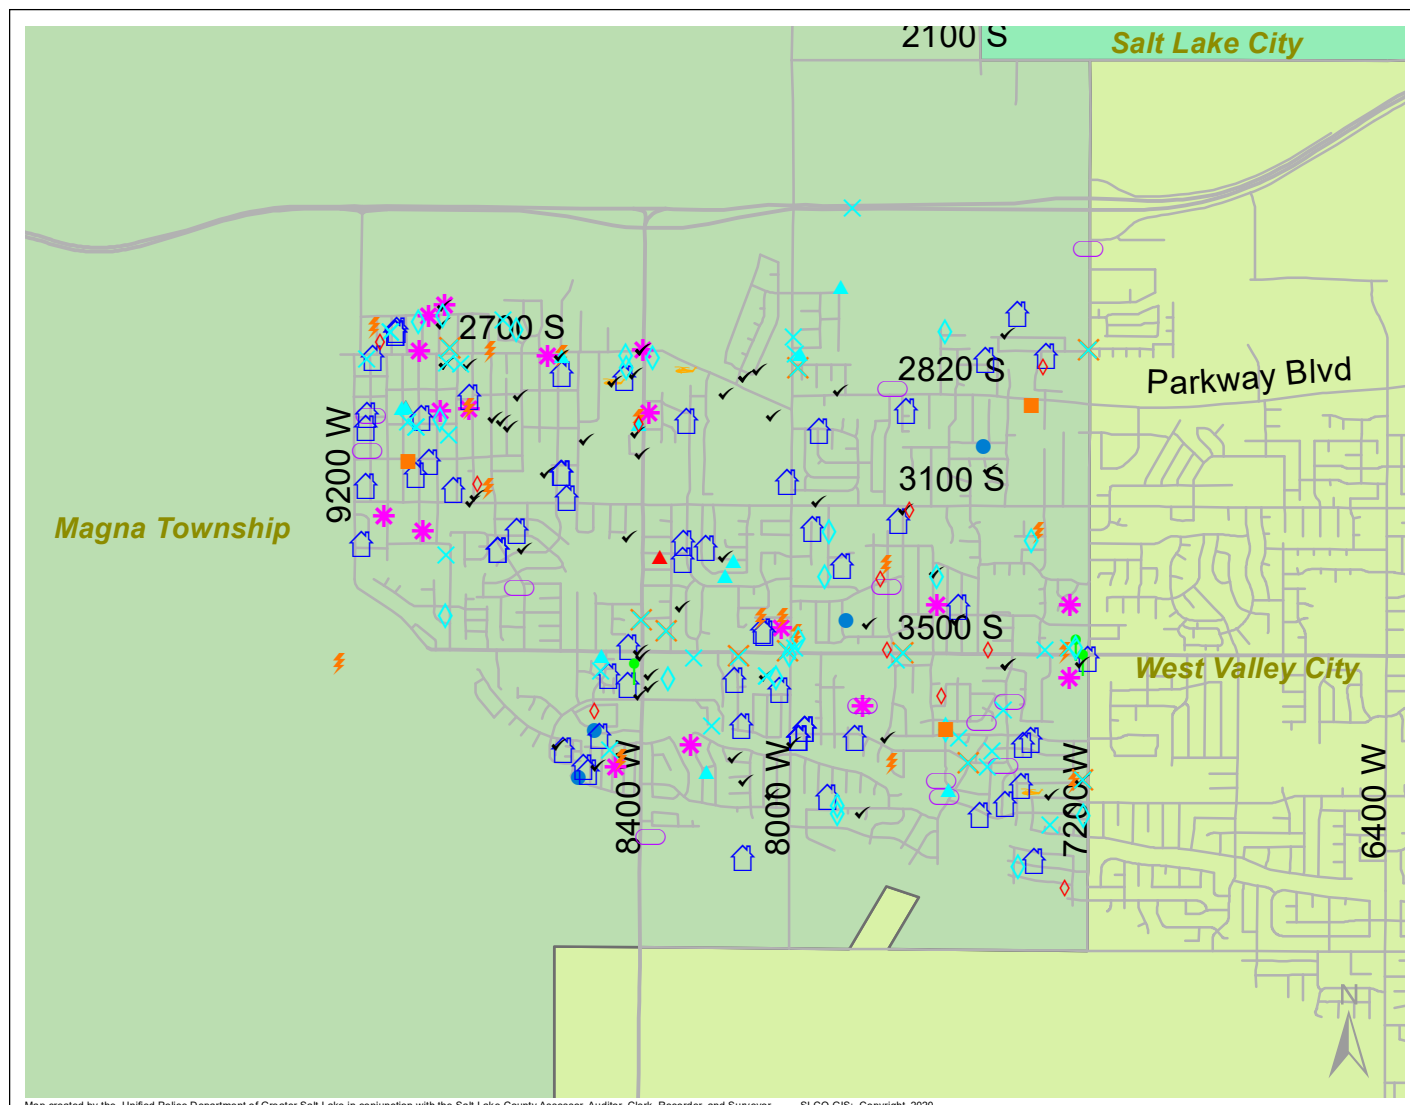

Case Report: Magna Township

2020

Jul

Total Number of Calls: 1511
Total Number of Cases: 551
Total Number of Offenses: 669

SUMMARY OF GROUP A CRIMES	
Arson: 3	Domestic Violence: 72
Assaults: 22	Drive-By Shootings: 0
--Aggravated: 5	Drug Offenses: 32
--Simple: 17	Gang-related: 19
Auto Thefts: 14	Graffiti: 18
Burglary: 4	Hate Crimes: Unavailable
--Business: 0	Juvenile-related: Unavailable
--Residential: 4	Sex Crimes: 13
Homicide: 0	Suspicious Circumstances: 60
Sexual Assault: 2	Vandalism: 49
Robbery: 3	Weapon Violation: 7
Theft/Larceny: 24	Weapon/Force Involved: 47
Vehicle Burglary: 13	1 (Gun): 5
	2 (Knife): 0
	3 (Force Involved): 21
	5 (Unknown): 4
	6 (Rifle/Shotgun): 1

1. **LEGEND:**
2. Arson
   - Assault-Aggravated or Simple
   - Auto Theft
   - Burglary-Business or Residential
   - Domestic Violence
   - Drive-By Shooting
   - Drug-related Offense
   - Graffiti
   - Homicide
   - Sexual Assault
   - Robbery
   - Sex Offense
   - Suspicious Circumstance
   - Theft/Larceny
   - Vandalism
   - Vehicle Burglary
   - Weapon Violation