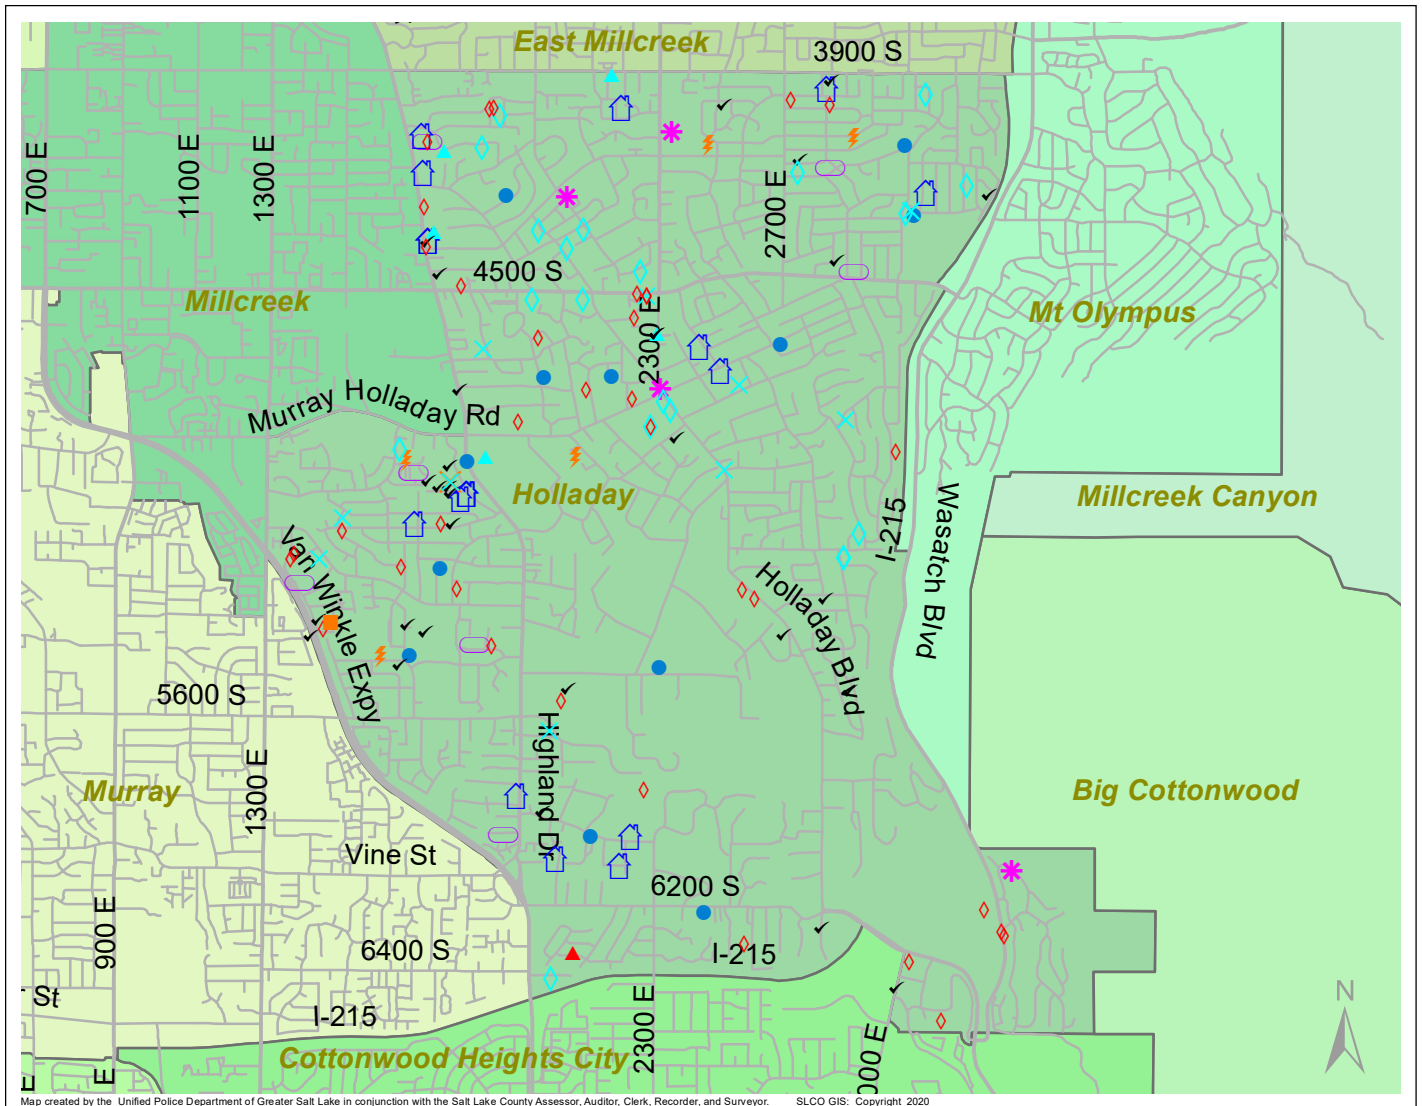

Case Report: Holladay

2020

Jul

**UNIFIED
POLICE**
GREATER SALT LAKE

Total Number of Calls: 1038
Total Number of Cases: 334
Total Number of Offenses: 367

SUMMARY OF GROUP A CRIMES	
Arson: 0	Domestic Violence: 18
Assaults: 5	Drive-By Shootings: 0
--Aggravated: 1	Drug Offenses: 6
--Simple: 4	Gang-related: 5
Auto Thefts: 7	Graffiti: 3
Burglary: 12	Hate Crimes: Unavailable
--Business: 3	Juvenile-related: Unavailable
--Residential: 9	Sex Crimes: 5
Homicide: 0	Suspicious Circumstances: 30
Sexual Assault: 1	Vandalism: 17
Robbery: 0	Weapon Violation: 1
Theft/Larceny: 20	Weapon/Force Involved: 17
Vehicle Burglary: 37	1 (Gun): 0
	2 (Knife): 1
	3 (Force Involved): 4
	5 (Unknown): 1
	6 (Rifle/Shotgun): 0

1. **LEGEND:**
2. Arson
   - Assault-Aggravated or Simple
   - Auto Theft
   - Burglary-Business or Residential
   - Domestic Violence
   - Drive-By Shooting
   - Drug-related Offense
   - Graffiti
   - Homicide
   - Sexual Assault
   - Robbery
   - Sex Offense
   - Suspicious Circumstance
   - Theft/Larceny
   - Vandalism
   - Vehicle Burglary
   - Weapon Violation