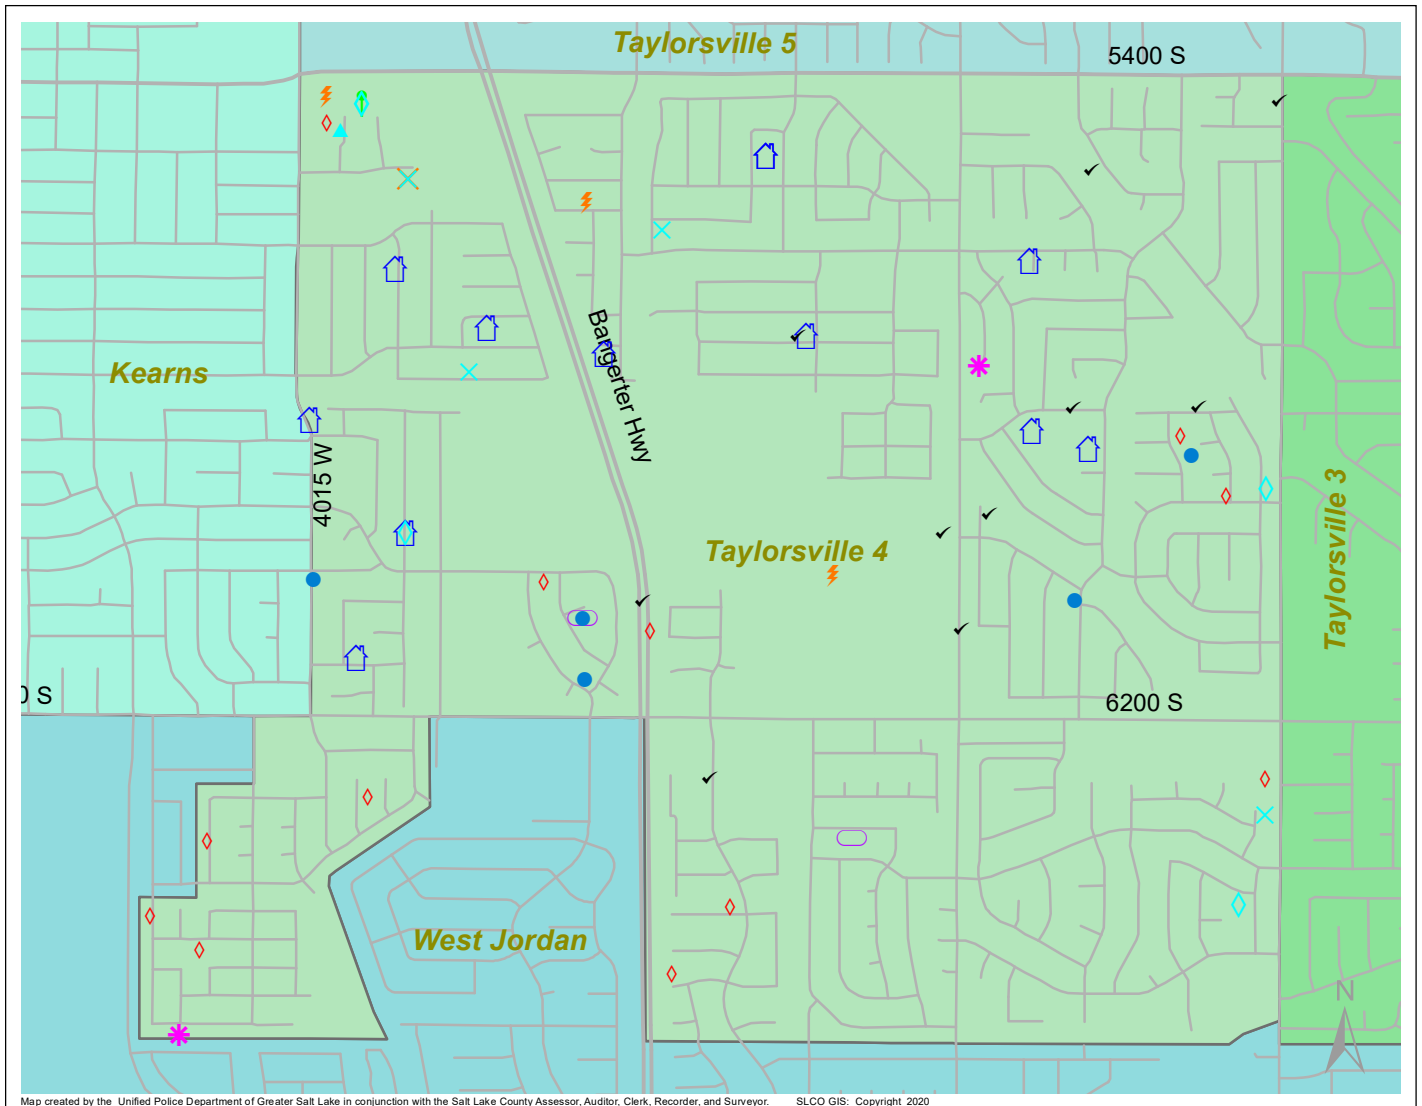

Case Report: Taylorsville 4

2020

Jan

**UNIFIED
POLICE**
GREATER SALT LAKE

Total Number of Calls: 368
Total Number of Cases: 132
Total Number of Offenses: 147

SUMMARY OF GROUP A CRIMES	
Arson: 0	Domestic Violence: 15
Assaults: 2	Drive-By Shootings: 0
--Aggravated: 0	Drug Offenses: 3
--Simple: 2	Gang-related: 0
Auto Thefts: 2	Graffiti: 1
Burglary: 5	Hate Crimes: Unavailable
--Business: 0	Juvenile-related: Unavailable
--Residential: 5	Sex Crimes: 1
Homicide: 0	Suspicious Circumstances: 12
Sexual Assault: 0	Vandalism: 4
Robbery: 1	Weapon Violation: 0
Theft/Larceny: 5	Weapon/Force Involved: 4
Vehicle Burglary: 13	1 (Gun): 1
	2 (Knife): 1
	3 (Force Involved): 0
	5 (Unknown): 0
	6 (Rifle/Shotgun): 0

1. **LEGEND:**
2. Arson
   - Assault-Aggravated or Simple
   - Auto Theft
   - Burglary-Business or Residential
   - Domestic Violence
   - Drive-By Shooting
   - Drug-related Offense
   - Graffiti
   - Homicide
   - Sexual Assault
   - Robbery
   - Sex Offense
   - Suspicious Circumstance
   - Theft/Larceny
   - Vandalism
   - Vehicle Burglary
   - Weapon Violation