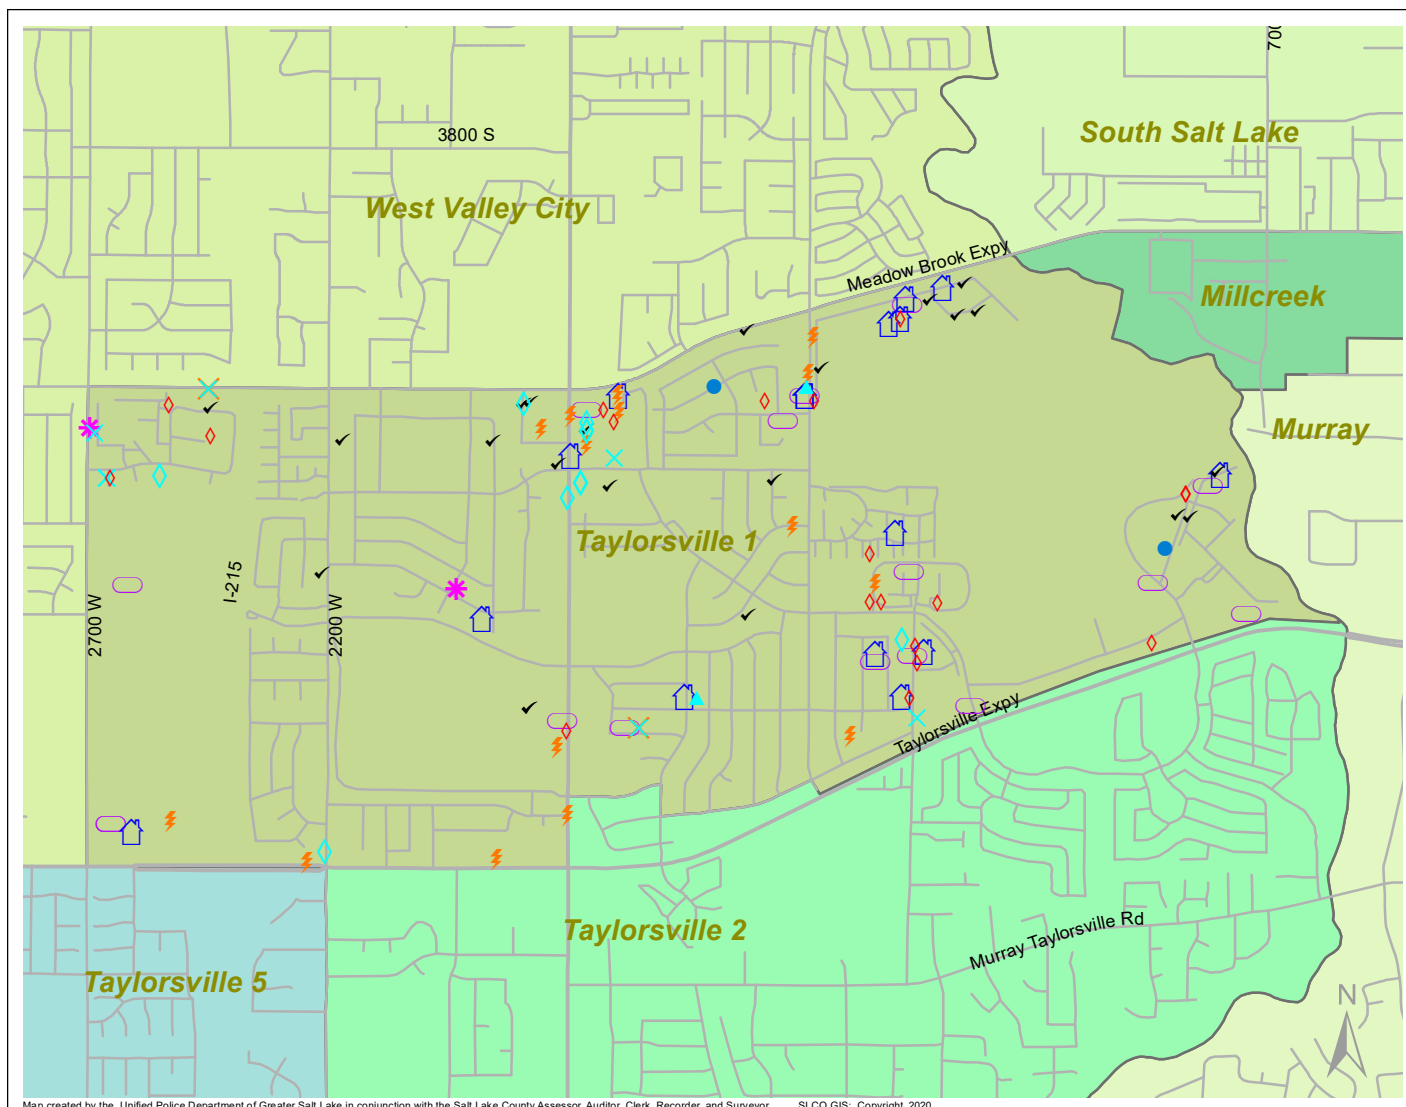

Case Report: Taylorsville 1

2020

Jan

**UNIFIED
POLICE**
GREATER SALT LAKE

Total Number of Calls: 517
Total Number of Cases: 247
Total Number of Offenses: 270

SUMMARY OF GROUP A CRIMES	
Arson: 0	Domestic Violence: 19
Assaults: 2	Drive-By Shootings: 0
--Aggravated: 0	Drug Offenses: 15
--Simple: 2	Gang-related: 2
Auto Thefts: 16	Graffiti: 2
Burglary: 2	Hate Crimes: Unavailable
--Business: 0	Juvenile-related: Unavailable
--Residential: 2	Sex Crimes: 2
Homicide: 0	Suspicious Circumstances: 22
Sexual Assault: 0	Vandalism: 9
Robbery: 0	Weapon Violation: 0
Theft/Larceny: 10	Weapon/Force Involved: 5
Vehicle Burglary: 20	1 (Gun): 0
	2 (Knife): 0
	3 (Force Involved): 0
	5 (Unknown): 0
	6 (Rifle/Shotgun): 0

1. **LEGEND:**
2. Arson
   - Assault-Aggravated or Simple
   - Auto Theft
   - Burglary-Business or Residential
   - Domestic Violence
   - Drive-By Shooting
   - Drug-related Offense
   - Graffiti
   - Homicide
   - Sexual Assault
   - Robbery
   - Sex Offense
   - Suspicious Circumstance
   - Theft/Larceny
   - Vandalism
   - Vehicle Burglary
   - Weapon Violation