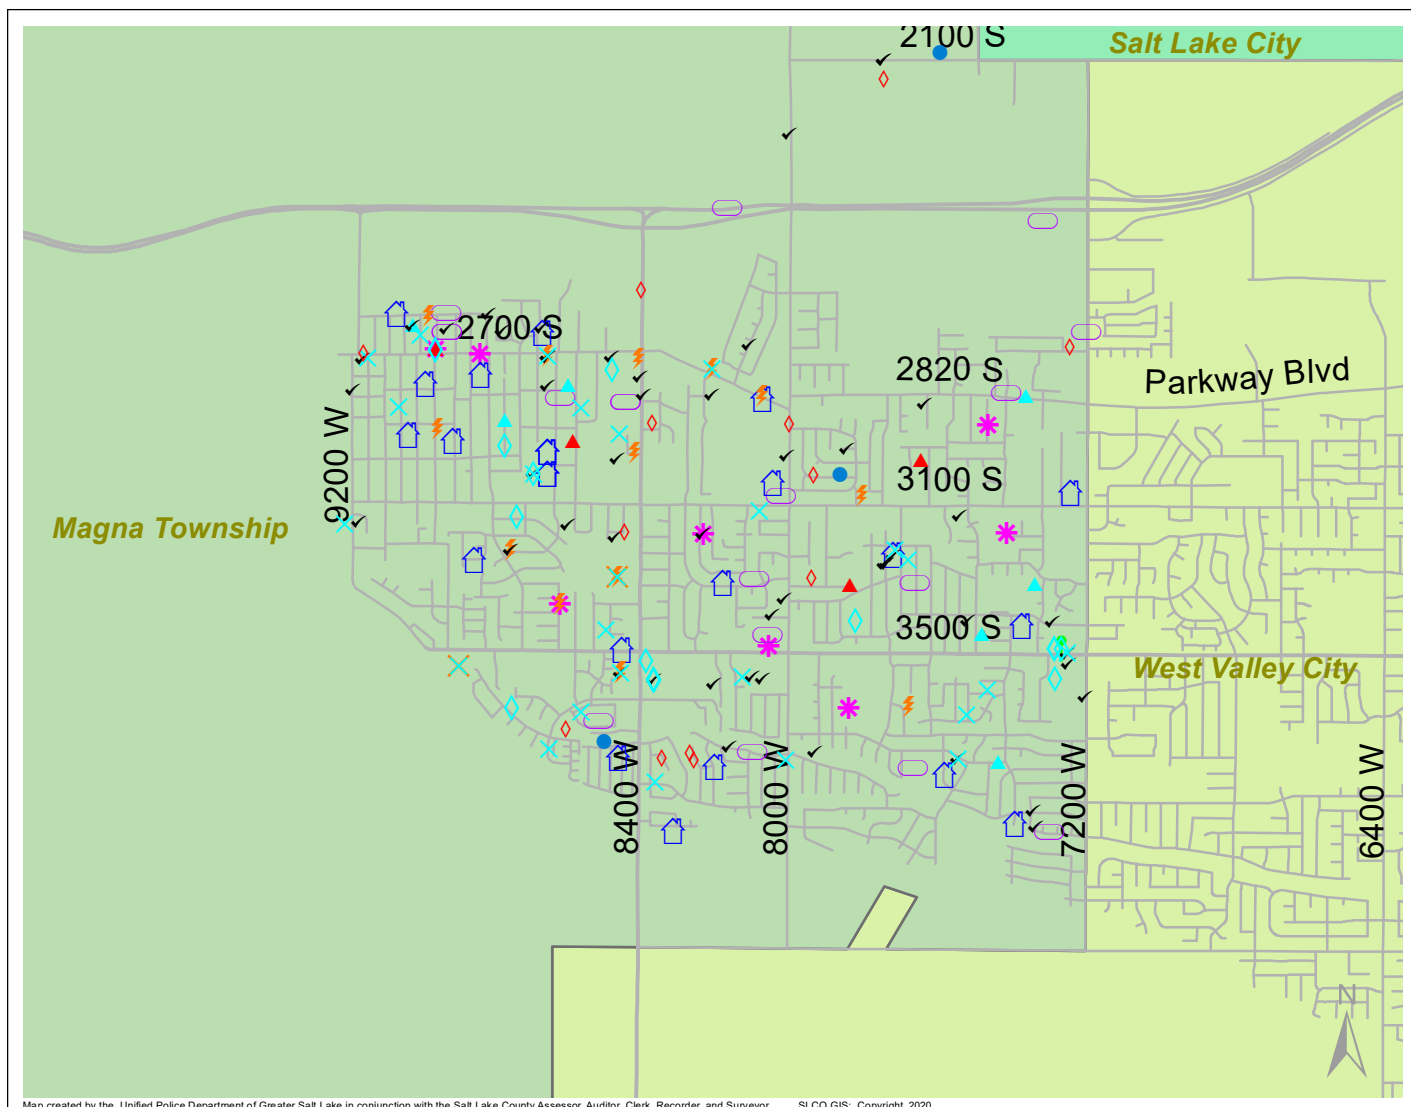

Case Report: Magna Township

2020

Feb

Total Number of Calls: 1092
Total Number of Cases: 439
Total Number of Offenses: 530

SUMMARY OF GROUP A CRIMES	
Arson: 0	Domestic Violence: 28
Assaults: 10	Drive-By Shootings: 0
--Aggravated: 1	Drug Offenses: 20
--Simple: 9	Gang-related: 3
Auto Thefts: 22	Graffiti: 6
Burglary: 3	Hate Crimes: Unavailable
--Business: 2	Juvenile-related: Unavailable
--Residential: 1	Sex Crimes: 7
Homicide: 0	Suspicious Circumstances: 53
Sexual Assault: 4	Vandalism: 32
Robbery: 1	Weapon Violation: 0
Theft/Larceny: 20	Weapon/Force Involved: 25
Vehicle Burglary: 16	1 (Gun): 2
	2 (Knife): 1
	3 (Force Involved): 17
	5 (Unknown): 0
	6 (Rifle/Shotgun): 0

1. **LEGEND:**
2. Arson
   - Assault-Aggravated or Simple
   - Auto Theft
   - Burglary-Business or Residential
   - Domestic Violence
   - Drive-By Shooting
   - Drug-related Offense
   - Graffiti
   - Homicide
   - Sexual Assault
   - Robbery
   - Sex Offense
   - Suspicious Circumstance
   - Theft/Larceny
   - Vandalism
   - Vehicle Burglary
   - Weapon Violation