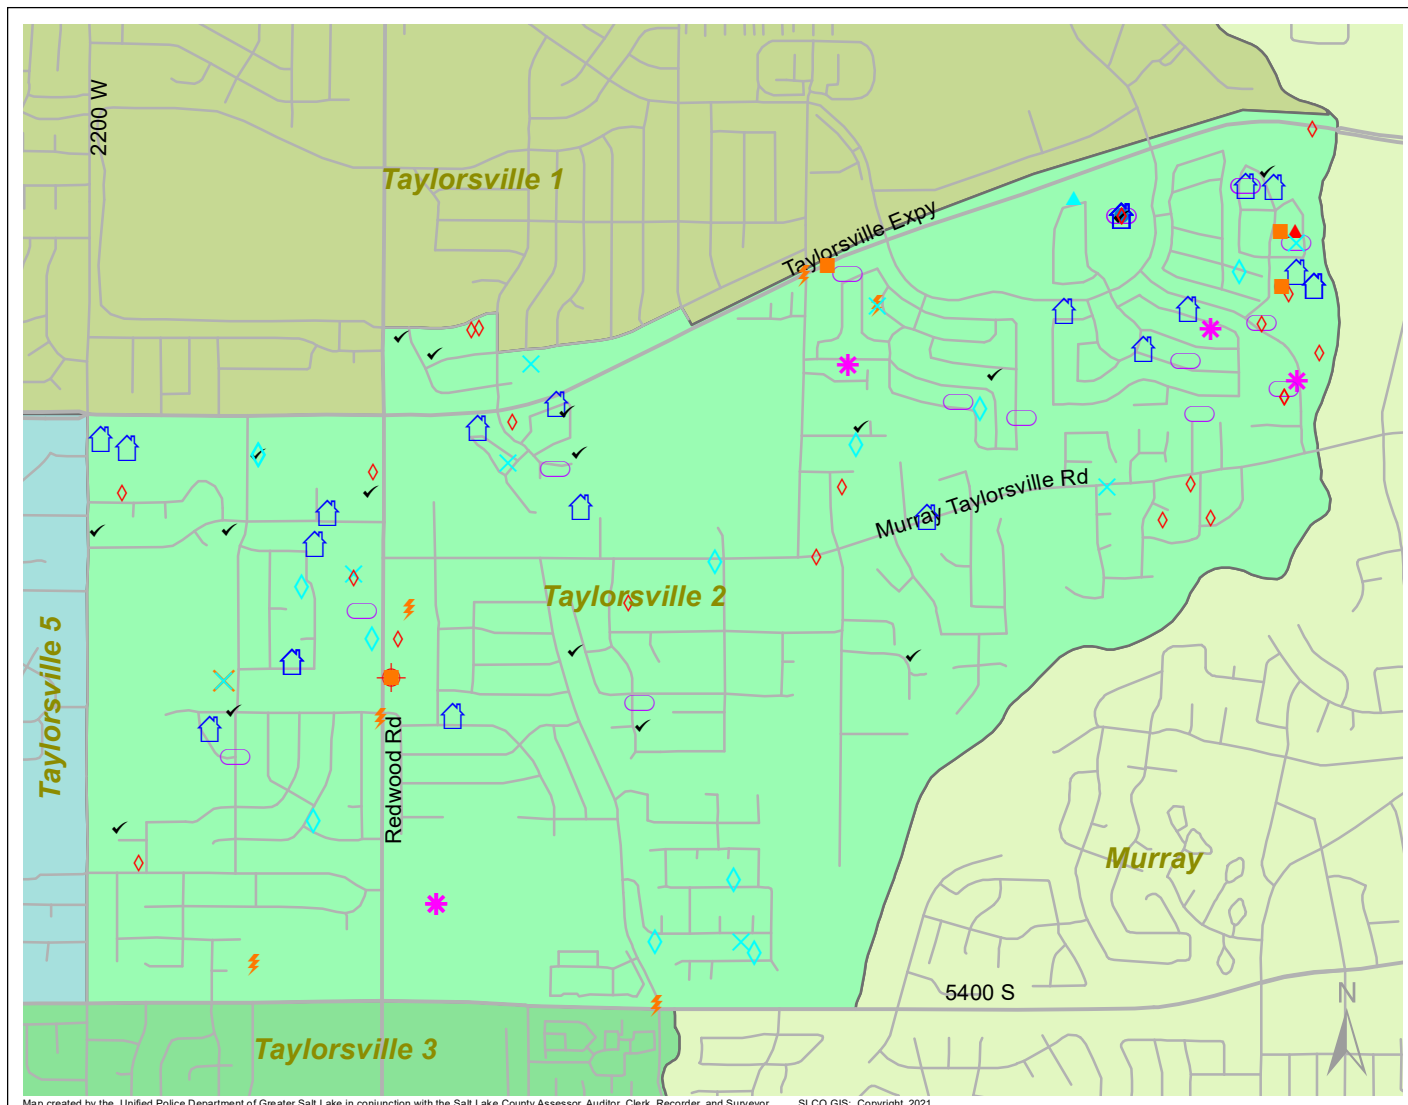

Case Report: Taylorsville 2

2020

Dec

**UNIFIED
POLICE**
GREATER SALT LAKE

Total Number of Calls: 690
Total Number of Cases: 251
Total Number of Offenses: 284

SUMMARY OF GROUP A CRIMES	
Arson: 0	Domestic Violence: 25
Assaults: 5	Drive-By Shootings: 1
--Aggravated: 1	Drug Offenses: 9
--Simple: 4	Gang-related: 3
Auto Thefts: 18	Graffiti: 1
Burglary: 2	Hate Crimes: Unavailable
--Business: 0	Juvenile-related: Unavailable
--Residential: 2	Sex Crimes: 1
Homicide: 0	Suspicious Circumstances: 19
Sexual Assault: 1	Vandalism: 10
Robbery: 0	Weapon Violation: 5
Theft/Larceny: 12	Weapon/Force Involved: 9
Vehicle Burglary: 23	1 (Gun): 1
	2 (Knife): 1
	3 (Force Involved): 4
	5 (Unknown): 0
	6 (Rifle/Shotgun): 0

1. **LEGEND:**
2. Arson
   - Assault-Aggravated or Simple
   - Auto Theft
   - Burglary-Business or Residential
   - Domestic Violence
   - Drive-By Shooting
   - Drug-related Offense
   - Graffiti
   - Homicide
   - Sexual Assault
   - Robbery
   - Sex Offense
   - Suspicious Circumstance
   - Theft/Larceny
   - Vandalism
   - Vehicle Burglary
   - Weapon Violation