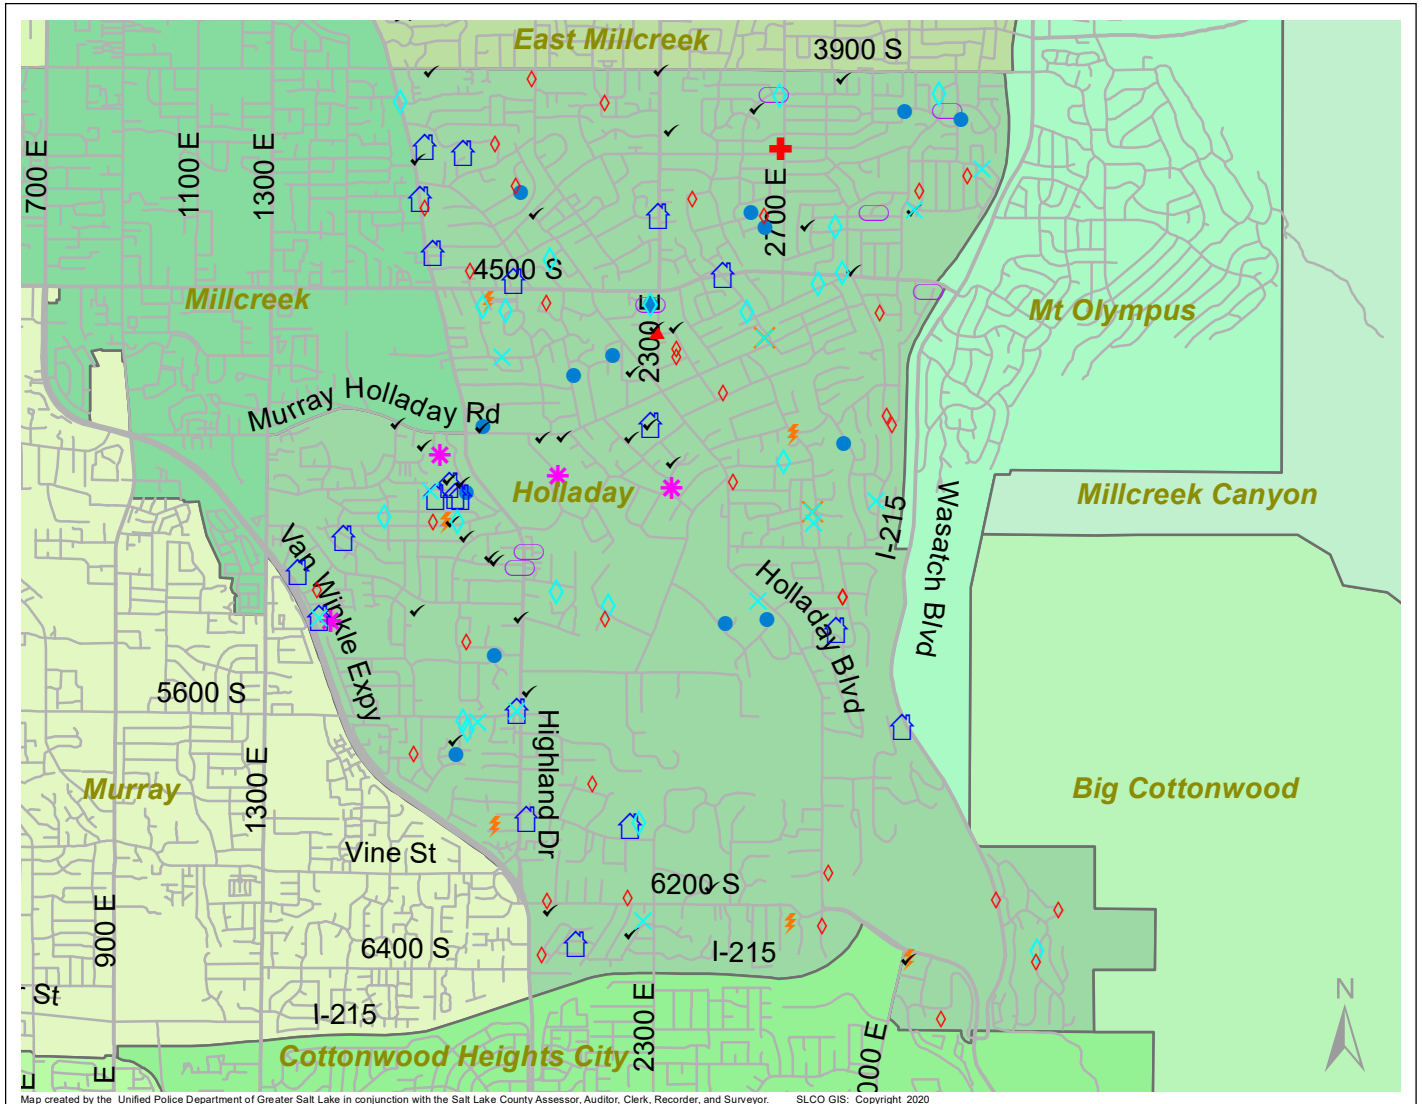

Case Report: Holladay

2020

Aug

UNIFIED POLICE
GREATER SALT LAKE

Total Number of Calls: 1100
Total Number of Cases: 321
Total Number of Offenses: 356

SUMMARY OF GROUP A CRIMES	
Arson: 0	Domestic Violence: 23
Assaults: 5	Drive-By Shootings: 0
--Aggravated: 1	Drug Offenses: 7
--Simple: 4	Gang-related: 3
Auto Thefts: 7	Graffiti: 2
Burglary: 15	Hate Crimes: Unavailable
--Business: 2	Juvenile-related: Unavailable
--Residential: 13	Sex Crimes: 0
Homicide: 1	Suspicious Circumstances: 35
Sexual Assault: 1	Vandalism: 18
Robbery: 0	Weapon Violation: 0
Theft/Larceny: 20	Weapon/Force Involved: 10
Vehicle Burglary: 35	1 (Gun): 0
	2 (Knife): 1
	3 (Force Involved): 6
	5 (Unknown): 0
	6 (Rifle/Shotgun): 0

1. **LEGEND:**
2. Arson
   - Assault-Aggravated or Simple
   - Auto Theft
   - Burglary-Business or Residential
   - Domestic Violence
   - Drive-By Shooting
   - Drug-related Offense
   - Graffiti
   - Homicide
   - Sexual Assault
   - Robbery
   - Sex Offense
   - Suspicious Circumstance
   - Theft/Larceny
   - Vandalism
   - Vehicle Burglary
   - Weapon Violation