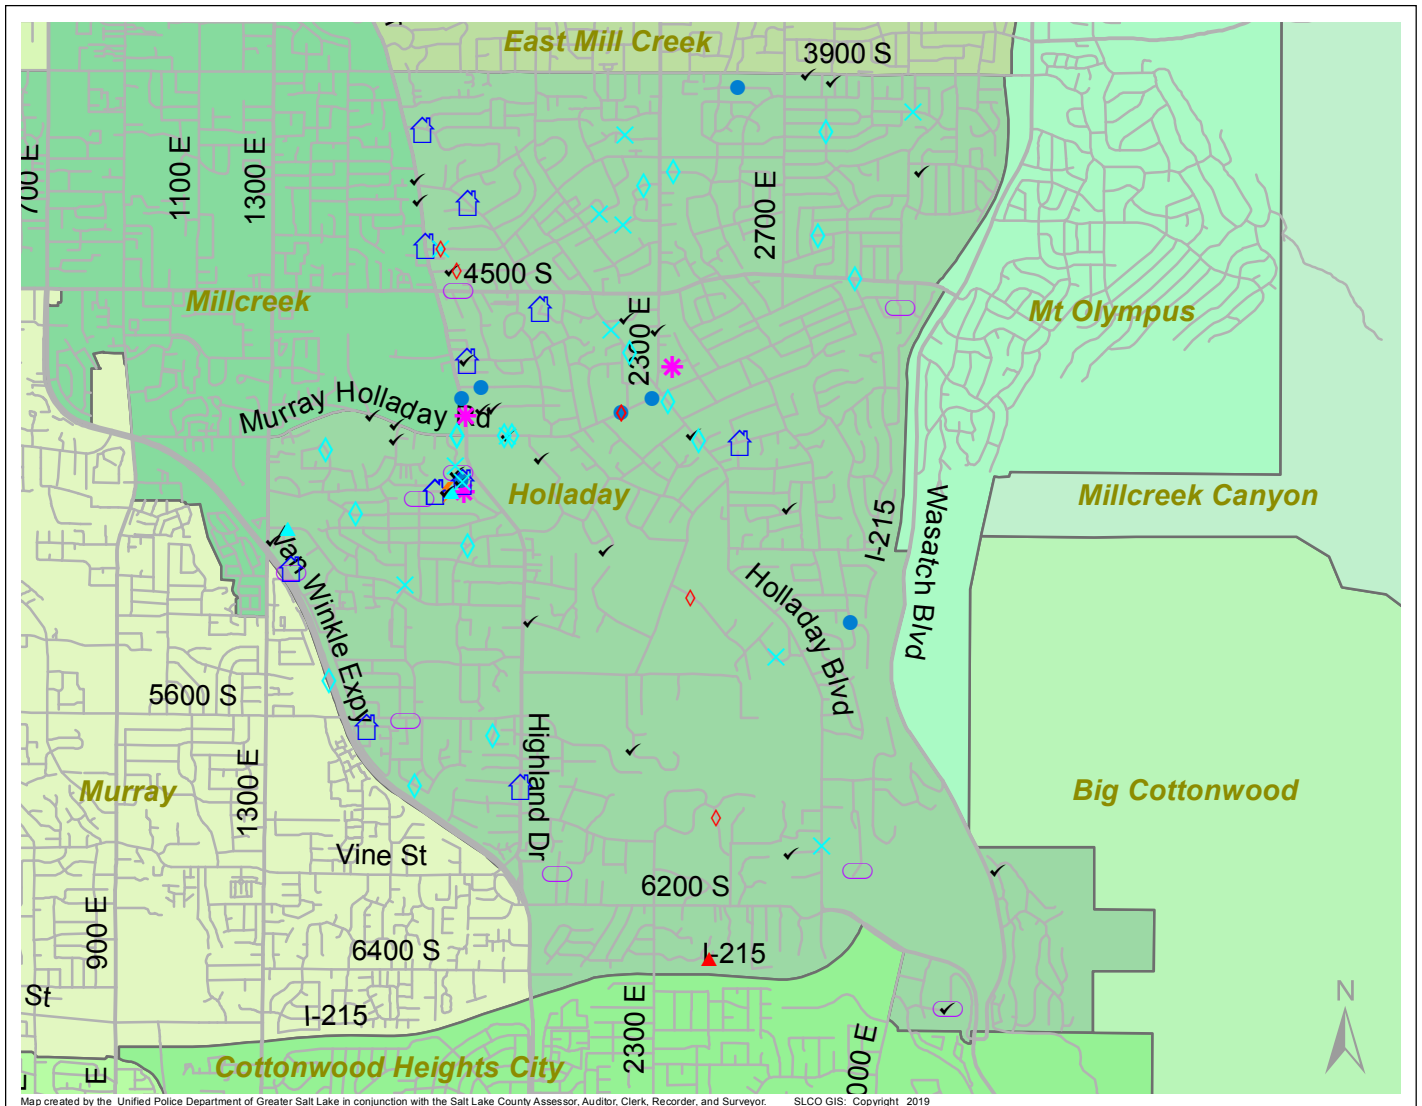

Case Report: Holladay

2019

Sep

UNIFIED POLICE
GREATER SALT LAKE

Total Number of Calls: 905
Total Number of Cases: 294
Total Number of Offenses: 327

SUMMARY OF GROUP A CRIMES	
Arson: 0	Domestic Violence: 16
Assaults: 3	Drive-By Shootings: 0
--Aggravated: 0	Drug Offenses: 1
--Simple: 3	Gang-related: 0
Auto Thefts: 9	Graffiti: 1
Burglary: 7	Hate Crimes: Unavailable
--Business: 2	Juvenile-related: Unavailable
--Residential: 5	Sex Crimes: 3
Homicide: 0	Suspicious Circumstances: 28
Sexual Assault: 1	Vandalism: 17
Robbery: 0	Weapon Violation: 0
Theft/Larceny: 18	Weapon/Force Involved: 6
Vehicle Burglary: 7	1 (Gun): 0
	2 (Knife): 0
	3 (Force Involved): 4
	5 (Unknown): 0
	6 (Rifle/Shotgun): 0

1. **LEGEND:**
2. Arson
   - Assault-Aggravated or Simple
   - Auto Theft
   - Burglary-Business or Residential
   - Domestic Violence
   - Drive-By Shooting
   - Drug-related Offense
   - Graffiti
   - Homicide
   - Sexual Assault
   - Robbery
   - Sex Offense
   - Suspicious Circumstance
   - Theft/Larceny
   - Vandalism
   - Vehicle Burglary
   - Weapon Violation