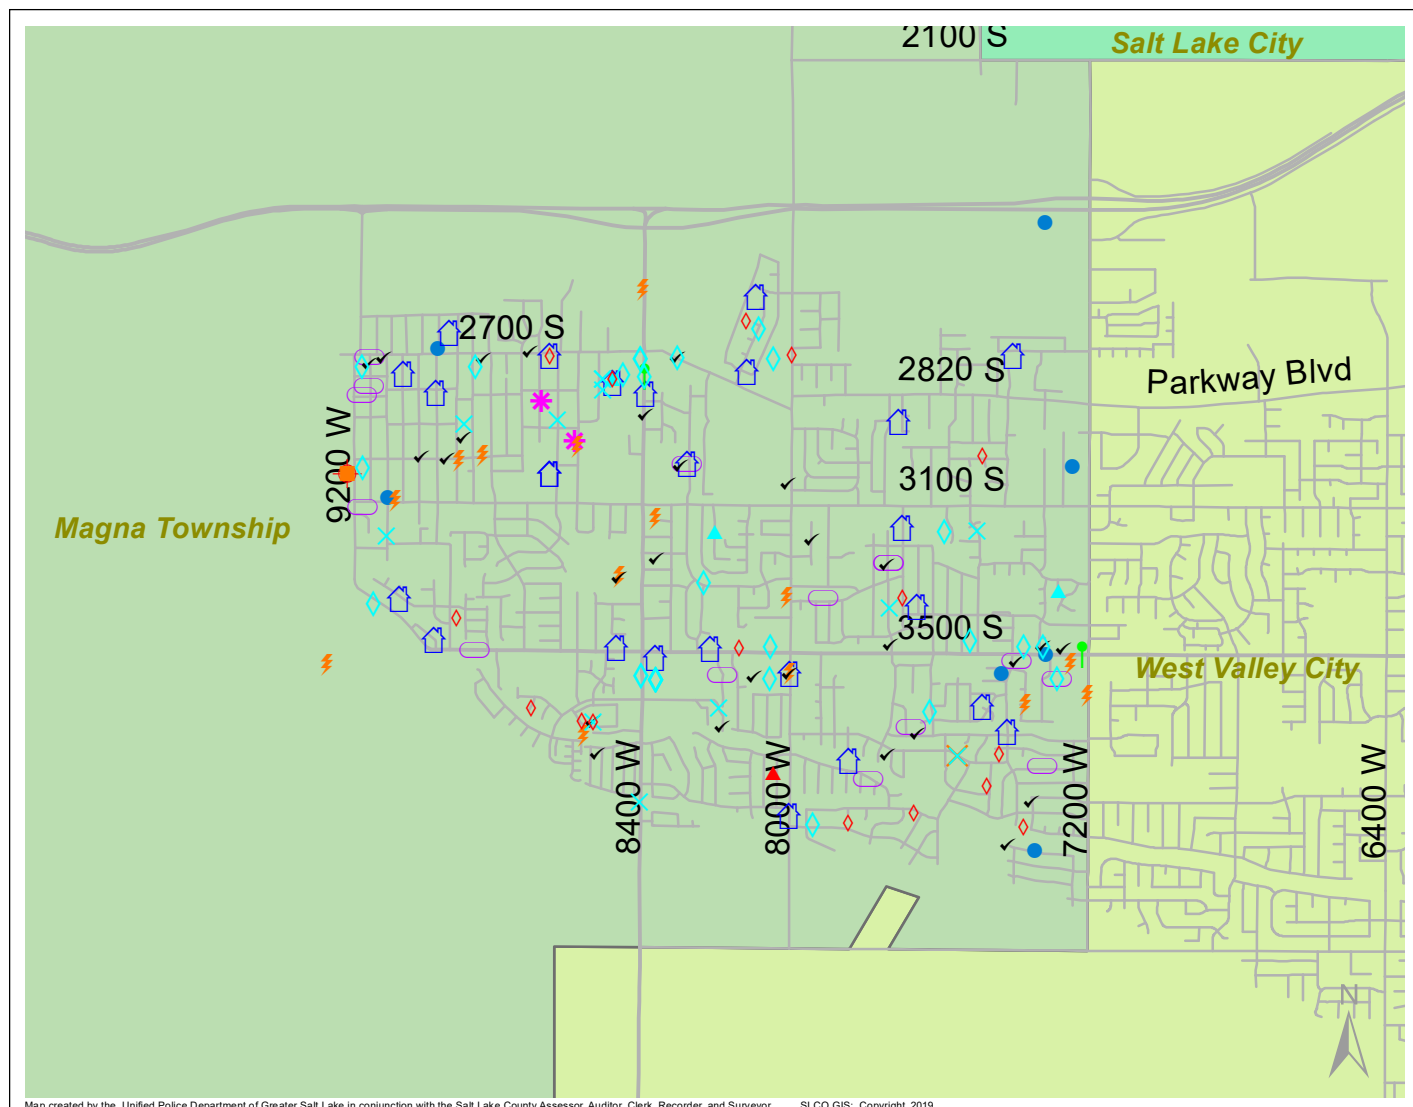

Case Report: Magna Township

2019

Nov

Total Number of Calls: 1148
Total Number of Cases: 452
Total Number of Offenses: 515

SUMMARY OF GROUP A CRIMES	
Arson: 0	Domestic Violence: 27
Assaults: 6	Drive-By Shootings: 1
--Aggravated: 1	Drug Offenses: 19
--Simple: 5	Gang-related: 3
Auto Thefts: 15	Graffiti: 3
Burglary: 7	Hate Crimes: Unavailable
--Business: 4	Juvenile-related: Unavailable
--Residential: 3	Sex Crimes: 4
Homicide: 0	Suspicious Circumstances: 31
Sexual Assault: 1	Vandalism: 14
Robbery: 2	Weapon Violation: 1
Theft/Larceny: 30	Weapon/Force Involved: 11
Vehicle Burglary: 16	1 (Gun): 1
	2 (Knife): 1
	3 (Force Involved): 2
	5 (Unknown): 1
	6 (Rifle/Shotgun): 0

1. **LEGEND:**
2. Arson
   - Assault-Aggravated or Simple
   - Auto Theft
   - Burglary-Business or Residential
   - Domestic Violence
   - Drive-By Shooting
   - Drug-related Offense
   - Graffiti
   - Homicide
   - Sexual Assault
   - Robbery
   - Sex Offense
   - Suspicious Circumstance
   - Theft/Larceny
   - Vandalism
   - Vehicle Burglary
   - Weapon Violation

12/9/2019