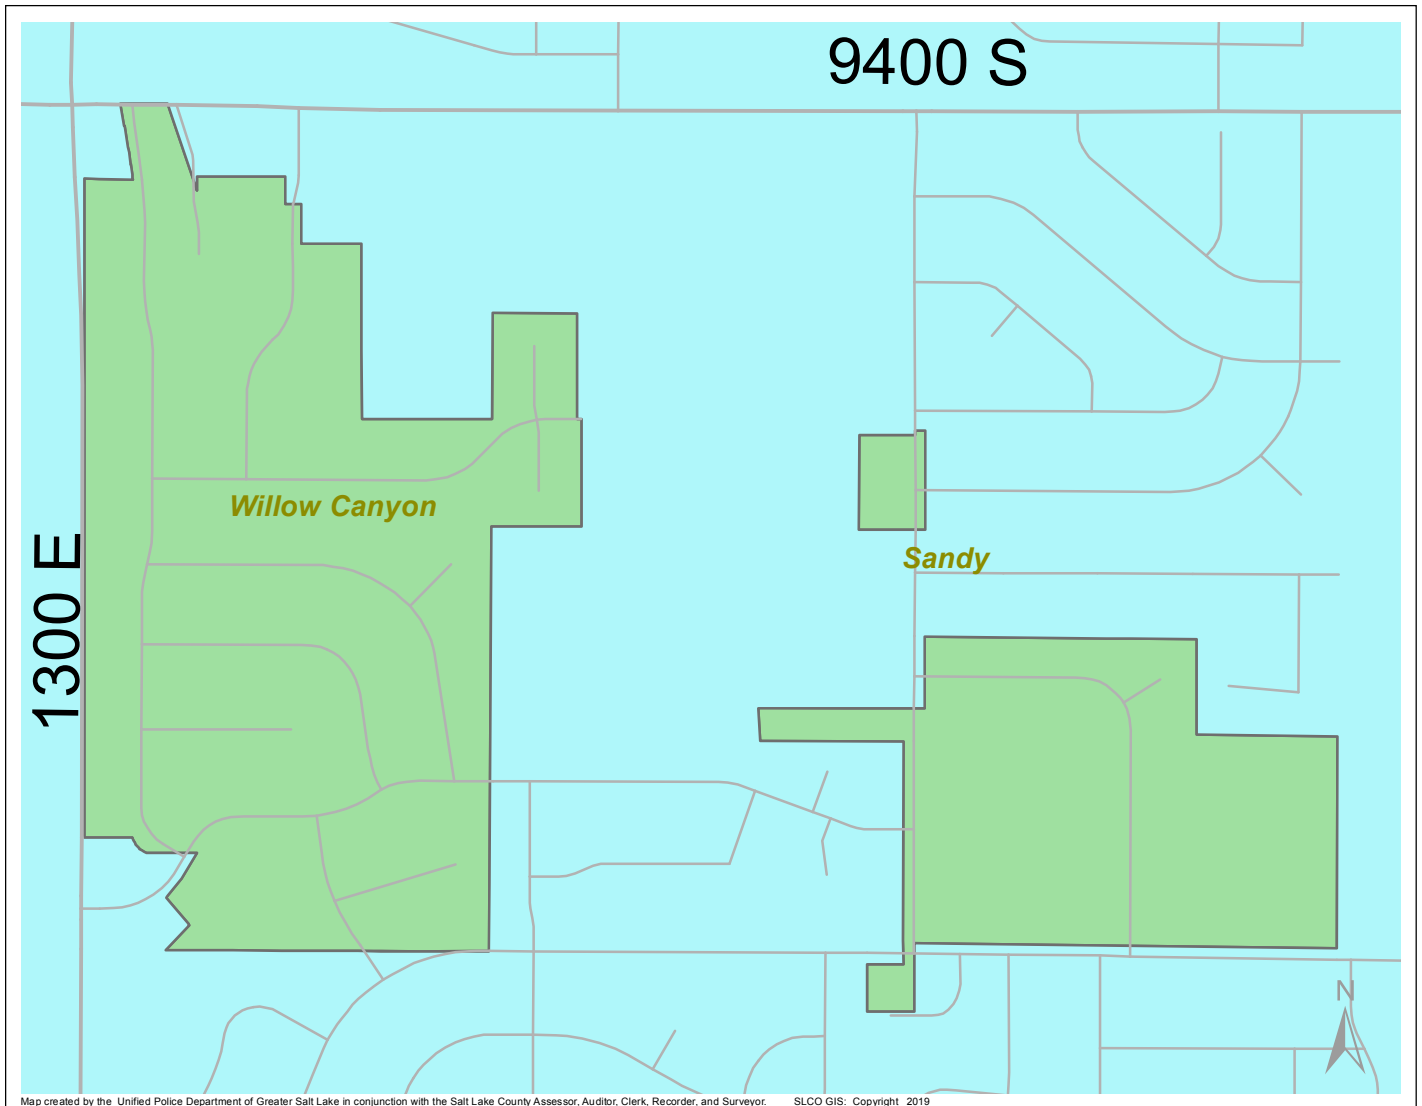

Case Report: Willow Canyon

2019

May

**UNIFIED
POLICE**
GREATER SALT LAKE

Total Number of Calls: 7
Total Number of Cases: 4
Total Number of Offenses: 4

SUMMARY OF GROUP A CRIMES	
Arson: 0	Domestic Violence: 0
Assaults: 0	Drive-By Shootings: 0
--Aggravated: 0	Drug Offenses: 0
--Simple: 0	Gang-related: 0
Auto Thefts: 0	Graffiti: 0
Burglary: 0	Hate Crimes: Unavailable
--Business: 0	Juvenile-related: Unavailable
--Residential: 0	Sex Crimes: 0
Homicide: 0	Suspicious Circumstances: 0
Sexual Assault: 0	Vandalism: 0
Robbery: 0	Weapon Violation: 0
Theft/Larceny: 0	Weapon/Force Involved: 0
Vehicle Burglary: 0	1 (Gun): 0
	2 (Knife): 0
	3 (Force Involved): 0
	5 (Unknown): 0
	6 (Rifle/Shotgun): 0

1. **LEGEND:**
2. Arson
   - Assault-Aggravated or Simple
   - Auto Theft
   - Burglary-Business or Residential
   - Domestic Violence
   - Drive-By Shooting
   - Drug-related Offense
   - Graffiti
   - Homicide
   - Sexual Assault
   - Robbery
   - Sex Offense
   - Suspicious Circumstance
   - Theft/Larceny
   - Vandalism
   - Vehicle Burglary
   - Weapon Violation

7/1/2019